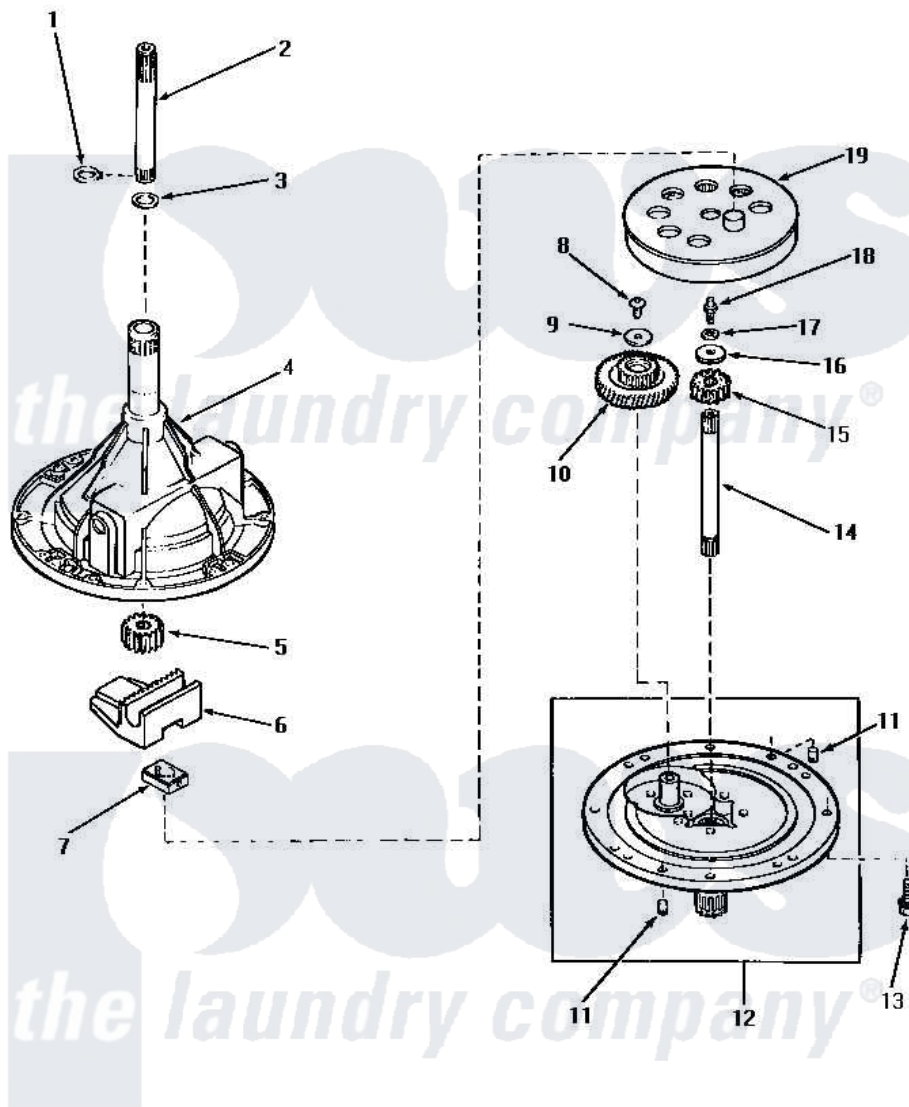

Amana NA5520 02 - 33227 TRANSMISSION ASSY COMPONENTS

COMPONENTS FOR 33227 TRANSMISSION ASSEMBLY

Amana [Residential Amana NA5520 Washer Parts](#) Parts Diagram 02 - 33227 TRANSMISSION ASSY COMPONENTS
 Click on the part number to view part

Item	Original Part Number	Replaced By	Status	Part Description
1	27197			Ring, Retaining
2	29134	Y36570		Shaft, Output
3	20212	35092		Washer, 3628id X 1.00 X .056
4	33223		Not Available	ASSY, TRANSMISSION CASE
5	27003			Pinion, Agitator
6	Y31526			Rack
7	26493			Slide
8	29273			Screw, 1/4-20 X 3/8
9	29260		Not Available	WASHER
10	29161			Gear, Reduction
11	27172			Pin, Dowel
12	33214		Not Available	TRANSMISSION COVER ASSEMBLY
13	32814		Not Available	SCREW, 1/4-20X7/8 SERRA
14	27081	27081P		Shaft Input Package
15	Y29160			Pinion, Drive
16	26509	40041501		Washer

17	21456		Lockwasher, 1/4 Intshkp
18	27030	Not Available	SCREW, 1/4-20 SPECIAL
19	26577		Assembly, Gear And Stud
NI	27243P		Oil, CW Transmission F-
"	28434P	Not Available	LOCTITE