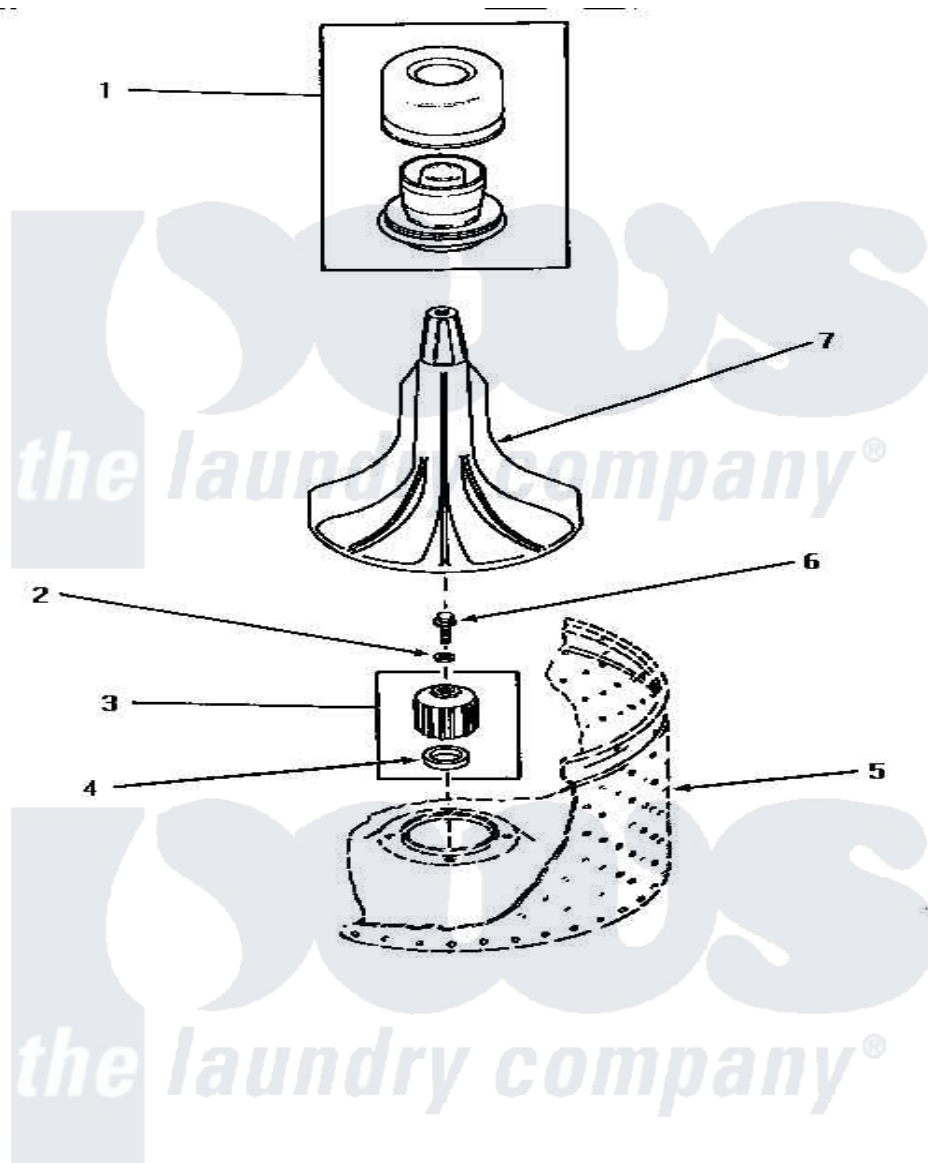

# Amana NA5520 03 - AGITATOR, DRIVE BELL & SEAL KIT

## AGITATOR, DRIVE BELL AND SEAL KIT

Amana [Residential Amana NA5520 Washer Parts](#) Parts Diagram 03 - AGITATOR, DRIVE BELL & SEAL KIT  
 Click on the part number to view part

Item	Original Part Number	Replaced By	Status	Part Description
1	30857	<a href="#">33510</a>		Assembly, Dispenser-Fabric
2	30853		Not Available	SEAL
3	30071P	<a href="#">R9900189</a>		Kit, Drive Bell And Seal
4	Y00000000		Not Available	SEE NOTE SEAL SEAT
5	Y00000000		Not Available	SEE NOTE WASHTUB
6	<a href="#">30852</a>			Screw, No.8-1/4 X 20 X 3/
7	30855	<a href="#">40000501W</a>		Agitator, Flex Vane
NI	442P3	<a href="#">R9900189</a>		Kit, Drive Bell And Seal