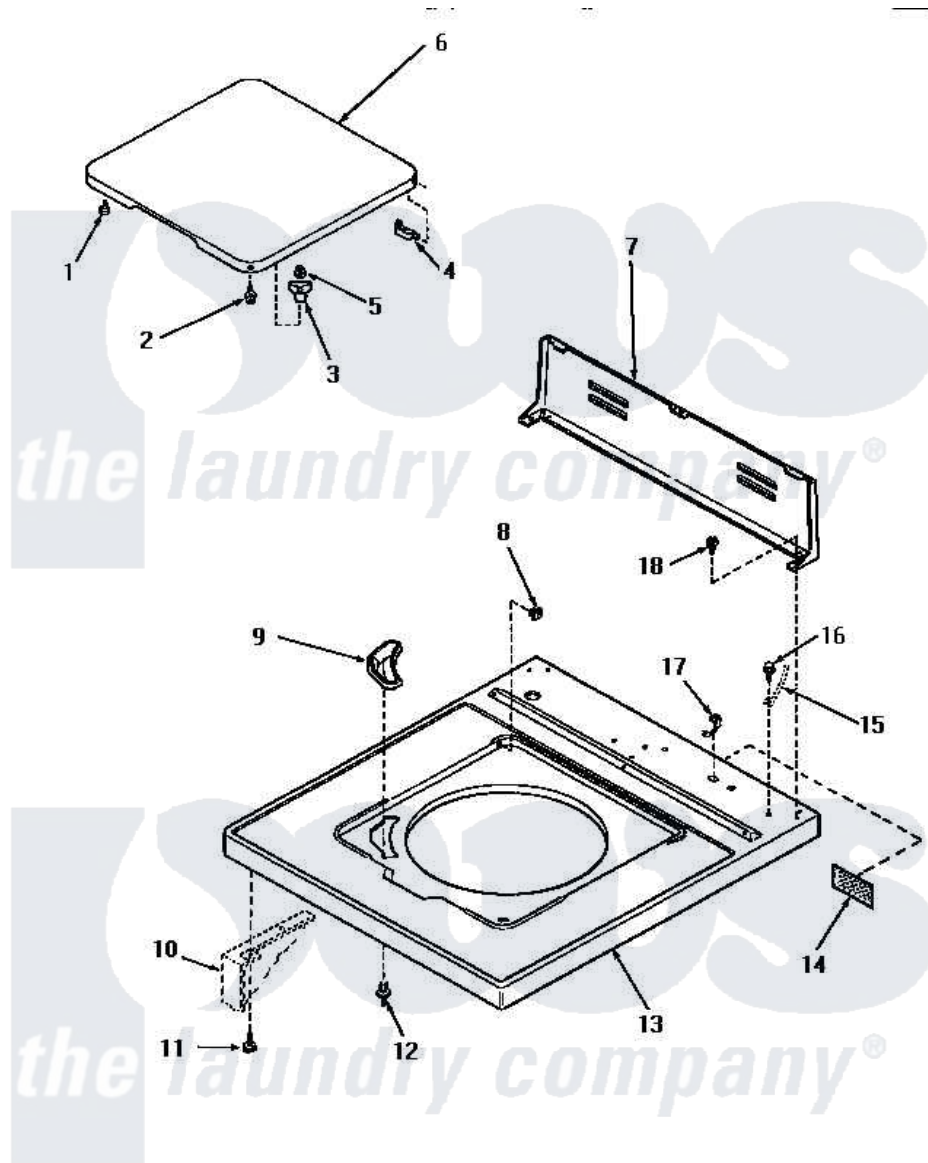

Amana NA5520 05 - CAB TOP/LOADING DR & CTRL HOOD REAR PAN

CABINET TOP, LOADING DOOR AND CONTROL HOOD REAR PANEL

Amana Residential Amana NA5520 Washer Parts Parts Diagram 05 - CAB TOP/LOADING DR & CTRL HOOD REAR PAN

[Click on the part number to view part](#)

Item	Original Part Number	Replaced By	Status	Part Description
1	32507	40038001		Bumper
2	27203		Not Available	ASSY,SCREW & WASHER
3	27149			Catch, Lid Switch
4	27626		Not Available	HINGE,HIDDEN
5	21752			Nut, 8-32 Hex Brilock
6	31315W		Not Available	LOADING DOOR, WHITE
"	31315L		Not Available	LOADING DOOR, ALMOND
"	31315H		Not Available	LOADING DOOR, HARVEST GOLD
7	31230		Not Available	CONTROL HOOD REAR PANEL
8	27625			Bushing
9	32786		Not Available	BLEACH DISPENSER
10	Y00000000		Not Available	SEE NOTE CABINET
11	Y31644	27001200		Screw
12	56534			Barrel, Support

13	32808L	32808LP	Assembly Top And Carton
"	32808H		Not Available
"	32808W	32808WP	CABINET TOP, HARVEST GOLD
14	24903		Not Available
15	Y00000000		Not Available
16	52909		Assembly Top And Carton
17	21903	211881	STICKER,DISCONNECT POW
18	23962	W10116760	SEE NOTE GROUND WIRE, GREEN
			Screw, 10B-16 X 1/2 HeX
			Grommet, Cord Part Not Used-Gas Models Only
			Screw