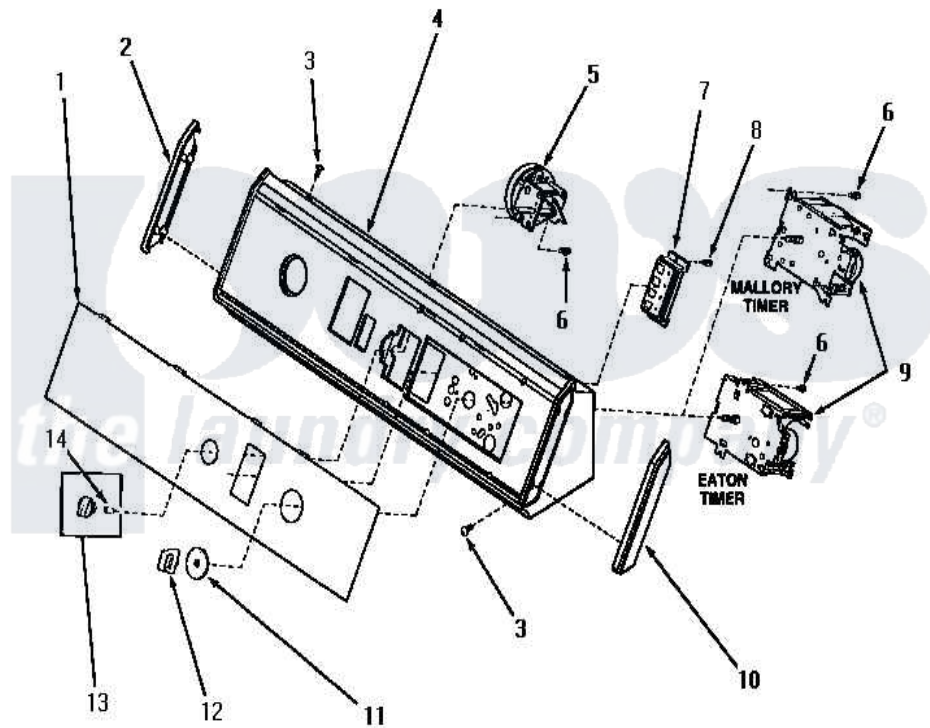

Amana NA5520 07 - GRAPHIC PANEL, CONTROL HOOD & CONTROLS

GRAPHIC PANEL, CONTROL HOOD AND CONTROLS

Amana [Residential Amana NA5520 Washer Parts](#) Parts Diagram 07 - GRAPHIC PANEL, CONTROL HOOD & CONTROLS

[Click on the part number to view part](#)

Item	Original Part Number	Replaced By	Status	Part Description
"	NOTE:		Not Available	SIPHON BREAK KIT MUST BE INSTALLED IN DRAIN HOSE IF THE DRAIN RECEPTACLE IS LOWER THAN THE CABINET TOP OF THE WASHER.
1	31188		Not Available	PANEL, GRAPHIC
2	31249		Not Available	CAP, END-L.H.-CHROME
3	31752		Not Available	SCREW, No.8ABX3/4 POZIDRI
4	31810			AssemBly, Hood And Mounting B
5	31266			Switch, Pressure-Rotary
6	23962	W10116760		Screw
7	31330			Assembly, Switch And CoverTE
8	52150	489464		Screw
9	31239	31239P		Timer 3 Cycle Package
10	31248			Cap, End-RH-Chrome

11	31279		Assembly, Timer Skirt And Ring
12	31281		Assembly, Knob-Timer-Black
13	31286	Not Available	ASSY,KNOB-ROTARY-BLK/O
14	10519	Not Available	RETAINER