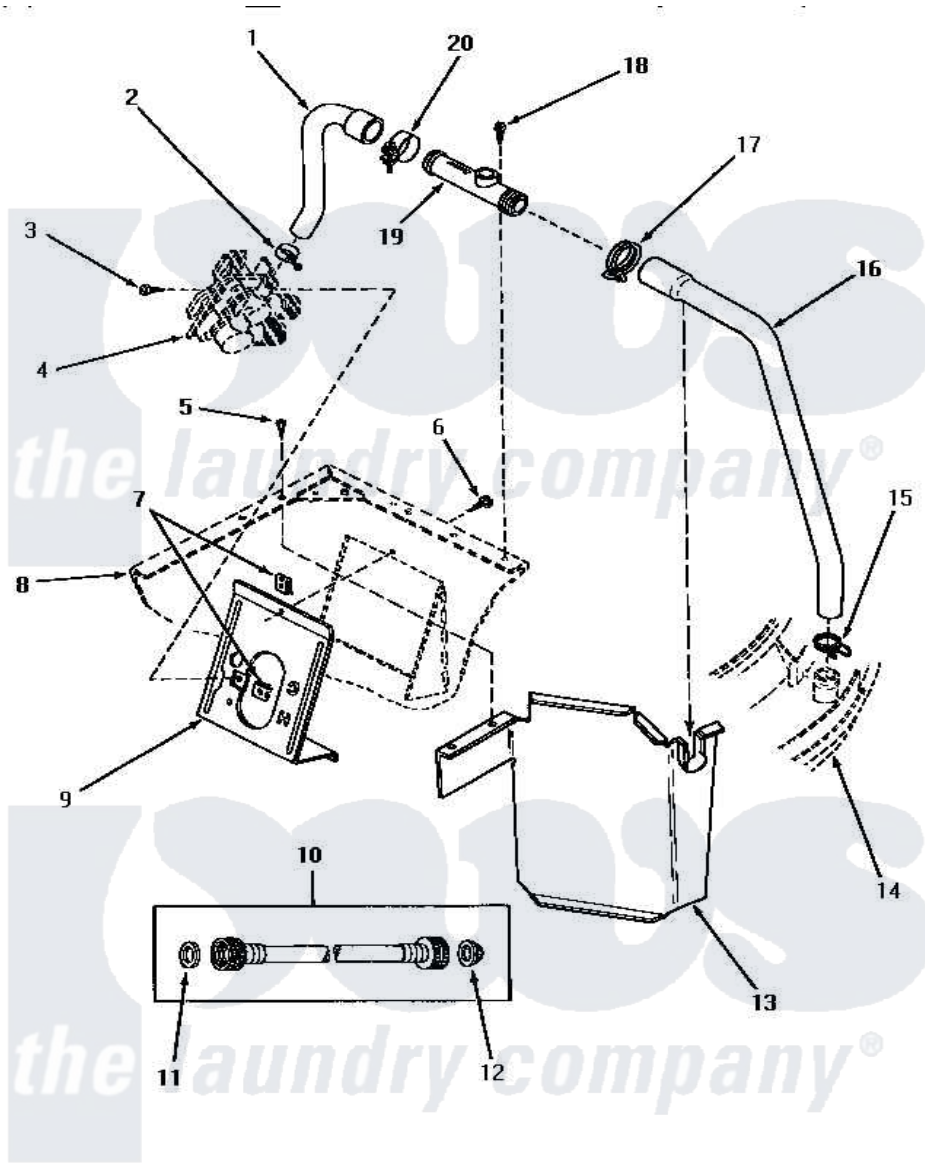

Amana NA5520 08 - HOSES/BACK FL PREVENTER & VLV BRKT

INLET HOSE, FILLER HOSE, BACK FLOW PREVENTER AND MIXING VALVE MOUNTING BRACKET

Amana [Residential Amana NA5520 Washer Parts](#) Parts Diagram 08 - HOSES/BACK FL PREVENTER & VLV BRKT
 Click on the part number to view part

Item	Original Part Number	Replaced By	Status	Part Description
1	27183			Hose, Mixing Valve
2	27643	596669		Clamp, Manifold
3	56392		Not Available	SCREW,8-18 X 3/8 TAPPI
4	Y00000000		Not Available	SEE NOTE MIXING VALVE
5	33316	489464		Screw
6	56392		Not Available	SCREW,8-18 X 3/8 TAPPI
7	54038			NUt, Speed U-Type
8	Y00000000		Not Available	SEE NOTE CABINET
9	32837	39407		Bracket, Valve
10	28330P	202860		Inlet Hose Assembly
11	20290	Y013783		Washer, Inlet Hose
12	28605	22002960		Strainer, Washer Inlet
13	33098		Not Available	ENCLOSURE,MIXING VALVE
14	Y00000000		Not Available	SEE NOTE OUTER TUB COVER
15	29210			Hose Clamp
16	31140			Hose, Water Inlet

17	29176	285655	Clamp, Hose
18	23962	W10116760	Screw
19	27118	34280	Assembly, Backflow Prevento
20	27152	Not Available	CLAMP HOSE