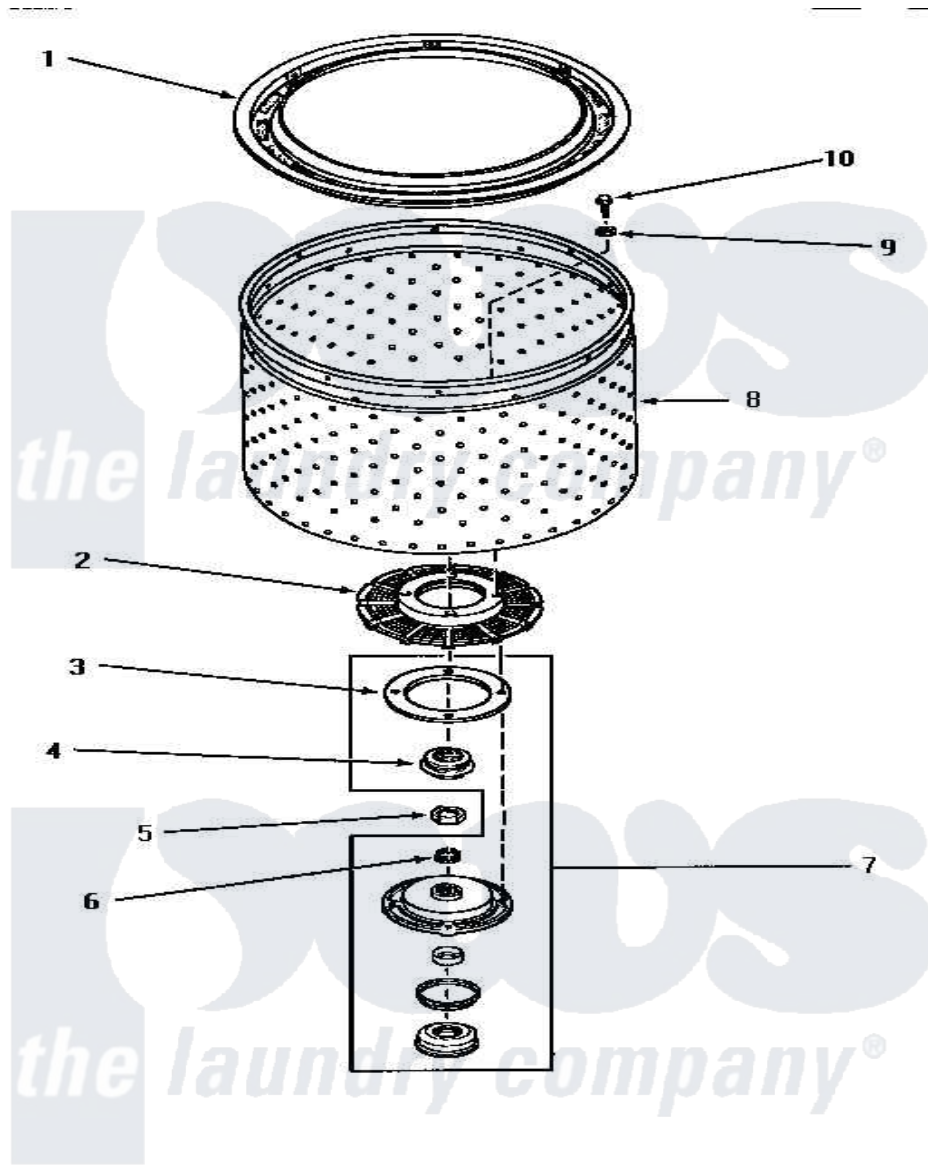

Amana NA5520 09 - LINT FILTER, WASHTUB & HUB

LINT FILTER, WASHTUB AND HUB

Amana Residential Amana NA5520 Washer Parts Parts Diagram 09 - LINT FILTER, WASHTUB & HUB
 Click on the part number to view part

Item	Original Part Number	Replaced By	Status	Part Description
1	30944	33521		Filter Lint/Clothes Guard
2	32998	39371		Filter Lin
3	27125	39122		Gasket, Washtub
4	Y00000000		Not Available	SEE NOTE SEAL HEAD -- (INCLUDED WITH 442P3 KIT)
5	Y29220	40016301		Nut, Lock
6	29728	40008301		Insert, Spline
7	495P3	R9900552		Hub And Seal
8	28138		Not Available	WASHTUB, STAINLESS STEEL
"	29074	39252P		Wash Tub
"	33295	39252P		Wash Tub
"	33245			Washtub, Stainless Steel
9	28094			Gasket
10	27202	W1011678Z		Screw