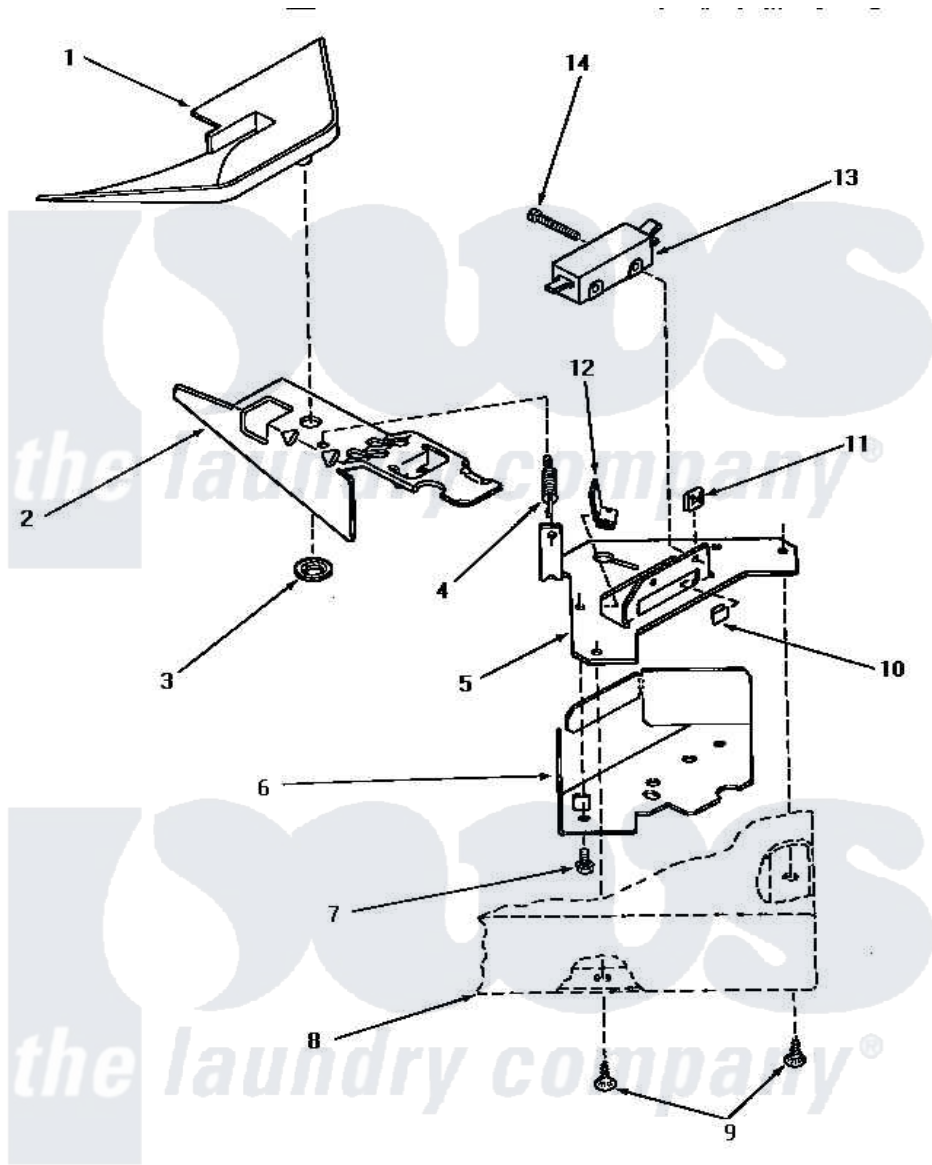

# Amana NA5520 10 - LOADING DOOR SWITCH & BRACKET ASSY

## LOADING DOOR SWITCH AND BRACKET ASSEMBLY

Amana [Residential Amana NA5520 Washer Parts](#) Parts Diagram 10 - LOADING DOOR SWITCH & BRACKET ASSY  
 Click on the part number to view part

Item	Original Part Number	Replaced By	Status	Part Description
1	29042		Not Available	SHIELD,LID SWITCH
2	<a href="#">27602</a>			Lever, Out-Of-Bal Switch
3	<a href="#">29043</a>			Nut, Push
4	<a href="#">27603</a>			Spring, Switch Lever
5	27250		Not Available	BRACKET,OUT-OF-BAL SWI
6	33086		Not Available	ENCLOSURE,LID SWITCH
7	23222	<a href="#">3177991</a>		Screw
8	Y00000000		Not Available	SEE NOTE CABINET TOP
9	<a href="#">28193</a>			Screw, 8-1/2 Tapping W/
10	<a href="#">27610</a>			Clip, U
11	27248		Not Available	NUT,SPEED U-TYPE
12	<a href="#">Y27837</a>			Clip, Speed-"U" Type
13	27249		Not Available	SWITCH
14	Q6516		Not Available	SCREW,6-32 X 1 ROUND H