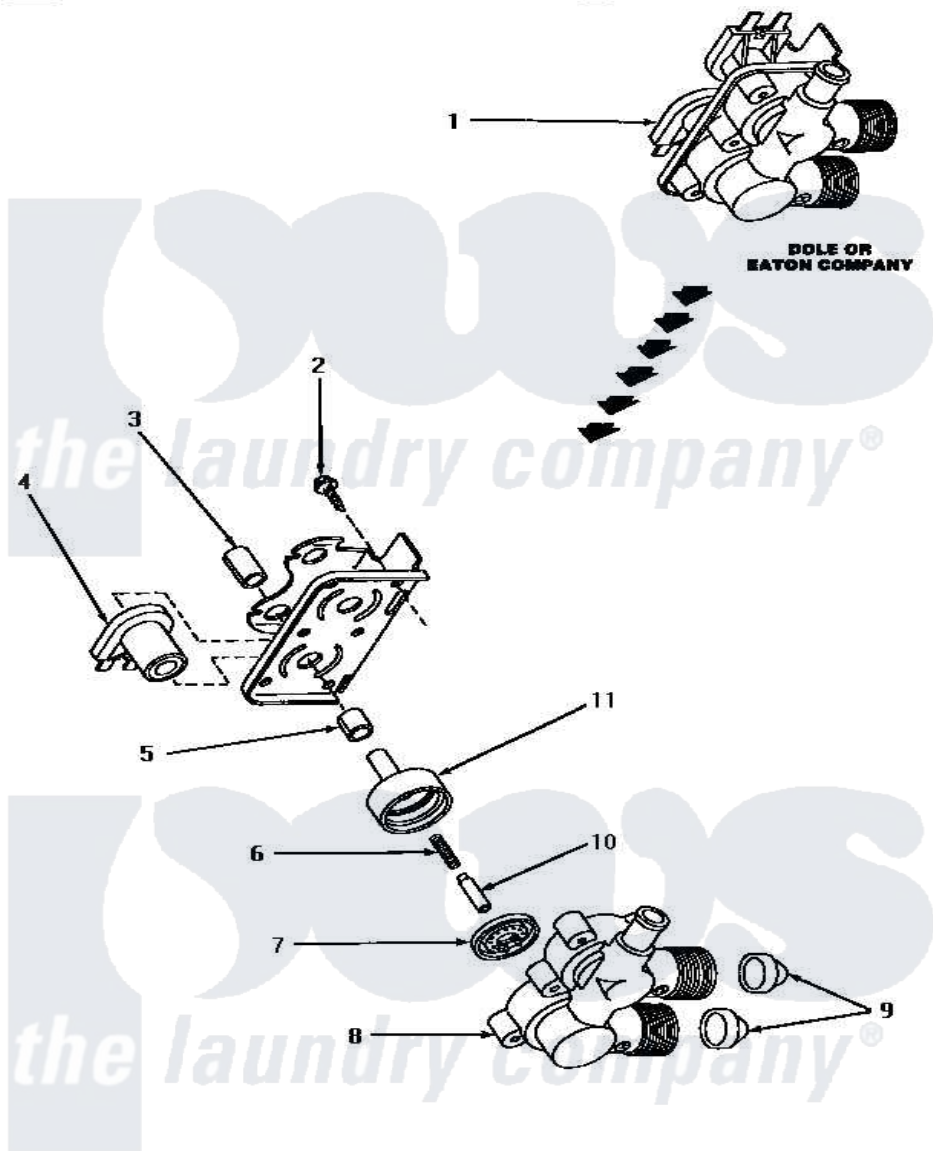

Amana NA5520 11 - MIXING VALVE ASSY

**MIXING VALVE ASSEMBLY
(Dole or Eaton Company)**

Amana [Residential Amana NA5520 Washer Parts](#) Parts Diagram 11 - MIXING VALVE ASSY
[Click on the part number to view part](#)

Item	Original Part Number	Replaced By	Status	Part Description
1	27156	33930		Valve, Mixing
2	25817C		Not Available	SCREW
3	24128		Not Available	SLEEVE, LONG
4	24126	33930		Valve, Mixing
5	24129		Not Available	SLEEVE, SHORT
6	24131		Not Available	SPRING
7	24134		Not Available	DIAPHRAGM
8	Y24159	33930		Valve, Mixing
9	24122	22002960		Strainer, Washer Inlet
10	24132		Not Available	ARMATURE
11	24130			Guide, Armature