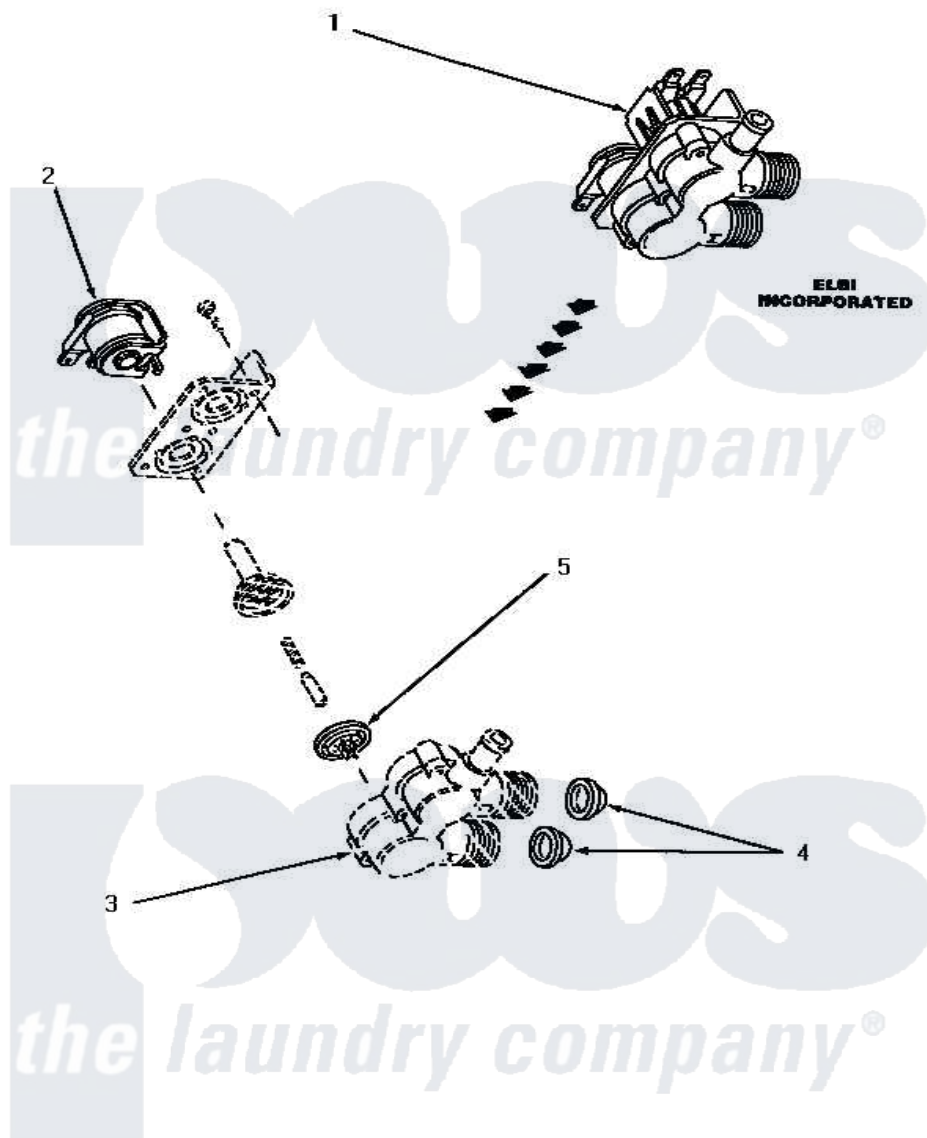

# Amana NA5520 12 - MIXING VALVE ASSY

## MIXING VALVE ASSEMBLY (Elbi Incorporated)

Amana [Residential Amana NA5520 Washer Parts](#) Parts Diagram 12 - MIXING VALVE ASSY  
 Click on the part number to view part

Item	Original Part Number	Replaced By	Status	Part Description
1	27156	<a href="#">33930</a>		Valve, Mixing
2	33084		Not Available	SOLENOID,MIXING VALVE
3	Y00000000		Not Available	SEE NOTE VALVE BODY -- (RED)
4	24122	<a href="#">22002960</a>		Strainer, Washer Inlet
5	33079		Not Available	DIAPHRAM,MIXING VALVE-