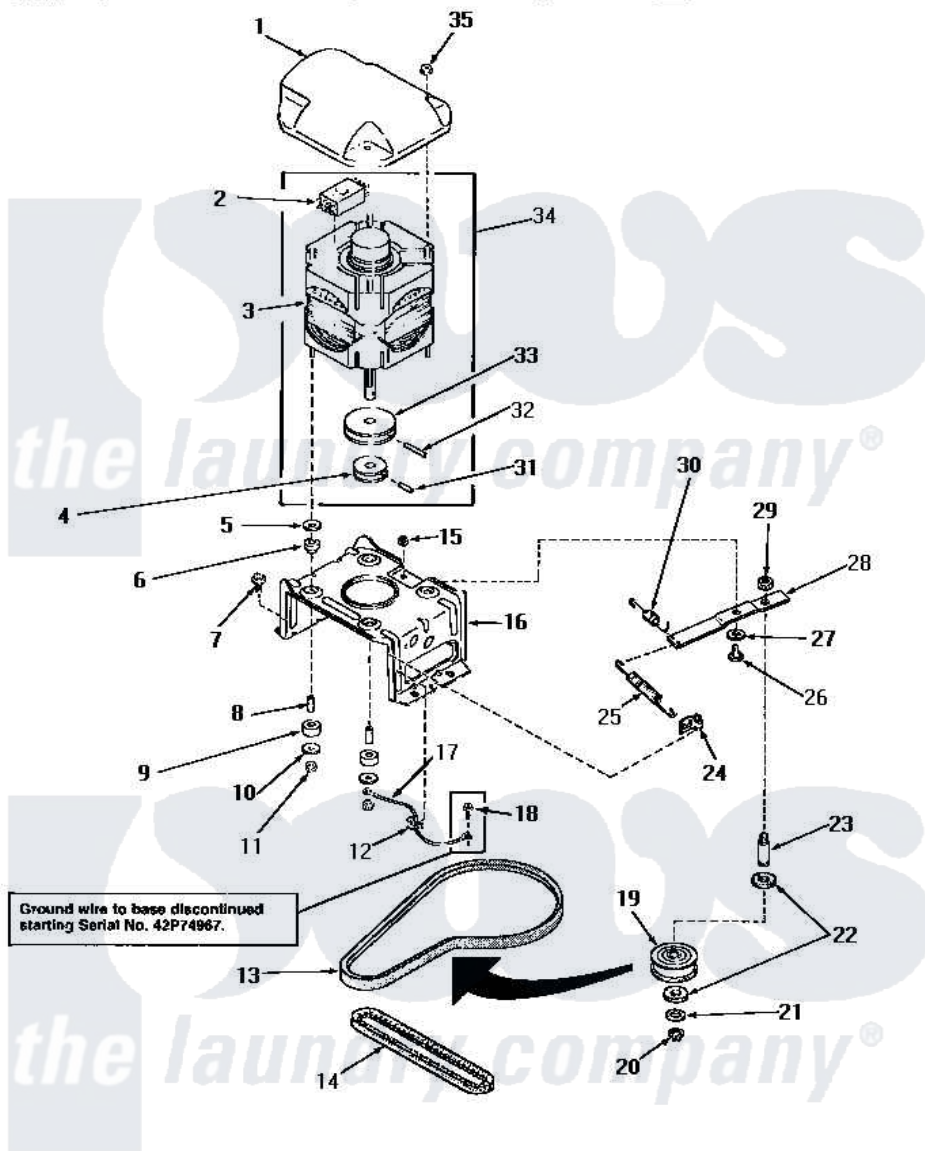

Amana NA5520 13 - MOTOR, MTG BRACKET, BELTS & IDLER ASSY

MOTOR, MOUNTING BRACKET, BELTS AND IDLER ASSEMBLY

Amana [Residential Amana NA5520 Washer Parts](#) Parts Diagram 13 - MOTOR, MTG BRACKET, BELTS & IDLER ASSY
 Click on the part number to view part

Item	Original Part Number	Replaced By	Status	Part Description
1	27136			Shield, Motor
2	30895A	30895AP		Switch Motor-W/Instr
"	24139		Not Available	SWITCH,MOTOR
3	30895	27179P		Motor-Drve
4	Y27104		Not Available	PULLEY,MOTOR
5	03888		Not Available	WASHER
6	01952A			Mounting, Rubber
7	Y31645	27001200		Screw
8	27181		Not Available	SPACER,MOTOR
9	01953		Not Available	WASHER,LOWER MOTOR MOU
10	03888		Not Available	WASHER
11	23604			Nut, Hex 10-32 Lock
12	Y00161	B5733302		Clip, Ground
13	28808			Belt, Agitate And Spin
14	27155			Belt, Pump
15	52566	27001225		Nut, Jam Mid Lock 1/4-20

16	28791		Bracket, Motor Mount
17	Y00000000	Not Available	SEE NOTE GROUND WIRE, GREEN
18	26592	Not Available	HEX HEAD SCREW
19	28800	Not Available	WHEEL, IDLER
20	23748		Ring, Retaining
21	52549		Washer, 501 ID X3/4 Odx
22	Y29443		Washer, Felt
23	28802		Shaft, Idler
24	28849		Clip, Spring
25	28807	37366	Spring, Idler
26	27229	40038901	Screw, 1/4-20
27	81392	40054701	Washer
28	31054	40041002	Lever, Idler
29	28803	2221070	Clamp, Nylon
30	30620	Not Available	SPRING, IDLER LEVER HEL
31	10416		Pin, Roll
32	23750		Pin, Roll
33	27171	Not Available	PULLEY, MOTOR
34	27179	27179P	Motor-Drive
35	27201		Locknut
NI	20605	Not Available	LUBE, HI TEMPERATURE-56
"	258P3	Not Available	KIT, CAPACITOR