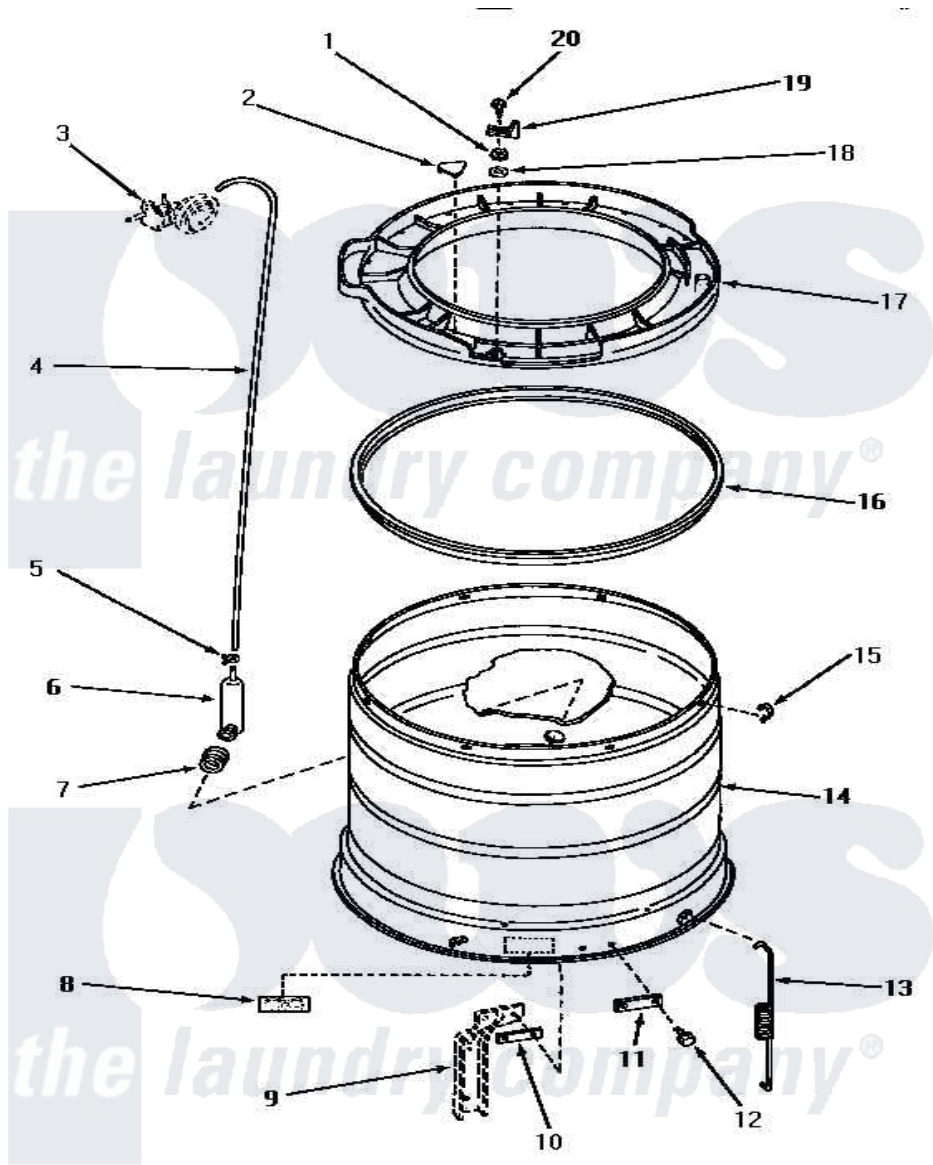

Amana NA5520 14 - OUTER TUB, COVER & PRESSURE HOSE

OUTER TUB, COVER AND PRESSURE HOSE

Amana [Residential Amana NA5520 Washer Parts](#) Parts Diagram 14 - OUTER TUB, COVER & PRESSURE HOSE
 Click on the part number to view part

Item	Original Part Number	Replaced By	Status	Part Description
1	03815			Lockwasher, No.10 Ext Shk
2	29901		Not Available	PLUG,SNAP-IN-OUTER TUB
3	Y00000000		Not Available	SEE NOTE PRESSURE SWITCH
4	29213	39125		Tubing 31
5	Y22294	596669		Clamp, Manifold
6	30243	40008501		Assembly, Pressure Bulb
7	29175	40037801		Grommet
8	Y27195		Not Available	STICKER
9	Y00000000		Not Available	SEE NOTE SUPPORT LEG
10	27927			Plate, Leg .032
11	27926			Plate, Leg .063
12	27205	40128701		Screw, 5/16-18 X .50
13	27239			Spring, Leg
14	30508		Not Available	TUB,OUTER
"	30509		Not Available	OUTER TUB
15	Y27017		Not Available	CLIP,SPRING

16	27184		Gasket, Tub Cover
17	31141	31153	Cover Outer Tub
18	23425	Not Available	WASHER,7/32IDX7/16ODX.
19	27247		Trigger, Out-Of-Bal Swi
20	27523	Not Available	SCREW