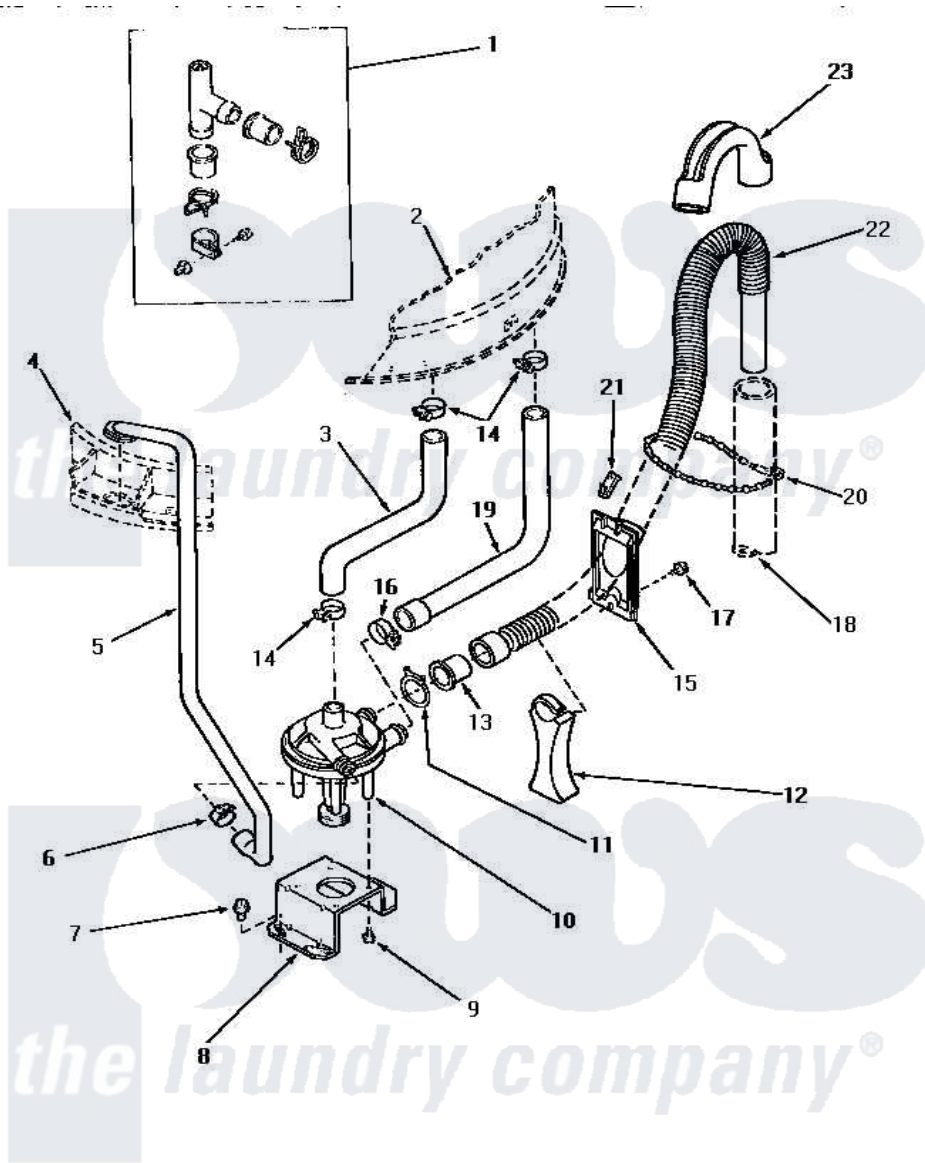

Amana NA5520 16 - PUMP ASSY/BRKT/HOSES & SIPHON BREAK KIT

PUMP ASSEMBLY, BRACKET, HOSES AND SIPHON BREAK KIT

Amana [Residential Amana NA5520 Washer Parts](#) Parts Diagram 16 - PUMP ASSY/BRKT/HOSES & SIPHON BREAK KIT

[Click on the part number to view part](#)

Item	Original Part Number	Replaced By	Status	Part Description
1	386P3	76660		Break-Sphn
2	Y00000000		Not Available	SEE NOTE OUTER TUB
3	27159		Not Available	HOSE,TUB TO PUMP
4	Y00000000		Not Available	SEE NOTE OUTER TUB COVER
5	27232		Not Available	HOSE
6	27644	285655		Clamp, Hose
7	Y31645	27001200		Screw
8	27105			Bracket, Pump Mounting
9	31098			Screw, 10-10 5/8 Unslot
10	31969			Assembly, Pump NA
"	31968			Assembly, Pump NA
11	29172		Not Available	CLAMP,HOSE
12	29284			Stand, Hose
13	29143		Not Available	HOSE,ADAPTER
14	32616		Not Available	(CLAMP HOSE)

15	29131		Not Available	RETAINER,DIRECTIONAL
16	27153	285655		Clamp, Hose
17	30676	27001200		Screw
18	Y00000000		Not Available	SEE NOTE STANDPIPE
19	27160		Not Available	HOSE,TUB TO PUMP-DRAIN
20	33489	8539404		Tie-Wire
21	29936		Not Available	HOSE RETAINER CLIP
22	29142	39952		Hose- Drai
23	29144	22003814		Retainer, Drain Hose