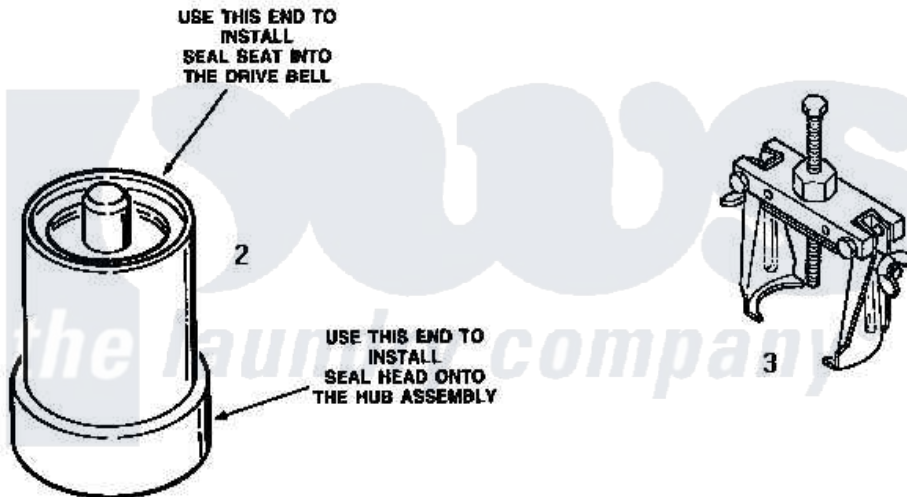

Amana NA5520 18 - SPECIAL TOOLS

the laundry company[®]

Amana [Residential Amana NA5520 Washer Parts](#) Parts Diagram 18 - SPECIAL TOOLS
Click on the part number to view part

Item	Original Part Number	Replaced By	Status	Part Description
1	254P4P			Agitator Hooks
2	255P4		Not Available	TOOL,SEAL INSTALLING
3	253P4	294P4		Bell Tool