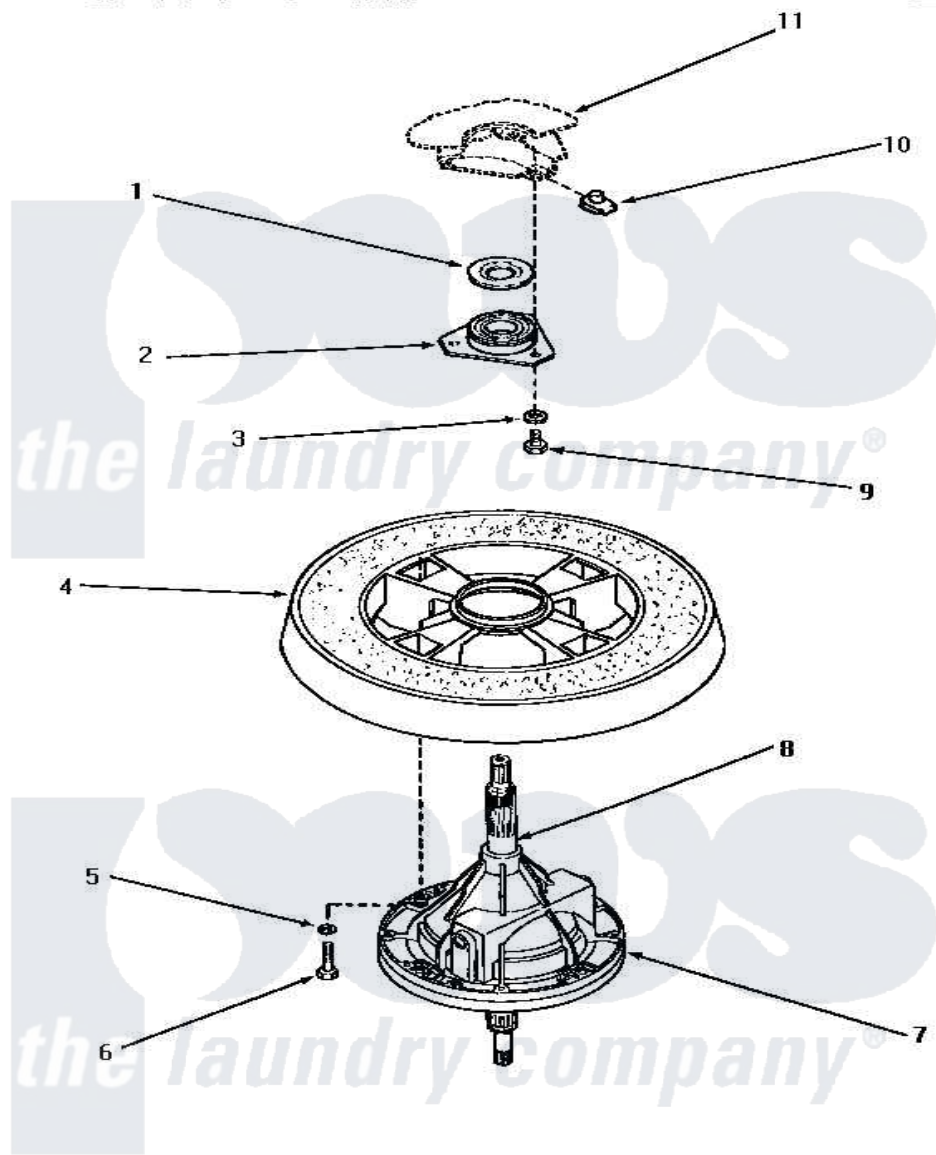

Amana NA5520 19 - TRANSMISSION ASSY & BALANCE RING

TRANSMISSION ASSEMBLY AND BALANCE RING

Amana [Residential Amana NA5520 Washer Parts](#) Parts Diagram 19 - TRANSMISSION ASSY & BALANCE RING
 Click on the part number to view part

Item	Original Part Number	Replaced By	Status	Part Description
1	27187			Flinger
2	27182	40004201P		Main Bearing Assembly
3	04366			Lockwasher, 5/16intshkp
4	Y29117		Not Available	ASSY, BALANCE RING-COMPL
5	02431			Lockwasher, 1/4 Ext Shk
6	27200		Not Available	CAP SCREW
7	33227	33227P		Assembly- Tran
8	27604P			Never-Seeze 1 Oz Tube
9	01355		Not Available	SCREW
10	27222			Nut, Retainer 5/16-18
11	Y00000000		Not Available	SEE NOTE OUTER TUB