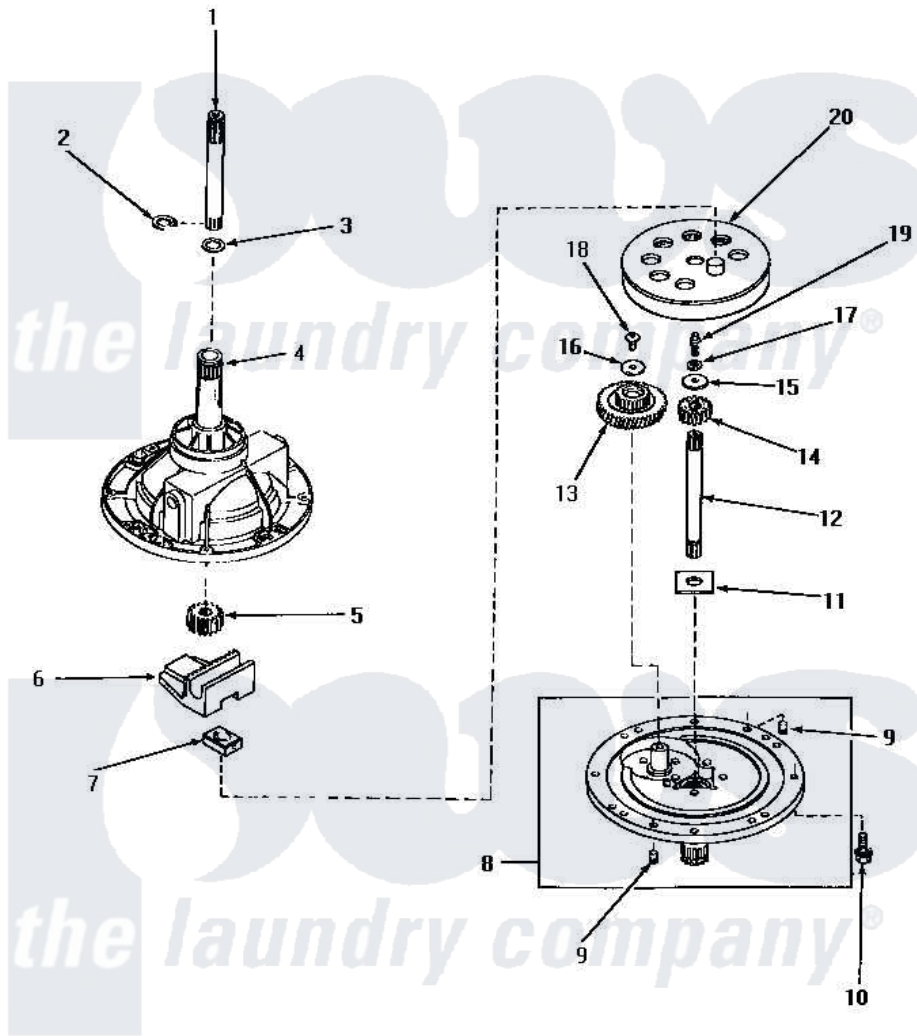

Amana NA5521 01 - 30978 TRANSMISSION ASSY COMPONENTS

COMPONENTS FOR 30978 TRANSMISSION ASSEMBLY

Amana [Residential Amana NA5521 Washer Parts](#) Parts Diagram 01 - 30978 TRANSMISSION ASSY COMPONENTS
 Click on the part number to view part

Item	Original Part Number	Replaced By	Status	Part Description
1	29134	Y36570		Shaft, Output
2	27197			Ring, Retaining
3	20212	35092		Washer, 3628id X 1.00 X .056
4	30037		Not Available	ASSY, TRANSMISSION CASExREPLACE
5	27003			Pinion, Agitator
6	Y31526			Rack
7	26493			Slide
8	30945		Not Available	ASSY, TRANSMISSION COVExREPLACE
9	27172			Pin, Dowel
10	31709		Not Available	SCREW, 1/4-20X1 HX SER/
11	27016			Washer
12	27081	27081P		Shaft Input Package
13	29161			Gear, Reduction
14	Y29160			Pinion, Drive
15	26509	40041501		Washer

16	29260	Not Available	WASHER
17	21456		Lockwasher, 1/4 Intshkp
18	29273		Screw, 1/4-20 X 3/8
19	27030	Not Available	SCREW, 1/4-20 SPECIAL
20	26577		Assembly, Gear And Stud
NI	28434P	Not Available	LOCTITE
"	27243P		Oil, CW Transmission F-