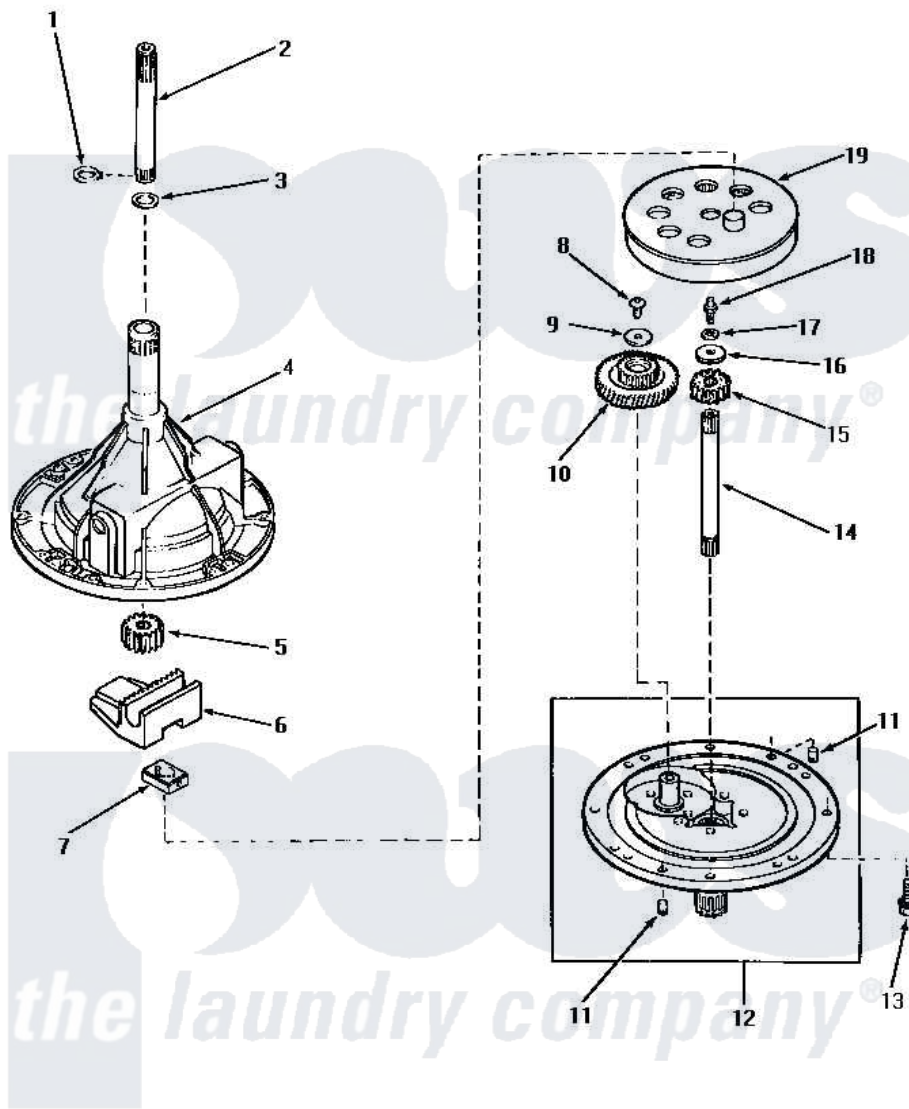

Amana NA5521 02 - 33227 TRANSMISSION ASSY COMPONENTS

COMPONENTS FOR 33227 TRANSMISSION ASSEMBLY

Amana [Residential Amana NA5521 Washer Parts](#) Parts Diagram 02 - 33227 TRANSMISSION ASSY COMPONENTS
 Click on the part number to view part

Item	Original Part Number	Replaced By	Status	Part Description
1	27197			Ring, Retaining
2	29134	Y36570		Shaft, Output
3	20212	35092		Washer, 3628id X 1.00 X .056
4	33223		Not Available	ASSY, TRANSMISSION CASE
5	27003			Pinion, Agitator
6	Y31526			Rack
7	26493			Slide
8	29273			Screw, 1/4-20 X 3/8
9	29260		Not Available	WASHER
10	29161			Gear, Reduction
11	27172			Pin, Dowel
12	33214		Not Available	TRANSMISSION COVER ASSEMBLY
13	32814		Not Available	SCREW, 1/4-20X7/8 SERRA
14	27081	27081P		Shaft Input Package
15	Y29160			Pinion, Drive
16	26509	40041501		Washer

17	21456		Lockwasher, 1/4 Intshkp
18	27030	Not Available	SCREW, 1/4-20 SPECIAL
19	26577		Assembly, Gear And Stud
NI	27243P		Oil, CW Transmission F-
"	28434P	Not Available	LOCTITE