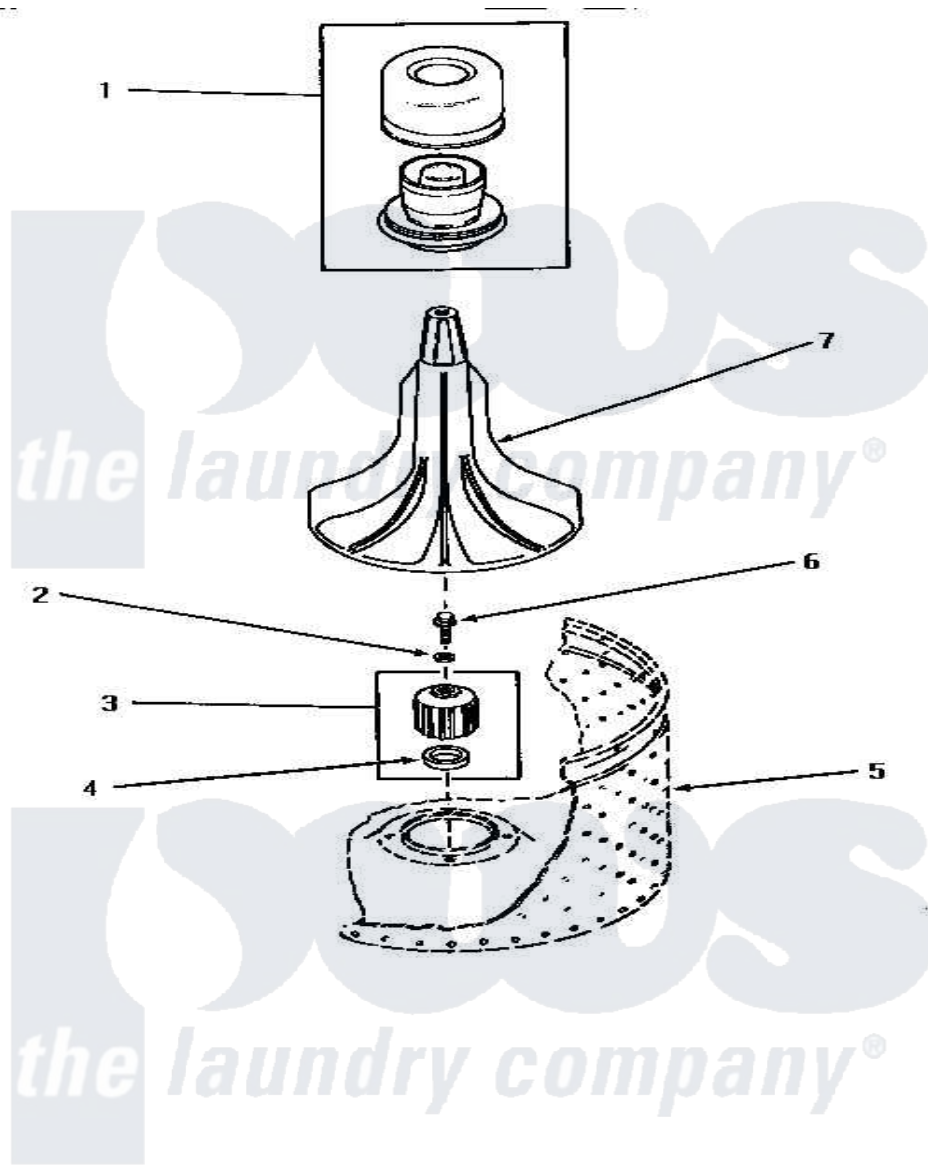

Amana NA5521 03 - AGITATOR, DRIVE BELL & SEAL KIT

AGITATOR, DRIVE BELL AND SEAL KIT

Amana [Residential Amana NA5521 Washer Parts](#) Parts Diagram 03 - AGITATOR, DRIVE BELL & SEAL KIT
 Click on the part number to view part

Item	Original Part Number	Replaced By	Status	Part Description
1	30857	33510		Assembly, Dispenser-Fabric
2	30853		Not Available	SEAL
3	30071P	R9900189		Kit, Drive Bell And Seal
4	Y00000000		Not Available	SEE NOTE SEAL SEAT
5	Y00000000		Not Available	SEE NOTE WASHTUB
6	30852			Screw, No.8-1/4 X 20 X 3/
7	30855	40000501W		Agitator, Flex Vane
NI	442P3	R9900189		Kit, Drive Bell And Seal