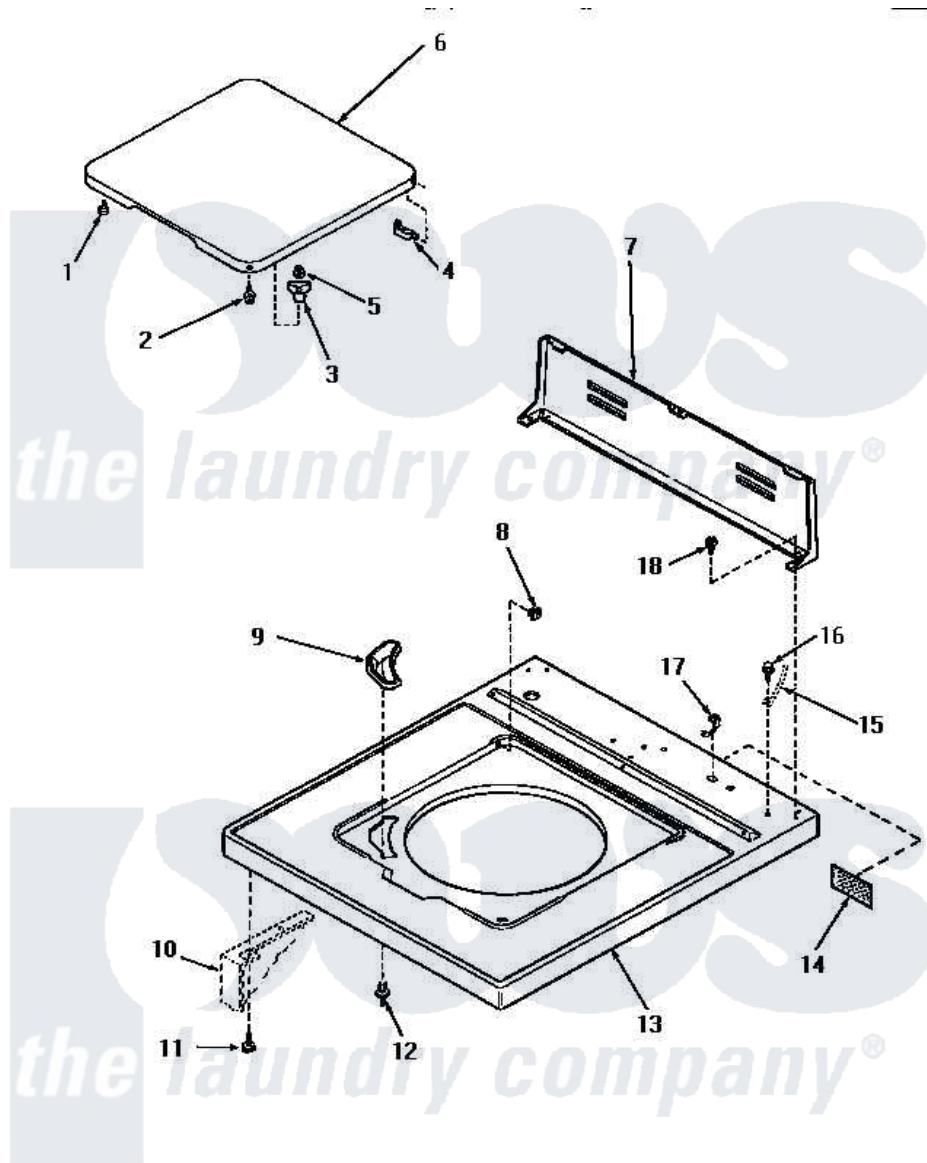

# Amana NA5521 05 - CAB TOP/LOADING DR & CTRL HOOD REAR PAN

## CABINET TOP, LOADING DOOR AND CONTROL HOOD REAR PANEL

Amana Residential Amana NA5521 Washer Parts Parts Diagram 05 - CAB TOP/LOADING DR & CTRL HOOD REAR PAN

[Click on the part number to view part](#)

Item	Original Part Number	Replaced By	Status	Part Description
1	32507	<a href="#">40038001</a>		Bumper
2	27203		Not Available	ASSY,SCREW & WASHER
3	<a href="#">27149</a>			Catch, Lid Switch
4	27626		Not Available	HINGE,HIDDEN
5	<a href="#">21752</a>			Nut, 8-32 Hex Brilock
6	31315W		Not Available	LOADING DOOR, WHITE
"	31315L		Not Available	LOADING DOOR, ALMOND
"	31315H		Not Available	LOADING DOOR, HARVEST GOLD
7	31230		Not Available	CONTROL HOOD REAR PANEL
8	<a href="#">27625</a>			Bushing
9	32786		Not Available	BLEACH DISPENSER
10	Y00000000		Not Available	SEE NOTE CABINET
11	Y31644	<a href="#">27001200</a>		Screw
12	<a href="#">56534</a>			Barrel, Support

13	32808L	<a href="#">32808LP</a>	Assembly Top And Carton
"	32808H		Not Available
"	32808W	<a href="#">32808WP</a>	CABINET TOP, HARVEST GOLD
14	24903		Not Available
15	Y00000000		Not Available
16	<a href="#">52909</a>		Assembly Top And Carton
17	21903	<a href="#">211881</a>	STICKER,DISCONNECT POW
18	23962	<a href="#">W10116760</a>	SEE NOTE GROUND WIRE, GREEN
			Screw, 10B-16 X 1/2 HeX
			Grommet, Cord Part Not Used-Gas Models Only
			Screw