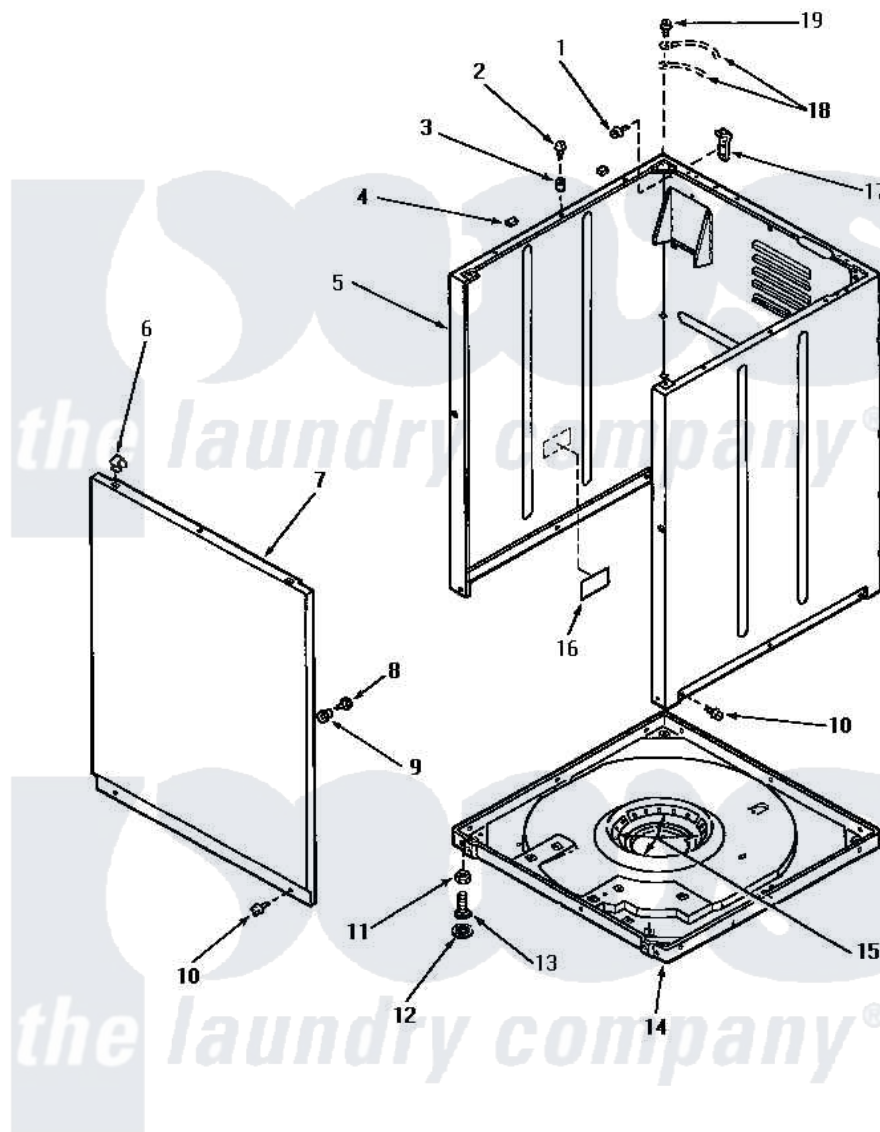

Amana NA5521 06 - FRONT PANEL, CABINET & BASE

FRONT PANEL, CABINET AND BASE

Amana Residential Amana NA5521 Washer Parts Parts Diagram 06 - FRONT PANEL, CABINET & BASE

[Click on the part number to view part](#)

Item	Original Part Number	Replaced By	Status	Part Description
1	51780	3390631		Screw, 10-16 X 3/8
2	56086	Y014874		Screw, Idler Arm And Sleeve
3	56079	505187		Locator, Panel
4	Y56128			Pad, Bumper
5	31669HP		Not Available	REPL BY 34475HP
"	31669WP	38612WP		Kit-Service
"	31669LP	38612LP		Kit Service Cabinet
6	28835	22001650		Fastener, Spring
7	32708H		Not Available	PANEL,FRONT
"	32708L	32708LP		Panel, Front
"	32708W	32708WP		Panel Front
8	32671	Y014874		Screw, Idler Arm And Sleeve
9	28102			Locator, Panel
10	27196	27001200		Screw
11	28199		Not Available	LOCKNUT
12	21749	40016001		Foot, Rubber

13	20409	22003428	Leg, Adjustable
14	31653P		Assembly, Base-Complete-G90
15	434P3	Not Available	KIT, SNUBBER PAD
16	33285	Not Available	TAPE, 1 INCH SQUARE, DBL
17	Y27103		Hinge, Hold-Down Lug
18	Y00000000	Not Available	SEE NOTE GROUND WIRES -- (GREEN)
19	56392	Not Available	SCREW, 8-18 X 3/8 TAPPI
NI	26594P		Grease, Silicone - 2 Oz Tube