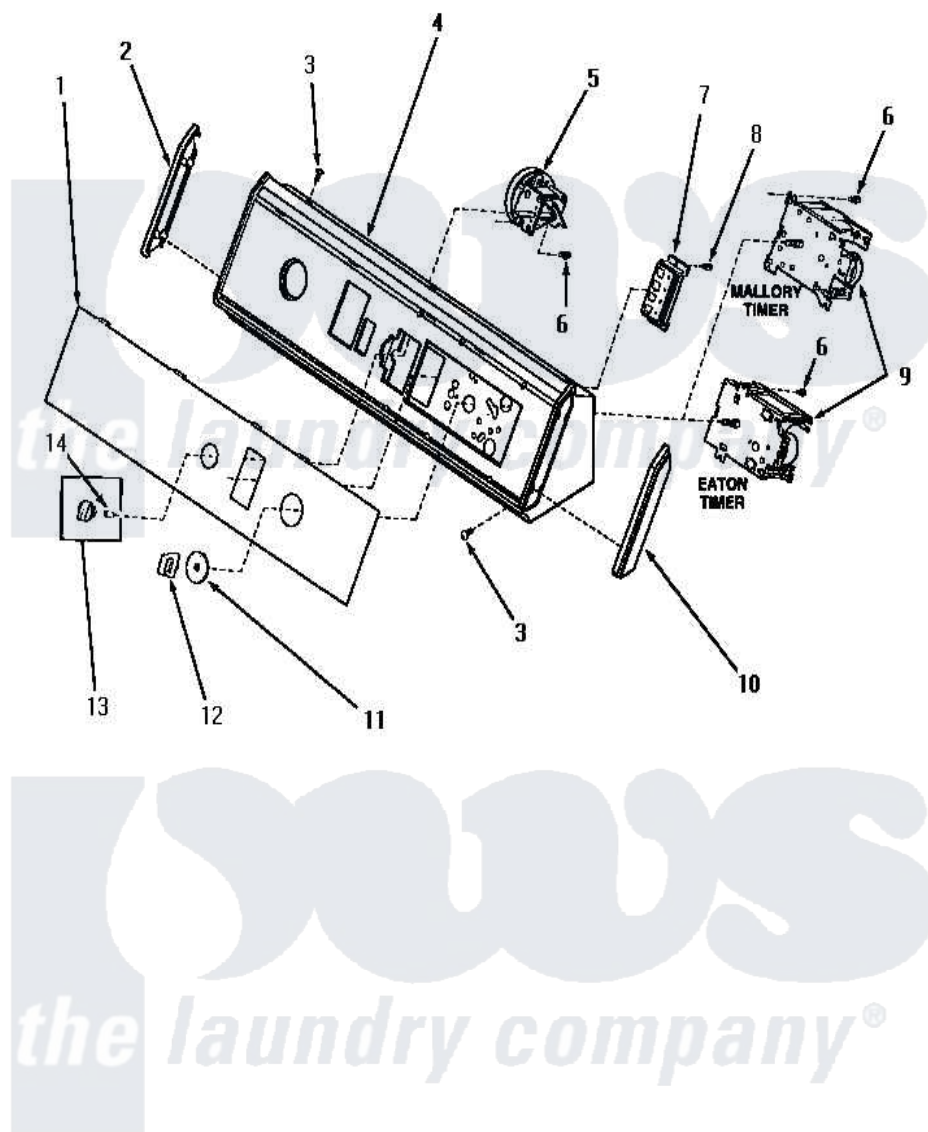

Amana NA5521 07 - GRAPHIC PANEL, CONTROL HOOD & CONTROLS

GRAPHIC PANEL, CONTROL HOOD AND CONTROLS

Amana [Residential Amana NA5521 Washer Parts](#) Parts Diagram 07 - GRAPHIC PANEL, CONTROL HOOD & CONTROLS

[Click on the part number to view part](#)

Item	Original Part Number	Replaced By	Status	Part Description
"	NOTE:		Not Available	SIPHON BREAK KIT MUST BE INSTALLED IN DRAIN HOSE IF THE DRAIN RECEPTACLE IS LOWER THAN THE CABINET TOP OF THE WASHER.
1	31187		Not Available	GRAPHIC PANEL
2	31249		Not Available	CAP,END-L.H.-CHROME
3	31752		Not Available	SCREW,No.8ABX3/4 POZIDRI
4	31810			AssemBly, Hood And Mounting B
5	31266			Switch, Pressure-Rotary
6	23962	W10116760		Screw
7	31330			Assembly, Switch And CoverTE
8	52150	489464		Screw
9	31239	31239P		Timer 3 Cycle Package
10	31248			Cap, End-RH-Chrome

11	31279		Assembly, Timer Skirt And Ring
12	31281		Assembly, Knob-Timer-Black
13	31286	Not Available	ASSY,KNOB-ROTARY-BLK/O
14	10519	Not Available	RETAINER