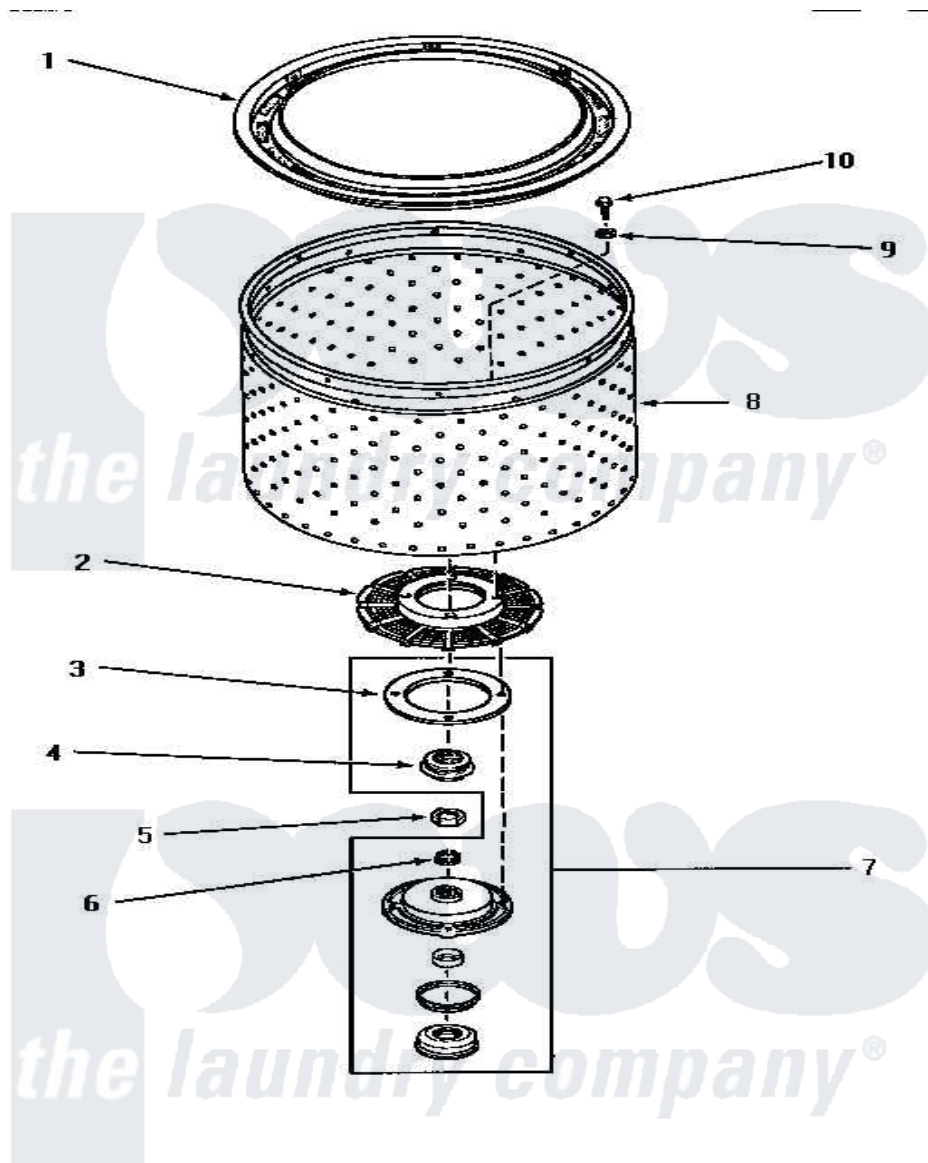

# Amana NA5521 09 - LINT FILTER, WASHTUB & HUB

## LINT FILTER, WASHTUB AND HUB

Amana Residential Amana NA5521 Washer Parts Parts Diagram 09 - LINT FILTER, WASHTUB & HUB

Click on the part number to view part

Item	Original Part Number	Replaced By	Status	Part Description
1	30944	<a href="#">33521</a>		Filter Lin/Clothes Guard
2	32998	<a href="#">39371</a>		Filter Lin
3	27125	<a href="#">39122</a>		Gasket, Washtub
4	Y00000000		Not Available	SEE NOTE SEAL HEAD -- (INCLUDED WITH 442P3 KIT)
5	Y29220	<a href="#">40016301</a>		Nut, Lock
6	29728	<a href="#">40008301</a>		Insert, Spline
7	495P3	<a href="#">R9900552</a>		Hub And Seal
8	28138		Not Available	WASHTUB, STAINLESS STEEL
"	29074	<a href="#">39252P</a>		Wash Tub
"	33295	<a href="#">39252P</a>		Wash Tub
"	<a href="#">33245</a>			Washtub, Stainless Steel
9	<a href="#">28094</a>			Gasket
10	27202	<a href="#">W1011678Z</a>		Screw