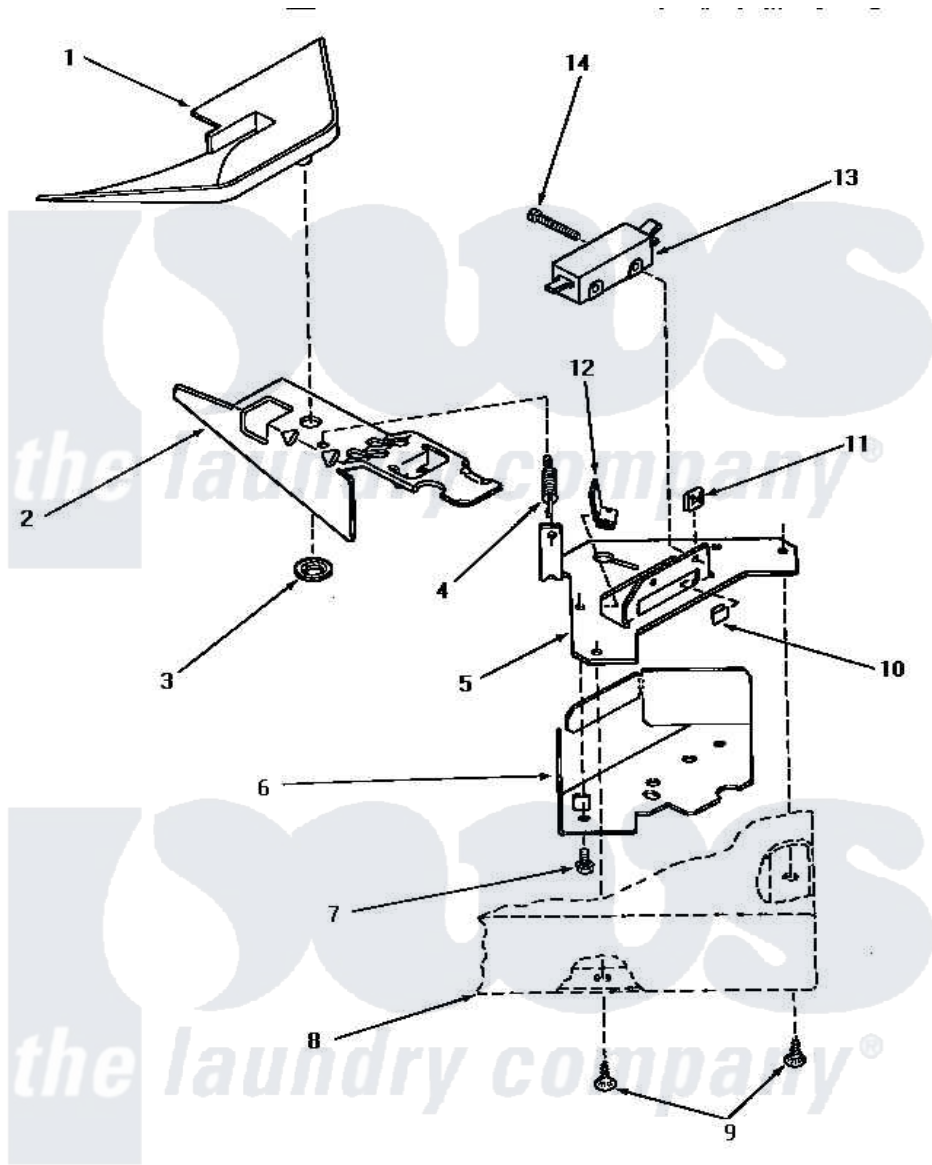

# Amana NA5521 10 - LOADING DOOR SWITCH & BRACKET ASSY

## LOADING DOOR SWITCH AND BRACKET ASSEMBLY

Amana [Residential Amana NA5521 Washer Parts](#) Parts Diagram 10 - LOADING DOOR SWITCH & BRACKET ASSY  
 Click on the part number to view part

Item	Original Part Number	Replaced By	Status	Part Description
1	29042		Not Available	SHIELD,LID SWITCH
2	<a href="#">27602</a>			Lever, Out-Of-Bal Switch
3	<a href="#">29043</a>			Nut, Push
4	<a href="#">27603</a>			Spring, Switch Lever
5	27250		Not Available	BRACKET,OUT-OF-BAL SWI
6	33086		Not Available	ENCLOSURE,LID SWITCH
7	23222	<a href="#">3177991</a>		Screw
8	Y00000000		Not Available	SEE NOTE CABINET TOP
9	<a href="#">28193</a>			Screw, 8-1/2 Tapping W/
10	<a href="#">27610</a>			Clip, U
11	27248		Not Available	NUT,SPEED U-TYPE
12	<a href="#">Y27837</a>			Clip, Speed-"U" Type
13	27249		Not Available	SWITCH
14	Q6516		Not Available	SCREW,6-32 X 1 ROUND H