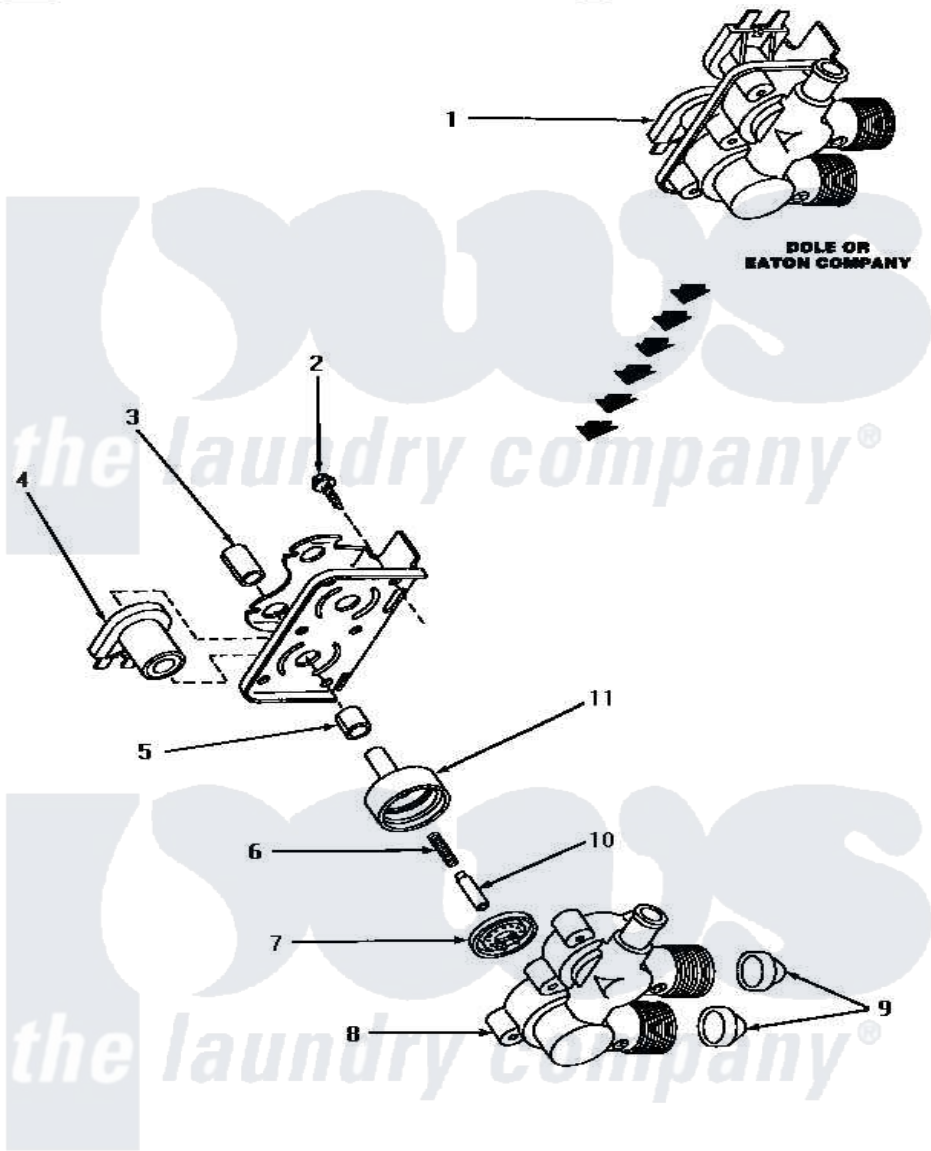

Amana NA5521 11 - MIXING VALVE ASSY

**MIXING VALVE ASSEMBLY
(Dole or Eaton Company)**

Amana [Residential Amana NA5521 Washer Parts](#) Parts Diagram 11 - MIXING VALVE ASSY
[Click on the part number to view part](#)

Item	Original Part Number	Replaced By	Status	Part Description
1	27156	33930		Valve, Mixing
2	25817C		Not Available	SCREW
3	24128		Not Available	SLEEVE, LONG
4	24126	33930		Valve, Mixing
5	24129		Not Available	SLEEVE, SHORT
6	24131		Not Available	SPRING
7	24134		Not Available	DIAPHRAGM
8	Y24159	33930		Valve, Mixing
9	24122	22002960		Strainer, Washer Inlet
10	24132		Not Available	ARMATURE
11	24130			Guide, Armature