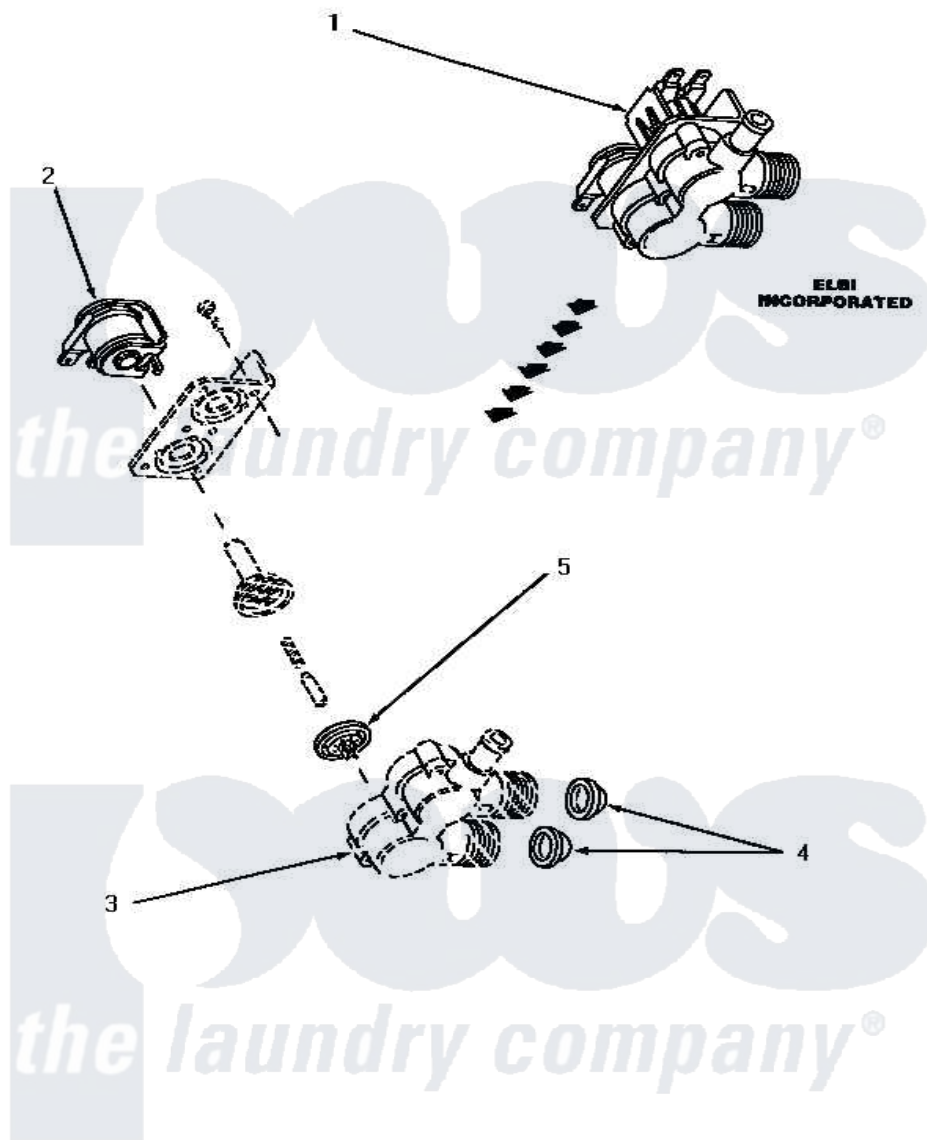

Amana NA5521 12 - MIXING VALVE ASSY

MIXING VALVE ASSEMBLY (Elbi Incorporated)

Amana [Residential Amana NA5521 Washer Parts](#) Parts Diagram 12 - MIXING VALVE ASSY
 Click on the part number to view part

Item	Original Part Number	Replaced By	Status	Part Description
1	27156	33930		Valve, Mixing
2	33084		Not Available	SOLENOID,MIXING VALVE
3	Y00000000		Not Available	SEE NOTE VALVE BODY -- (RED)
4	24122	22002960		Strainer, Washer Inlet
5	33079		Not Available	DIAPHRAM,MIXING VALVE-