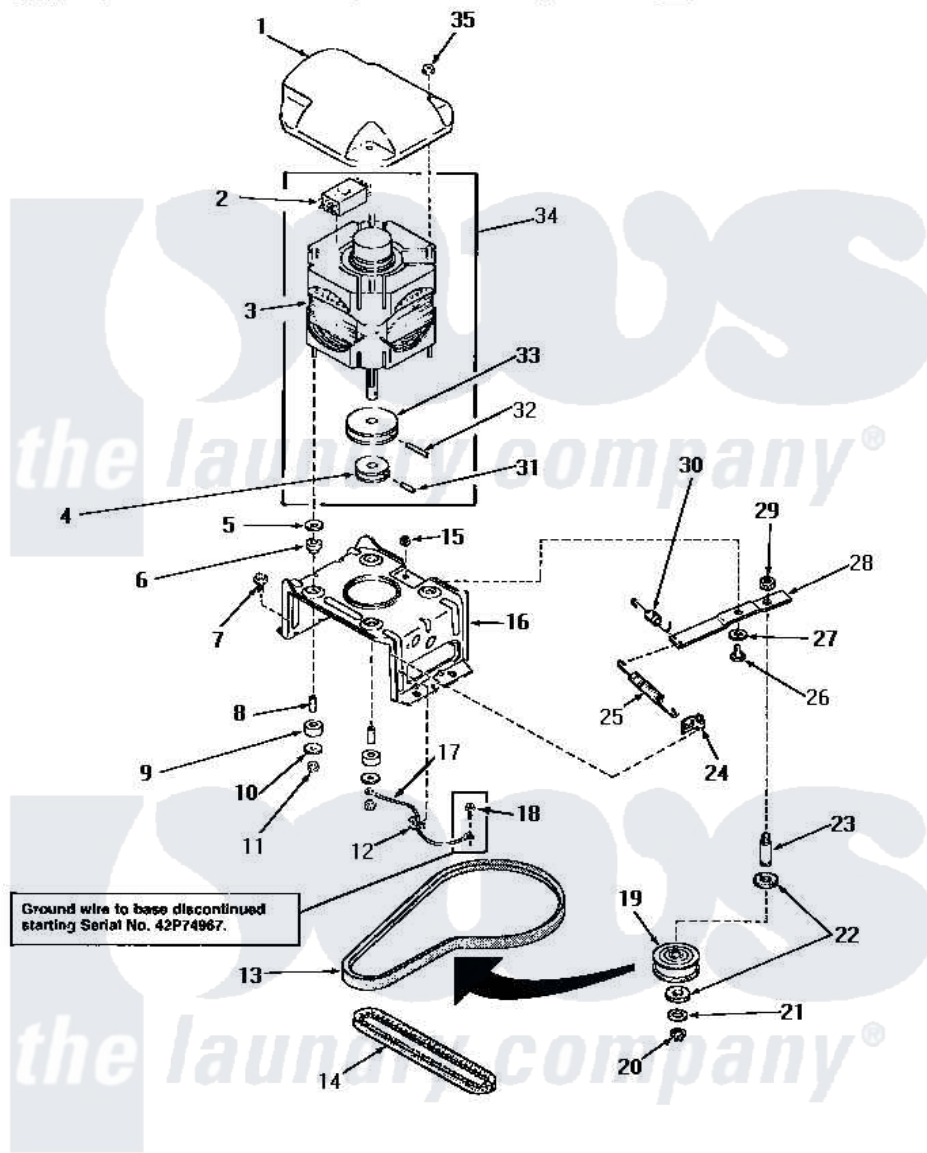

Amana NA5521 13 - MOTOR, MTG BRACKET, BELTS & IDLER ASSY

MOTOR, MOUNTING BRACKET, BELTS AND IDLER ASSEMBLY

Amana [Residential Amana NA5521 Washer Parts](#) Parts Diagram 13 - MOTOR, MTG BRACKET, BELTS & IDLER ASSY
 Click on the part number to view part

Item	Original Part Number	Replaced By	Status	Part Description
1	27136			Shield, Motor
2	30895A	30895AP		Switch Motor-W/Instr
"	24139		Not Available	SWITCH,MOTOR
3	30895	27179P		Motor-Drve
4	Y27104		Not Available	PULLEY,MOTOR
5	03888		Not Available	WASHER
6	01952A			Mounting, Rubber
7	Y31645	27001200		Screw
8	27181		Not Available	SPACER,MOTOR
9	01953		Not Available	WASHER,LOWER MOTOR MOU
10	03888		Not Available	WASHER
11	23604			Nut, Hex 10-32 Lock
12	Y00161	B5733302		Clip, Ground
13	28808			Belt, Agitate And Spin
14	27155			Belt, Pump
15	52566	27001225		Nut, Jam Mid Lock 1/4-20

16	28791		Bracket, Motor Mount
17	Y00000000	Not Available	SEE NOTE GROUND WIRE, GREEN
18	26592	Not Available	HEX HEAD SCREW
19	28800	Not Available	WHEEL, IDLER
20	23748		Ring, Retaining
21	52549		Washer, 501 ID X3/4 Odx
22	Y29443		Washer, Felt
23	28802		Shaft, Idler
24	28849		Clip, Spring
25	28807	37366	Spring, Idler
26	27229	40038901	Screw, 1/4-20
27	81392	40054701	Washer
28	31054	40041002	Lever, Idler
29	28803	2221070	Clamp, Nylon
30	30620	Not Available	SPRING, IDLER LEVER HEL
31	10416		Pin, Roll
32	23750		Pin, Roll
33	27171	Not Available	PULLEY, MOTOR
34	27179	27179P	Motor-Drive
35	27201		Locknut
NI	20605	Not Available	LUBE, HI TEMPERATURE-56
"	258P3	Not Available	KIT, CAPACITOR