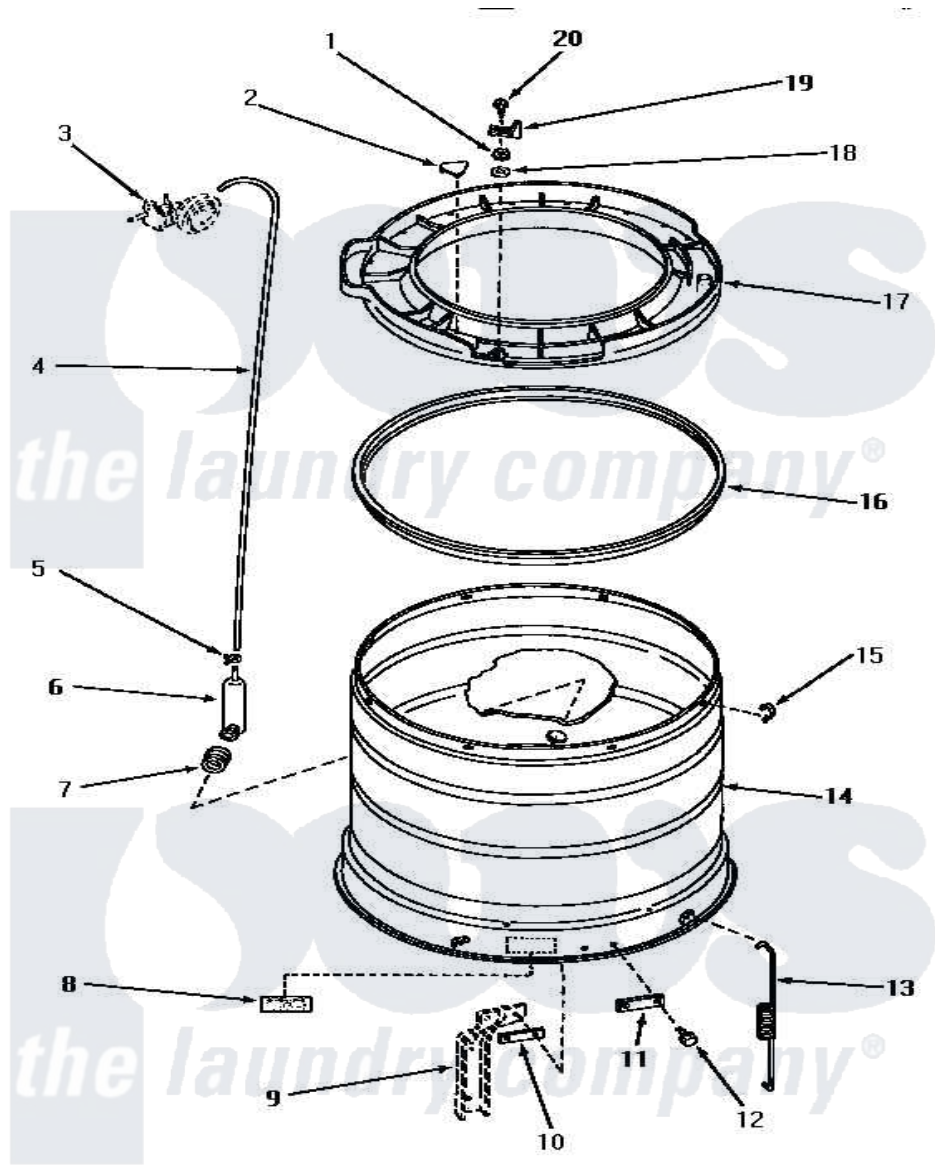

# Amana NA5521 14 - OUTER TUB, COVER & PRESSURE HOSE

## OUTER TUB, COVER AND PRESSURE HOSE

Amana [Residential Amana NA5521 Washer Parts](#) Parts Diagram 14 - OUTER TUB, COVER & PRESSURE HOSE  
 Click on the part number to view part

Item	Original Part Number	Replaced By	Status	Part Description
1	<a href="#">03815</a>			Lockwasher, No.10 Ext Shk
2	29901		Not Available	PLUG,SNAP-IN-OUTER TUB
3	Y00000000		Not Available	SEE NOTE PRESSURE SWITCH
4	29213	<a href="#">39125</a>		Tubing 31
5	Y22294	<a href="#">596669</a>		Clamp, Manifold
6	30243	<a href="#">40008501</a>		Assembly, Pressure Bulb
7	29175	<a href="#">40037801</a>		Grommet
8	Y27195		Not Available	STICKER
9	Y00000000		Not Available	SEE NOTE SUPPORT LEG
10	<a href="#">27927</a>			Plate, Leg .032
11	<a href="#">27926</a>			Plate, Leg .063
12	27205	<a href="#">40128701</a>		Screw, 5/16-18 X .50
13	<a href="#">27239</a>			Spring, Leg
14	30508		Not Available	TUB,OUTER
"	30509		Not Available	OUTER TUB
15	Y27017		Not Available	CLIP,SPRING

16	<a href="#">27184</a>		Gasket, Tub Cover
17	31141	<a href="#">31153</a>	Cover Outer Tub
18	23425	Not Available	WASHER,7/32IDX7/16ODX.
19	<a href="#">27247</a>		Trigger, Out-Of-Bal Swi
20	27523	Not Available	SCREW