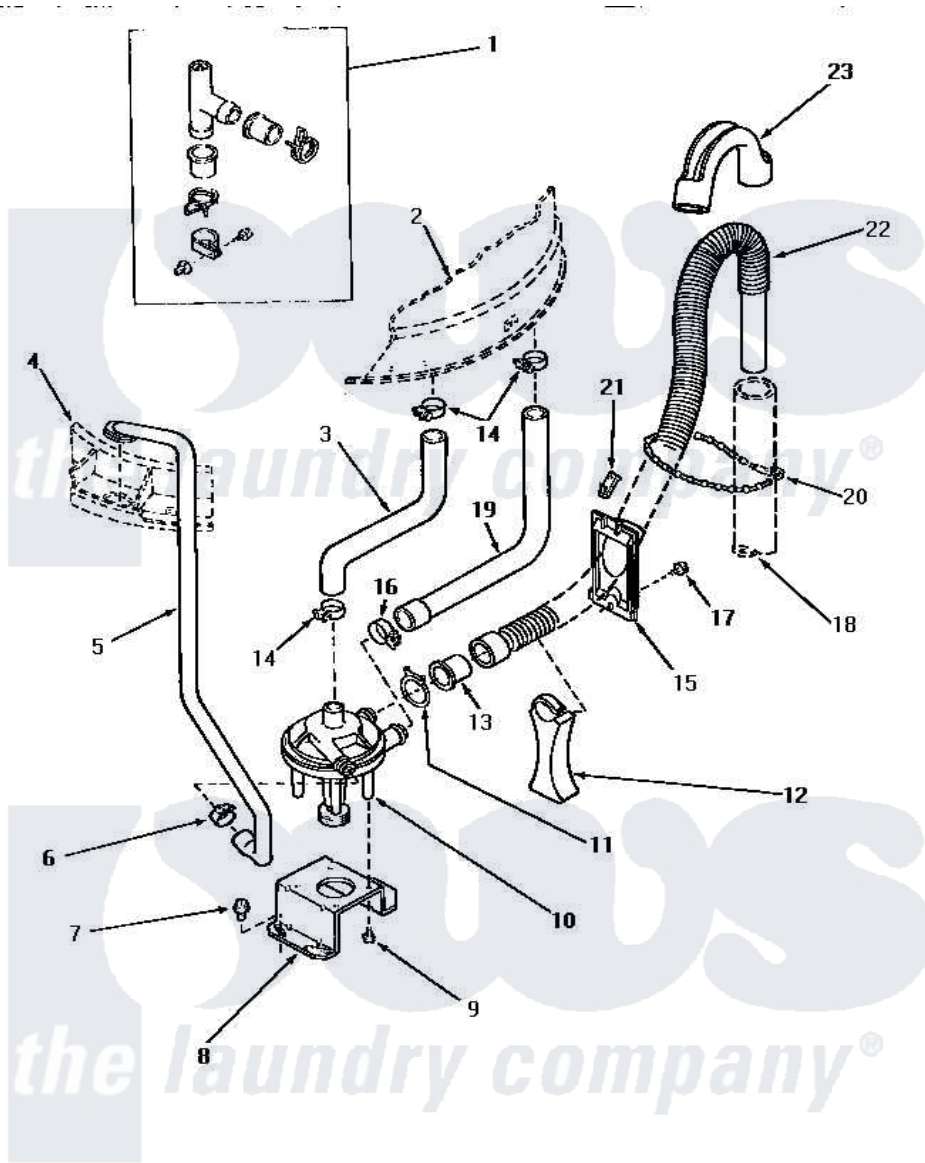

# Amana NA5521 16 - PUMP ASSY/BRKT/HOSES & SIPHON BREAK KIT

## PUMP ASSEMBLY, BRACKET, HOSES AND SIPHON BREAK KIT

Amana [Residential Amana NA5521 Washer Parts](#) Parts Diagram 16 - PUMP ASSY/BRKT/HOSES & SIPHON BREAK KIT

[Click on the part number to view part](#)

Item	Original Part Number	Replaced By	Status	Part Description
1	386P3	<a href="#">76660</a>		Break-Sphn
2	Y00000000		Not Available	SEE NOTE OUTER TUB
3	27159		Not Available	HOSE,TUB TO PUMP
4	Y00000000		Not Available	SEE NOTE OUTER TUB COVER
5	27232		Not Available	HOSE
6	27644	<a href="#">285655</a>		Clamp, Hose
7	Y31645	<a href="#">27001200</a>		Screw
8	<a href="#">27105</a>			Bracket, Pump Mounting
9	<a href="#">31098</a>			Screw, 10-10 5/8 Unslot
10	<a href="#">31969</a>			Assembly, Pump NA
"	<a href="#">31968</a>			Assembly, Pump NA
11	29172		Not Available	CLAMP,HOSE
12	<a href="#">29284</a>			Stand, Hose
13	29143		Not Available	HOSE,ADAPTER
14	32616		Not Available	(CLAMP HOSE)

15	29131		Not Available	RETAINER,DIRECTIONAL
16	27153	<a href="#">285655</a>		Clamp, Hose
17	30676	<a href="#">27001200</a>		Screw
18	Y00000000		Not Available	SEE NOTE STANDPIPE
19	27160		Not Available	HOSE,TUB TO PUMP-DRAIN
20	33489	<a href="#">8539404</a>		Tie-Wire
21	29936		Not Available	HOSE RETAINER CLIP
22	29142	<a href="#">39952</a>		Hose- Drai
23	29144	<a href="#">22003814</a>		Retainer, Drain Hose