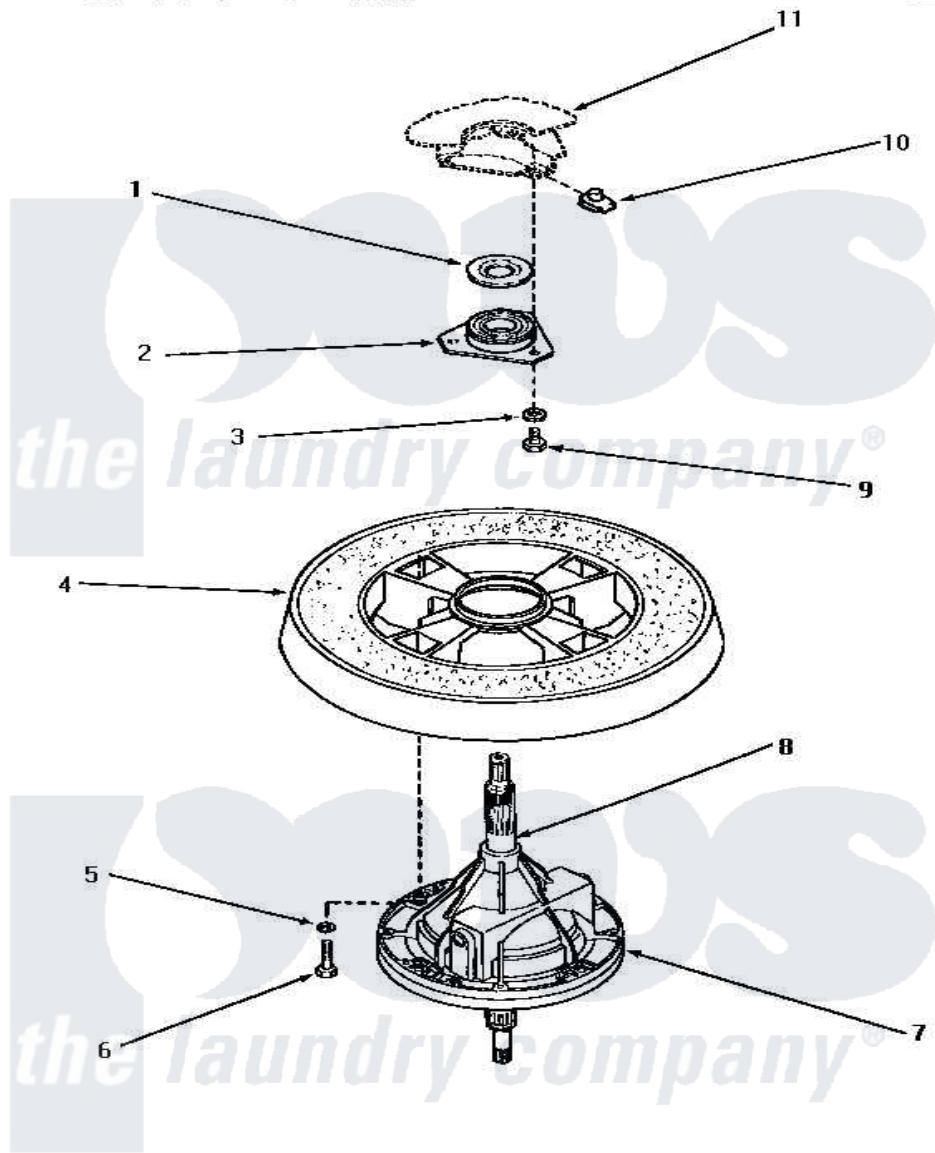

# Amana NA5521 19 - TRANSMISSION ASSY & BALANCE RING

## TRANSMISSION ASSEMBLY AND BALANCE RING

Amana [Residential Amana NA5521 Washer Parts](#) Parts Diagram 19 - TRANSMISSION ASSY & BALANCE RING  
 Click on the part number to view part

Item	Original Part Number	Replaced By	Status	Part Description
1	<a href="#">27187</a>			Flinger
2	27182	<a href="#">40004201P</a>		Main Bearing Assembly
3	<a href="#">04366</a>			Lockwasher, 5/16intshkp
4	Y29117		Not Available	ASSY, BALANCE RING-COMPL
5	<a href="#">02431</a>			Lockwasher, 1/4 Ext Shk
6	27200		Not Available	CAP SCREW
7	33227	<a href="#">33227P</a>		Assembly- Tran
8	<a href="#">27604P</a>			Never-Seeze 1 Oz Tube
9	01355		Not Available	SCREW
10	<a href="#">27222</a>			Nut, Retainer 5/16-18
11	Y00000000		Not Available	SEE NOTE OUTER TUB