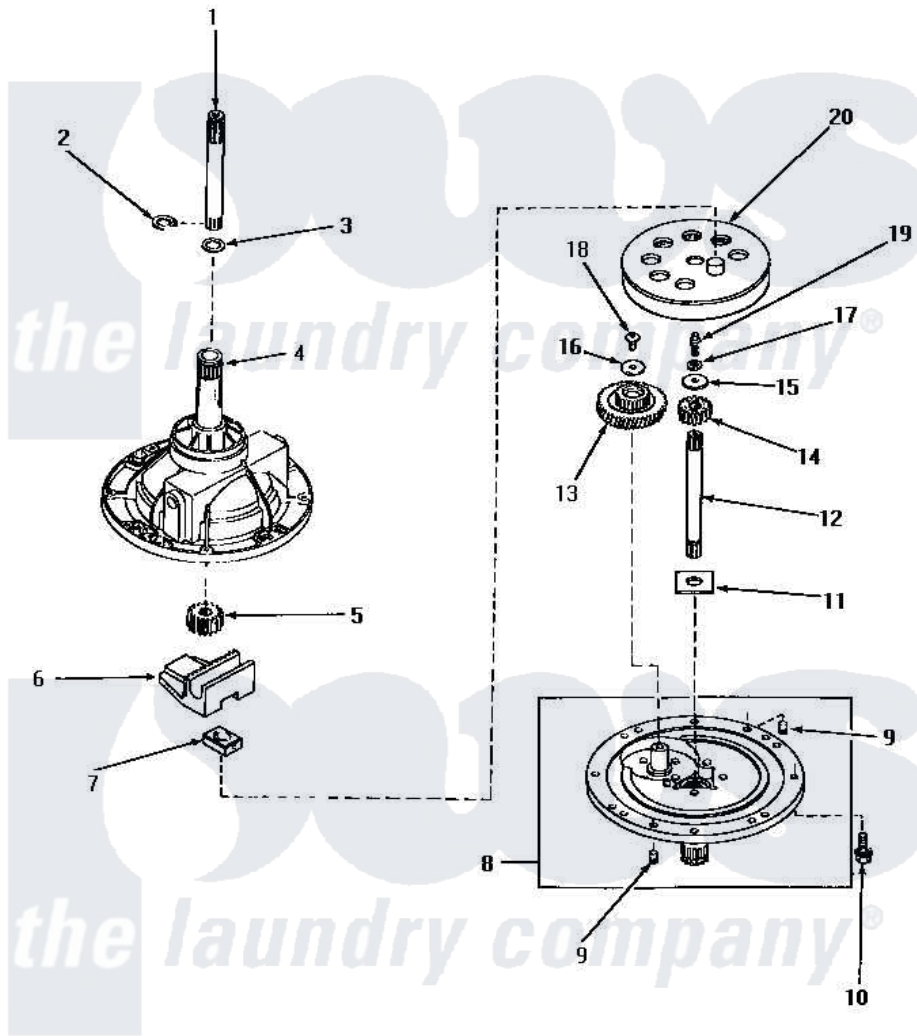

Amana NA5530 01 - 30978 TRANSMISSION ASSY COMPONENTS

COMPONENTS FOR 30978 TRANSMISSION ASSEMBLY

Amana [Residential Amana NA5530 Washer Parts](#) Parts Diagram 01 - 30978 TRANSMISSION ASSY COMPONENTS
 Click on the part number to view part

Item	Original Part Number	Replaced By	Status	Part Description
1	29134	Y36570		Shaft, Output
2	27197			Ring, Retaining
3	20212	35092		Washer, 3628id X 1.00 X .056
4	30037		Not Available	ASSY, TRANSMISSION CASExREPLACE
5	27003			Pinion, Agitator
6	Y31526			Rack
7	26493			Slide
8	30945		Not Available	ASSY, TRANSMISSION COVExREPLACE
9	27172			Pin, Dowel
10	31709		Not Available	SCREW, 1/4-20X1 HX SER/
11	27016			Washer
12	27081	27081P		Shaft Input Package
13	29161			Gear, Reduction
14	Y29160			Pinion, Drive
15	26509	40041501		Washer

16	29260	Not Available	WASHER
17	21456		Lockwasher, 1/4 Intshkp
18	29273		Screw, 1/4-20 X 3/8
19	27030	Not Available	SCREW, 1/4-20 SPECIAL
20	26577		Assembly, Gear And Stud
NI	28434P	Not Available	LOCTITE
"	27243P		Oil, CW Transmission F-