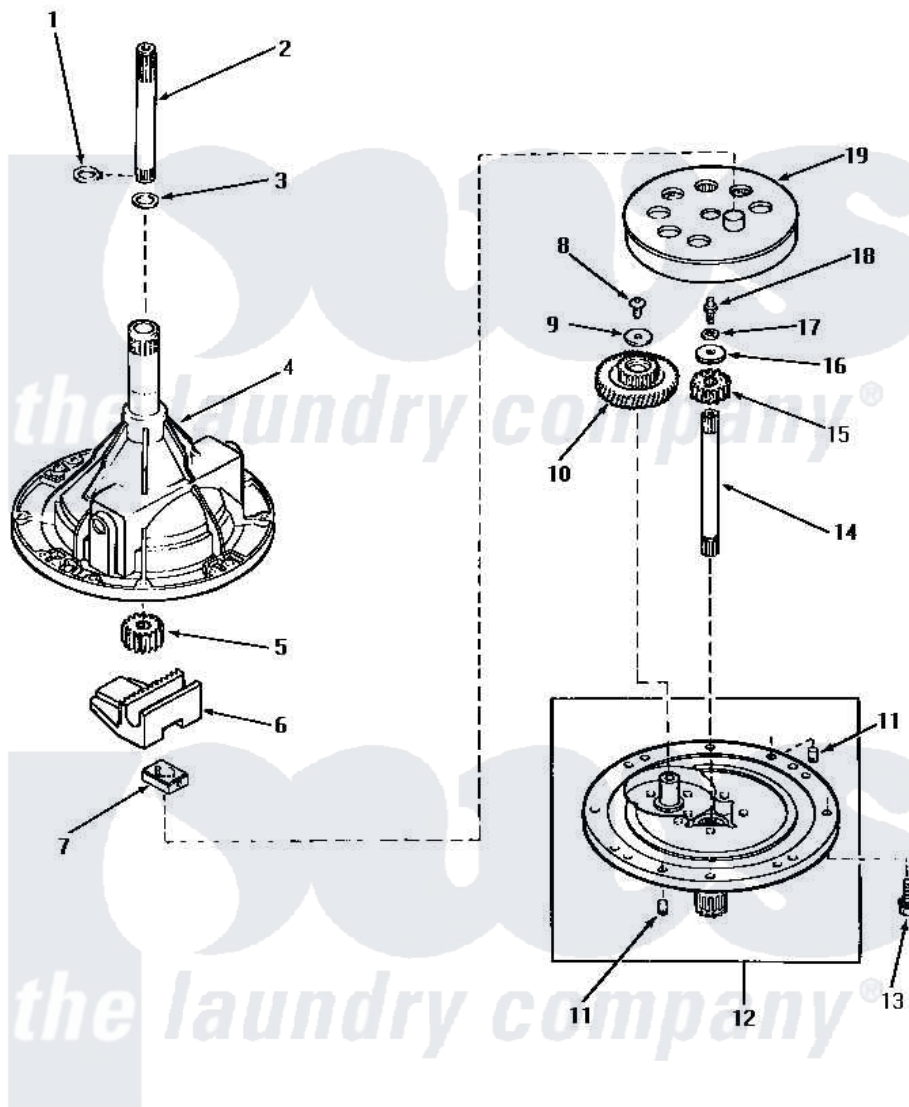

Amana NA5530 02 - 33227 TRANSMISSION ASSY COMPONENTS

COMPONENTS FOR 33227 TRANSMISSION ASSEMBLY

Amana [Residential Amana NA5530 Washer Parts](#) Parts Diagram 02 - 33227 TRANSMISSION ASSY COMPONENTS
 Click on the part number to view part

Item	Original Part Number	Replaced By	Status	Part Description
1	27197			Ring, Retaining
2	29134	Y36570		Shaft, Output
3	20212	35092		Washer, 3628id X 1.00 X .056
4	33223		Not Available	ASSY, TRANSMISSION CASE
5	27003			Pinion, Agitator
6	Y31526			Rack
7	26493			Slide
8	29273			Screw, 1/4-20 X 3/8
9	29260		Not Available	WASHER
10	29161			Gear, Reduction
11	27172			Pin, Dowel
12	33214		Not Available	TRANSMISSION COVER ASSEMBLY
13	32814		Not Available	SCREW, 1/4-20X7/8 SERRA
14	27081	27081P		Shaft Input Package
15	Y29160			Pinion, Drive
16	26509	40041501		Washer

17	21456		Lockwasher, 1/4 Intshkp
18	27030	Not Available	SCREW, 1/4-20 SPECIAL
19	26577		Assembly, Gear And Stud
NI	27243P		Oil, CW Transmission F-
"	28434P	Not Available	LOCTITE