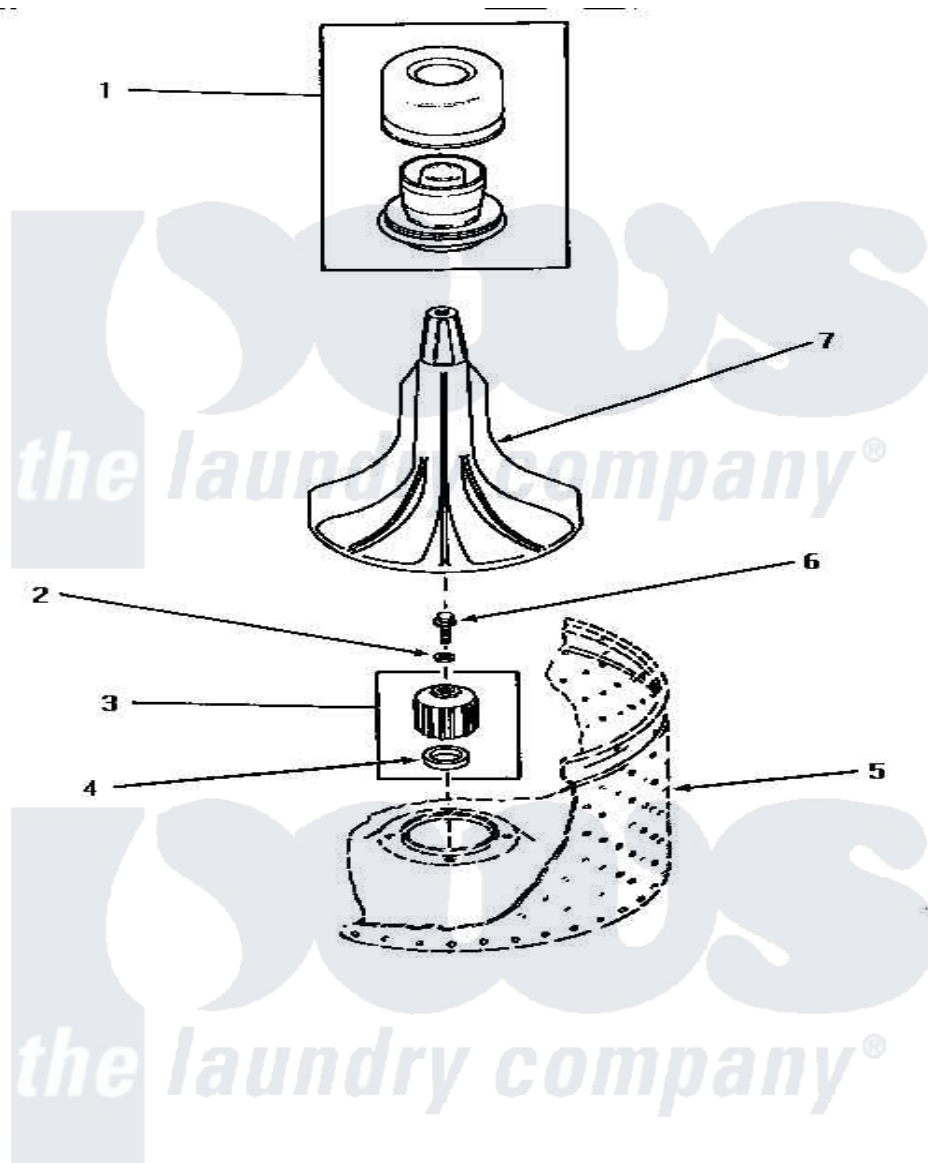

Amana NA5530 03 - AGITATOR, DRIVE BELL & SEAL KIT

AGITATOR, DRIVE BELL AND SEAL KIT

Amana [Residential Amana NA5530 Washer Parts](#) Parts Diagram 03 - AGITATOR, DRIVE BELL & SEAL KIT
 Click on the part number to view part

Item	Original Part Number	Replaced By	Status	Part Description
1	30857	33510		Assembly, Dispenser-Fabric
2	30853		Not Available	SEAL
3	30071P	R9900189		Kit, Drive Bell And Seal
4	Y00000000		Not Available	SEE NOTE SEAL SEAT
5	Y00000000		Not Available	SEE NOTE WASHTUB
6	30852			Screw, No.8-1/4 X 20 X 3/
7	30855	40000501W		Agitator, Flex Vane
NI	442P3	R9900189		Kit, Drive Bell And Seal