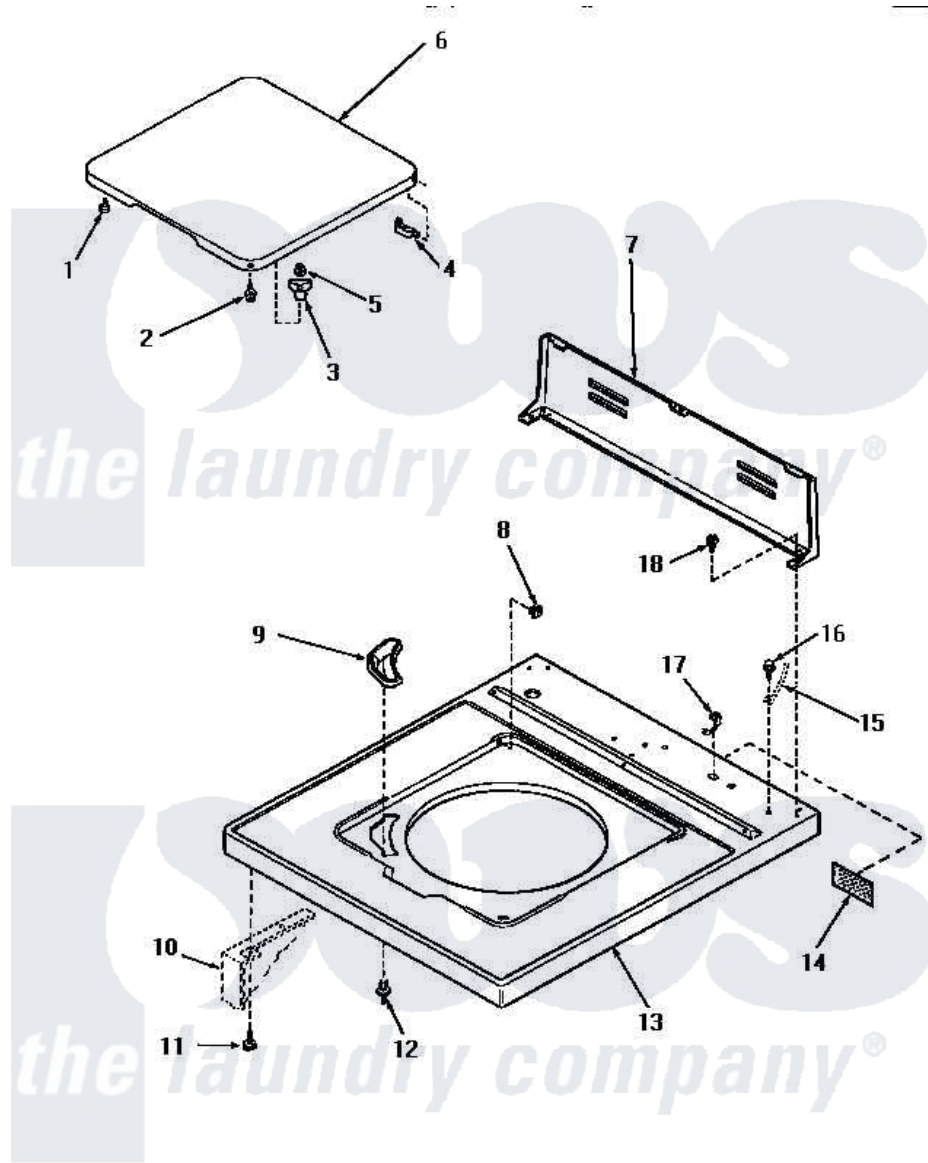

Amana NA5530 05 - CAB TOP/LOADING DR & CTRL HOOD REAR PAN

CABINET TOP, LOADING DOOR AND CONTROL HOOD REAR PANEL

Amana Residential Amana NA5530 Washer Parts Diagram 05 - CAB TOP/LOADING DR & CTRL HOOD REAR PAN

[Click on the part number to view part](#)

Item	Original Part Number	Replaced By	Status	Part Description
1	32507	40038001		Bumper
2	27203		Not Available	ASSY,SCREW & WASHER
3	27149			Catch, Lid Switch
4	27626		Not Available	HINGE,HIDDEN
5	21752			Nut, 8-32 Hex Brilock
6	31314H		Not Available	LID,W/INSTRUCTIONS
"	31314L		Not Available	LOADING DOOR, ALMOND
"	31314W		Not Available	LOADING DOOR, WHITE
7	31230		Not Available	CONTROL HOOD REAR PANEL
8	27625			Bushing
9	32786		Not Available	BLEACH DISPENSER
10	Y00000000		Not Available	SEE NOTE CABINET
11	Y31644	27001200		Screw
12	56534			Barrel, Support
13	32808H		Not Available	CABINET TOP, HARVEST

13	32808L	32808LP	Not Available	GOLD
"	32808W	32808WP		Assembly Top And Carton
14	24903		Not Available	STICKER,DISCONNECT POW
15	Y00000000		Not Available	SEE NOTE GROUND WIRE, GREEN
16	52909			Screw, 10B-16 X 1/2 HeX
17	21903	211881		Grommet, Cord Part Not Used-Gas Models Only
18	23962	W10116760		Screw