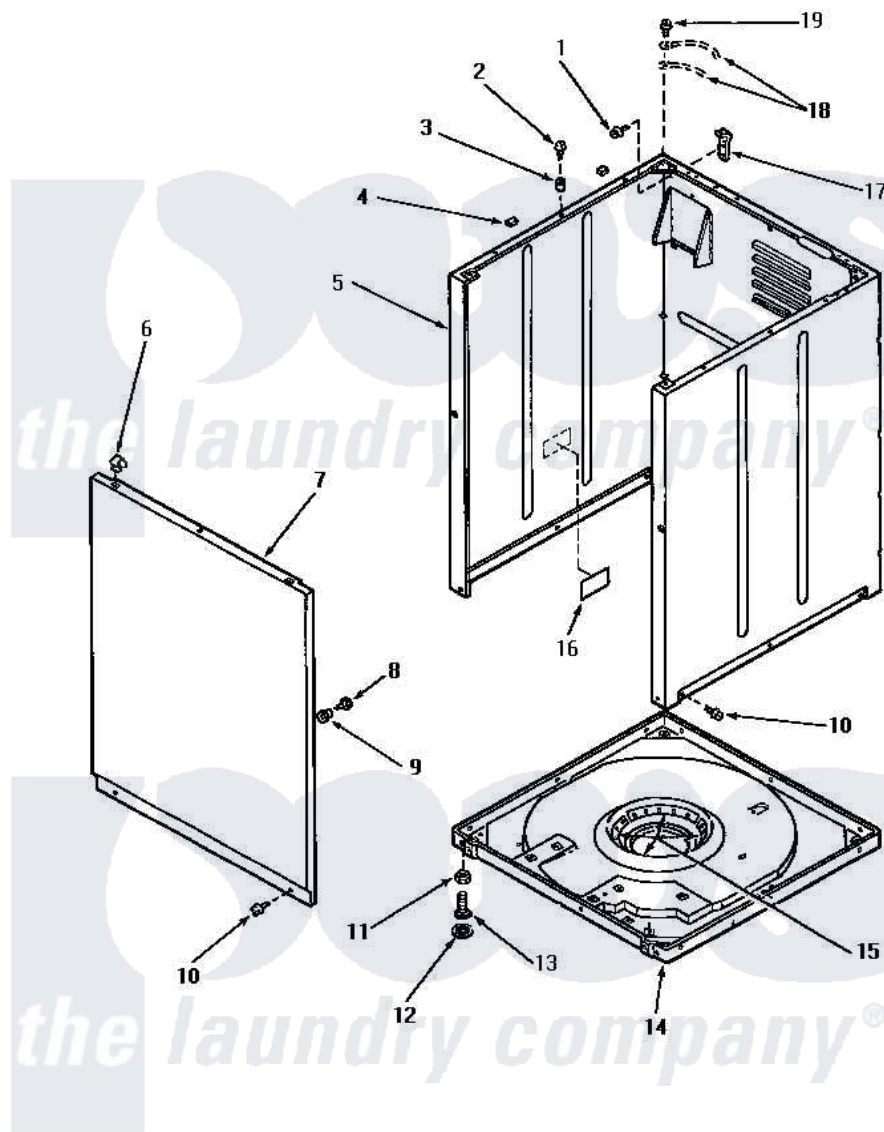

# Amana NA5530 06 - FRONT PANEL, CABINET & BASE

## FRONT PANEL, CABINET AND BASE

Amana Residential Amana NA5530 Washer Parts Parts Diagram 06 - FRONT PANEL, CABINET & BASE  
 Click on the part number to view part

Item	Original Part Number	Replaced By	Status	Part Description
1	51780	<a href="#">3390631</a>		Screw, 10-16 X 3/8
2	56086	<a href="#">Y014874</a>		Screw, Idler Arm And Sleeve
3	56079	<a href="#">505187</a>		Locator, Panel
4	<a href="#">Y56128</a>			Pad, Bumper
5	31669HP		Not Available	REPL BY 34475HP
"	31669WP	<a href="#">38612WP</a>		Kit-Service
"	31669LP	<a href="#">38612LP</a>		Kit Service Cabinet
6	28835	<a href="#">22001650</a>		Fastener, Spring
7	32708H		Not Available	PANEL,FRONT
"	32708L	<a href="#">32708LP</a>		Panel, Front
"	32708W	<a href="#">32708WP</a>		Panel Front
8	32671	<a href="#">Y014874</a>		Screw, Idler Arm And Sleeve
9	<a href="#">28102</a>			Locator, Panel
10	27196	<a href="#">27001200</a>		Screw
11	28199		Not Available	LOCKNUT
12	21749	<a href="#">40016001</a>		Foot, Rubber

13	20409	<a href="#">22003428</a>	Leg, Adjustable
14	<a href="#">31653P</a>		Assembly, Base-Complete-G90
15	434P3	Not Available	KIT, SNUBBER PAD
16	33285	Not Available	TAPE, 1 INCH SQUARE, DBL
17	<a href="#">Y27103</a>		Hinge, Hold-Down Lug
18	Y00000000	Not Available	SEE NOTE GROUND WIRES -- (GREEN)
19	56392	Not Available	SCREW, 8-18 X 3/8 TAPPI
NI	<a href="#">26594P</a>		Grease, Silicone - 2 Oz Tube