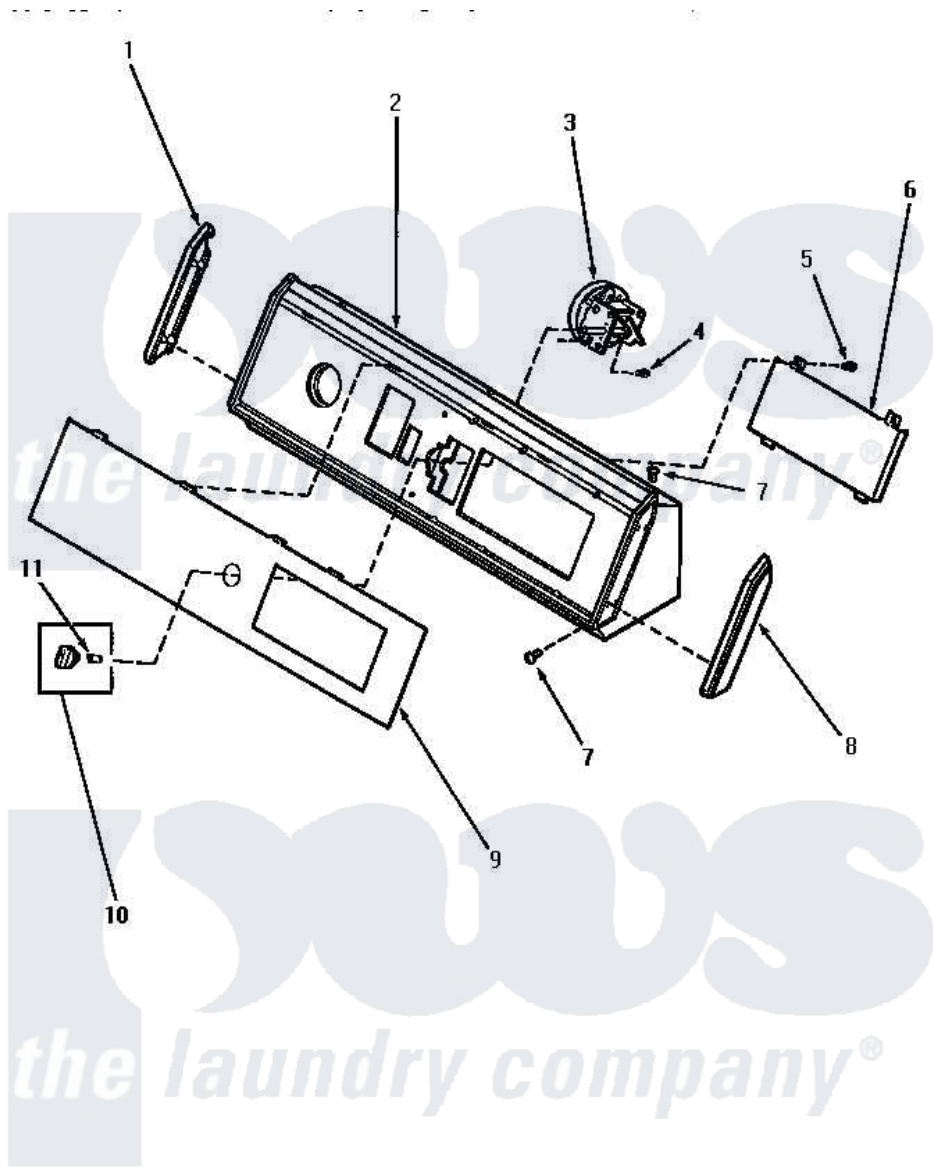

Amana NA5530 07 - GRAPHIC PANEL, CONTROL HOOD & CONTROLS

GRAPHIC PANEL, CONTROL HOOD AND CONTROLS

Amana [Residential Amana NA5530 Washer Parts](#) Parts Diagram 07 - GRAPHIC PANEL, CONTROL HOOD & CONTROLS

[Click on the part number to view part](#)

Item	Original Part Number	Replaced By	Status	Part Description
"	NOTE:		Not Available	THE INDIVIDUAL MOTORS ARE NOT AVAILABLE SEPARATELY, ORDER COMPLETE MOTOR ASSEMBLIES.
1	31249		Not Available	CAP,END-L.H.-CHROME
2	31809		Not Available	ASSY,HOOD & MOUNTING B
3	31266			Switch, Pressure-Rotary
4	23962	W10116760		Screw
5	31260			Screw, No.8 X 3/8 Ind H
6	31306		Not Available	ELECTRONIC CONTROL
7	31752		Not Available	SCREW,No.8ABX3/4 POZIDRI
8	31248			Cap, End-RH-Chrome
9	31185		Not Available	PANEL,GRAPHIC
10	31286		Not Available	ASSY,KNOB-ROTARY-BLK/O
11	10519		Not Available	RETAINER