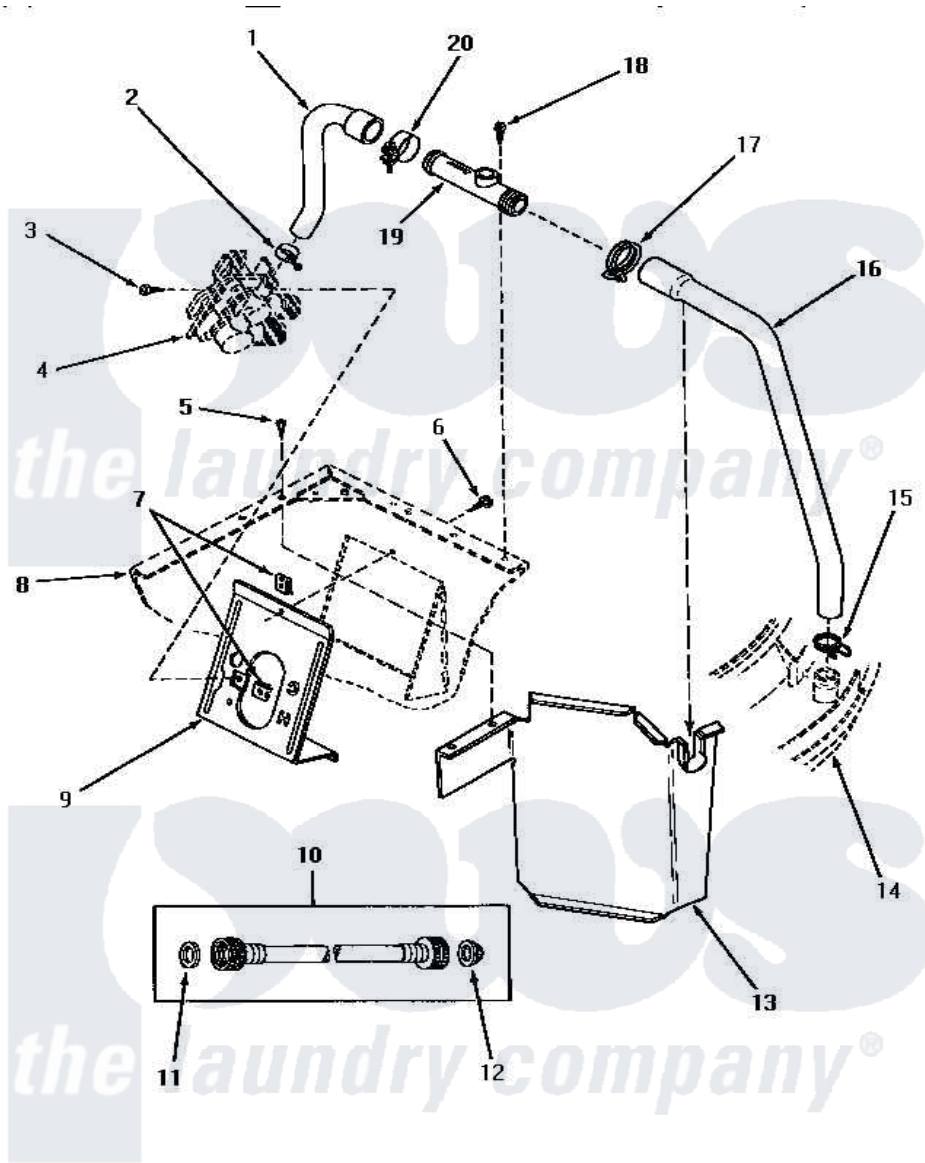

Amana NA5530 08 - HOSES/BACK FL PREVENTER & VLV BRKT

INLET HOSE, FILLER HOSE, BACK FLOW PREVENTER AND MIXING VALVE MOUNTING BRACKET

Amana [Residential Amana NA5530 Washer Parts](#) Parts Diagram 08 - HOSES/BACK FL PREVENTER & VLV BRKT
 Click on the part number to view part

Item	Original Part Number	Replaced By	Status	Part Description
1	27183			Hose, Mixing Valve
2	27643	596669		Clamp, Manifold
3	56392		Not Available	SCREW,8-18 X 3/8 TAPPI
4	Y00000000		Not Available	SEE NOTE MIXING VALVE
5	33316	489464		Screw
6	56392		Not Available	SCREW,8-18 X 3/8 TAPPI
7	54038			NUt, Speed U-Type
8	Y00000000		Not Available	SEE NOTE CABINET
9	32837	39407		Bracket, Valve
10	28330P	202860		Inlet Hose Assembly
11	20290	Y013783		Washer, Inlet Hose
12	28605	22002960		Strainer, Washer Inlet
13	33098		Not Available	ENCLOSURE,MIXING VALVE
14	Y00000000		Not Available	SEE NOTE OUTER TUB COVER
15	29210			Hose Clamp
16	31140			Hose, Water Inlet

17	29176	285655	Clamp, Hose
18	23962	W10116760	Screw
19	27118	34280	Assembly, Backflow Prevento
20	27152	Not Available	CLAMP HOSE