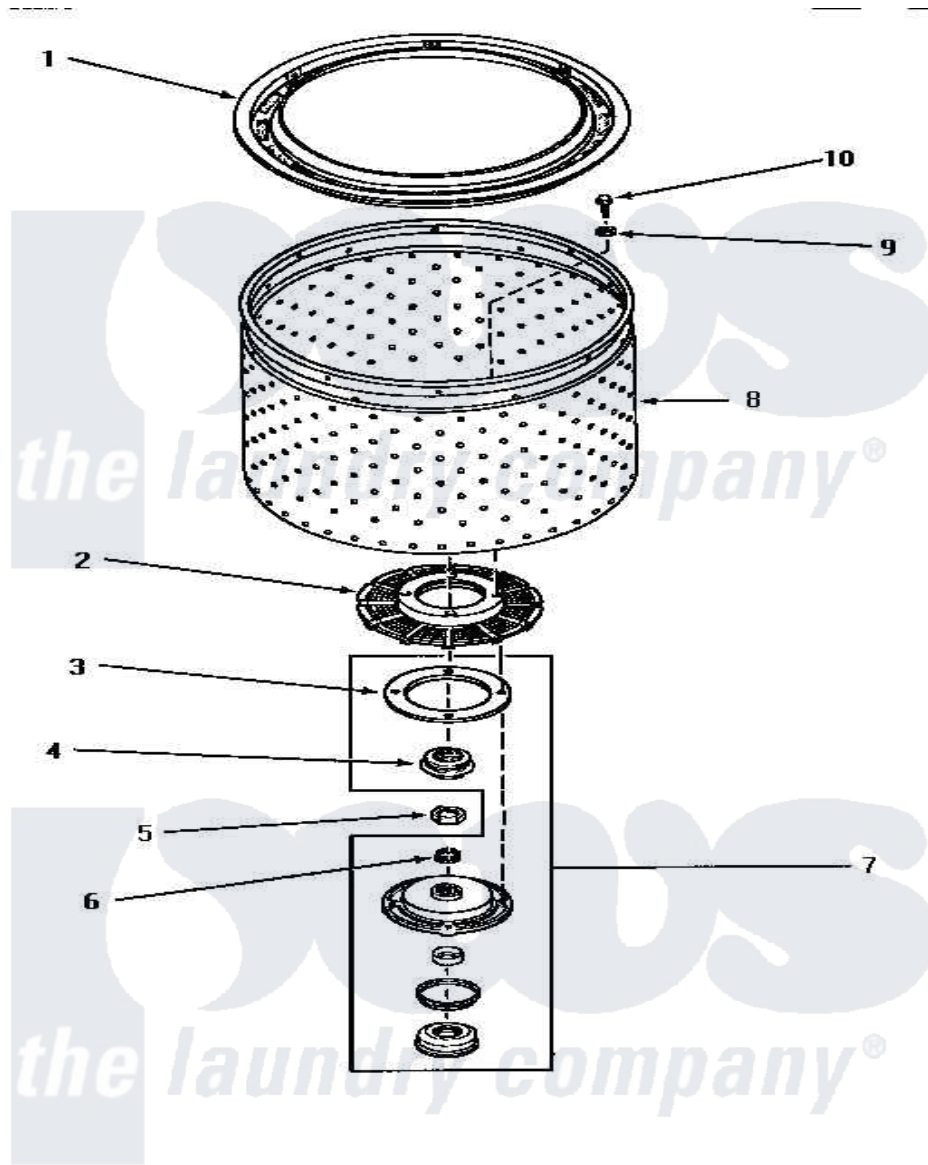

Amana NA5530 09 - LINT FILTER, WASHTUB & HUB

LINT FILTER, WASHTUB AND HUB

Amana Residential Amana NA5530 Washer Parts Parts Diagram 09 - LINT FILTER, WASHTUB & HUB
 Click on the part number to view part

Item	Original Part Number	Replaced By	Status	Part Description
1	30944	33521		Filter Lin/Clothes Guard
2	32998	39371		Filter Lin
3	27125	39122		Gasket, Washtub
4	Y00000000		Not Available	SEE NOTE SEAL HEAD -- (INCLUDED WITH 442P3 KIT)
5	Y29220	40016301		Nut, Lock
6	29728	40008301		Insert, Spline
7	495P3	R9900552		Hub And Seal
8	28138		Not Available	WASHTUB, STAINLESS STEEL
"	29074	39252P		Wash Tub
"	33295	39252P		Wash Tub
"	33245			Washtub, Stainless Steel
9	28094			Gasket
10	27202	W1011678Z		Screw