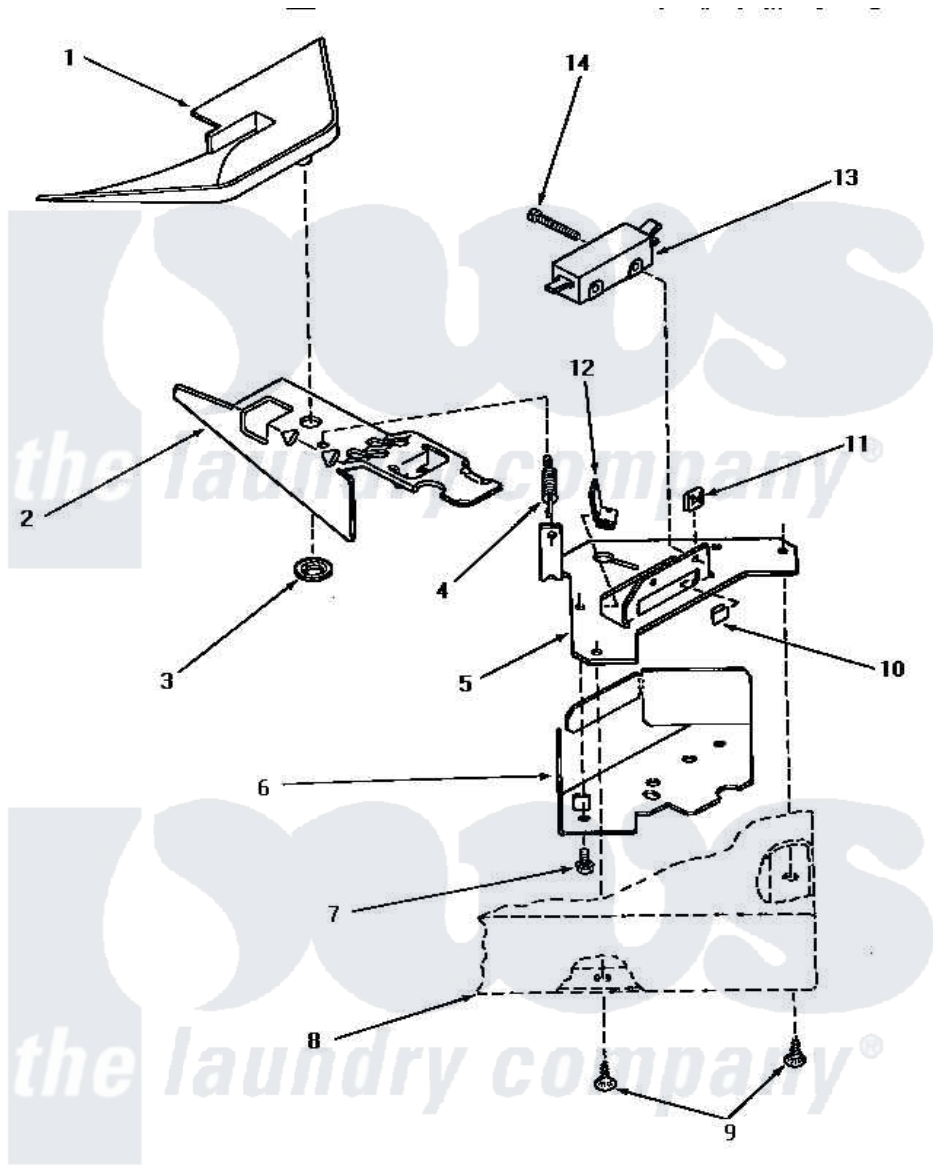

Amana NA5530 10 - LOADING DOOR SWITCH & BRACKET ASSY

LOADING DOOR SWITCH AND BRACKET ASSEMBLY

Amana [Residential Amana NA5530 Washer Parts](#) Parts Diagram 10 - LOADING DOOR SWITCH & BRACKET ASSY
 Click on the part number to view part

Item	Original Part Number	Replaced By	Status	Part Description
1	29042		Not Available	SHIELD,LID SWITCH
2	27602			Lever, Out-Of-Bal Switch
3	29043			Nut, Push
4	27603			Spring, Switch Lever
5	27250		Not Available	BRACKET,OUT-OF-BAL SWI
6	33086		Not Available	ENCLOSURE,LID SWITCH
7	23222	3177991		Screw
8	Y00000000		Not Available	SEE NOTE CABINET TOP
9	28193			Screw, 8-1/2 Tapping W/
10	27610			Clip, U
11	27248		Not Available	NUT,SPEED U-TYPE
12	Y27837			Clip, Speed-"U" Type
13	27249		Not Available	SWITCH
14	Q6516		Not Available	SCREW,6-32 X 1 ROUND H