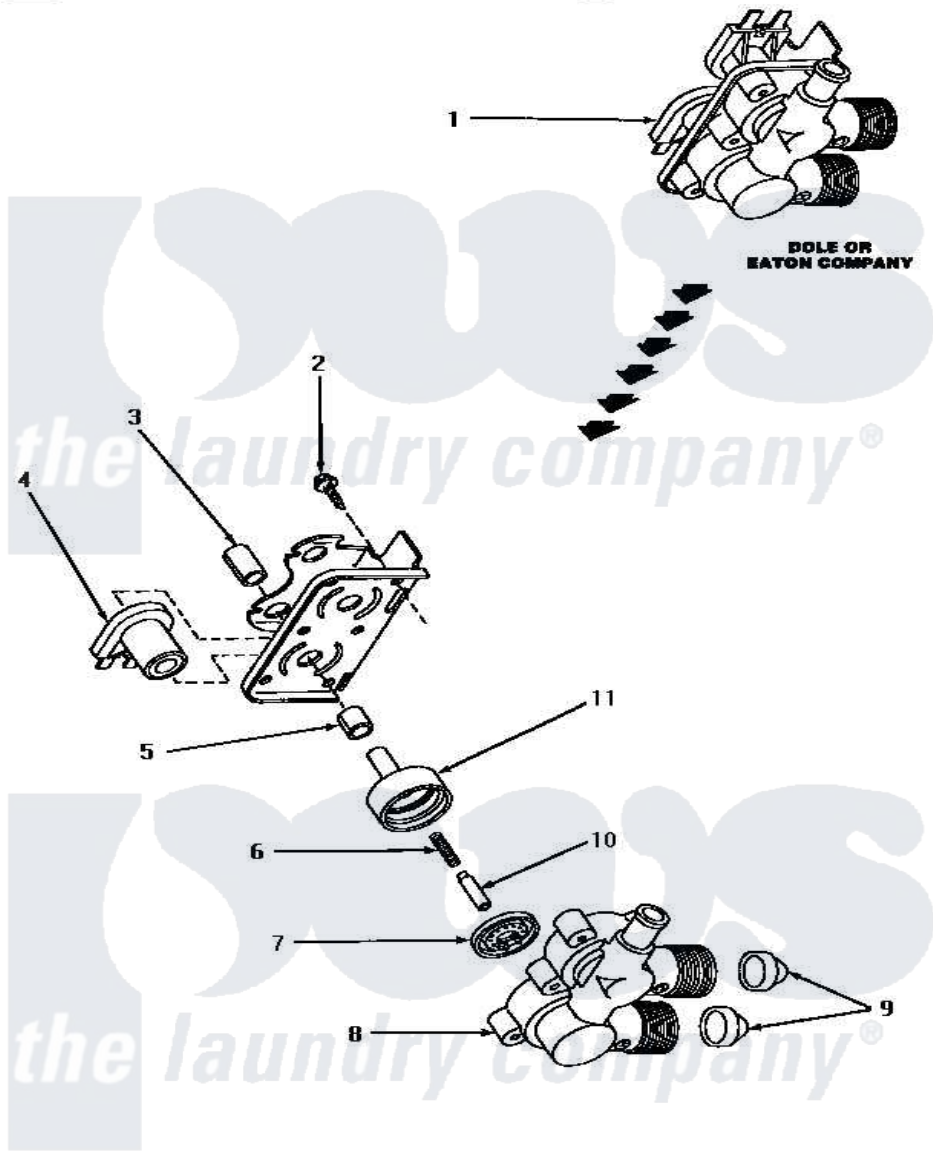

# Amana NA5530 11 - MIXING VALVE ASSY

**MIXING VALVE ASSEMBLY  
(Dole or Eaton Company)**

Amana [Residential Amana NA5530 Washer Parts](#) Parts Diagram 11 - MIXING VALVE ASSY  
[Click on the part number to view part](#)

Item	Original Part Number	Replaced By	Status	Part Description
1	27156	<a href="#">33930</a>		Valve, Mixing
2	25817C		Not Available	SCREW
3	24128		Not Available	SLEEVE, LONG
4	24126	<a href="#">33930</a>		Valve, Mixing
5	24129		Not Available	SLEEVE, SHORT
6	24131		Not Available	SPRING
7	24134		Not Available	DIAPHRAGM
8	Y24159	<a href="#">33930</a>		Valve, Mixing
9	24122	<a href="#">22002960</a>		Strainer, Washer Inlet
10	24132		Not Available	ARMATURE
11	<a href="#">24130</a>			Guide, Armature