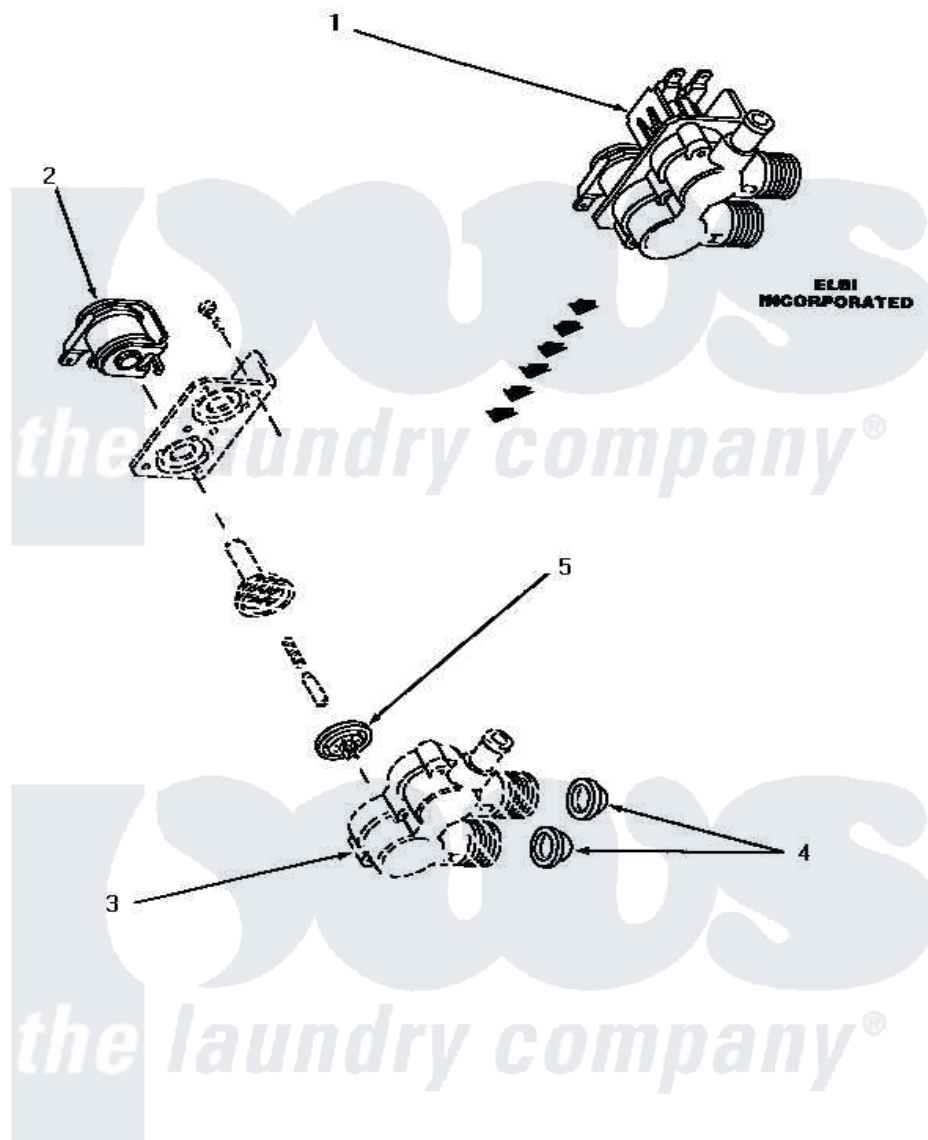

Amana NA5530 12 - MIXING VALVE ASSY

MIXING VALVE ASSEMBLY (Elbi Incorporated)

Amana [Residential Amana NA5530 Washer Parts](#) Parts Diagram 12 - MIXING VALVE ASSY
 Click on the part number to view part

Item	Original Part Number	Replaced By	Status	Part Description
1	27156	33930		Valve, Mixing
2	33084		Not Available	SOLENOID,MIXING VALVE
3	Y00000000		Not Available	SEE NOTE VALVE BODY -- (RED)
4	24122	22002960		Strainer, Washer Inlet
5	33079		Not Available	DIAPHRAM,MIXING VALVE-