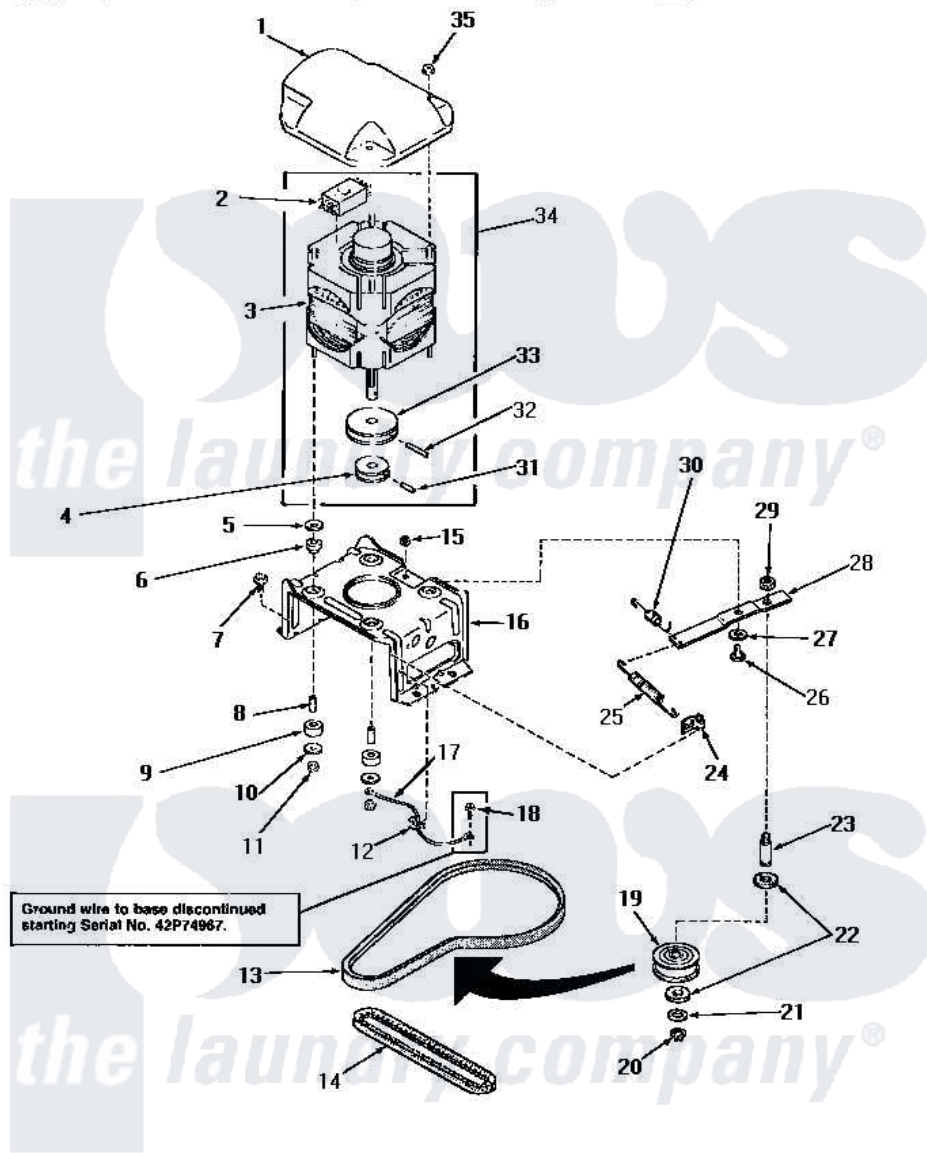

Amana NA5530 13 - MOTOR, MTG BRACKET, BELTS & IDLER ASSY

MOTOR, MOUNTING BRACKET, BELTS AND IDLER ASSEMBLY

Amana [Residential Amana NA5530 Washer Parts](#) Parts Diagram 13 - MOTOR, MTG BRACKET, BELTS & IDLER ASSY
 Click on the part number to view part

Item	Original Part Number	Replaced By	Status	Part Description
1	27136			Shield, Motor
2	30897A	30897AP		Switch- MO
"	24140		Not Available	SWITCH,MOTOR
3	30897	27179P		Motor-Drve
4	Y27104		Not Available	PULLEY,MOTOR
5	03888		Not Available	WASHER
6	01952A			Mounting, Rubber
7	Y31645	27001200		Screw
8	27181		Not Available	SPACER,MOTOR
9	01953		Not Available	WASHER,LOWER MOTOR MOU
10	03888		Not Available	WASHER
11	23604			Nut, Hex 10-32 Lock
12	Y00161	B5733302		Clip, Ground
13	28808			Belt, Agitate And Spin
14	27155			Belt, Pump
15	52566	27001225		Nut, Jam Mid Lock 1/4-20

16	28791		Bracket, Motor Mount
17	Y00000000	Not Available	SEE NOTE GROUND WIRE, GREEN
18	26592	Not Available	HEX HEAD SCREW
19	28800	Not Available	WHEEL, IDLER
20	23748		Ring, Retaining
21	52549		Washer, 501 ID X3/4 Odx
22	Y29443		Washer, Felt
23	28802		Shaft, Idler
24	28849		Clip, Spring
25	28807	37366	Spring, Idler
26	27229	40038901	Screw, 1/4-20
27	81392	40054701	Washer
28	31054	40041002	Lever, Idler
29	28803	2221070	Clamp, Nylon
30	30620	Not Available	SPRING, IDLER LEVER HEL
31	10416		Pin, Roll
32	23750		Pin, Roll
33	27171	Not Available	PULLEY, MOTOR
34	27658	27179P	Motor-Drive
35	27201		Locknut
NI	20605	Not Available	LUBE, HI TEMPERATURE-56
"	258P3	Not Available	KIT, CAPACITOR