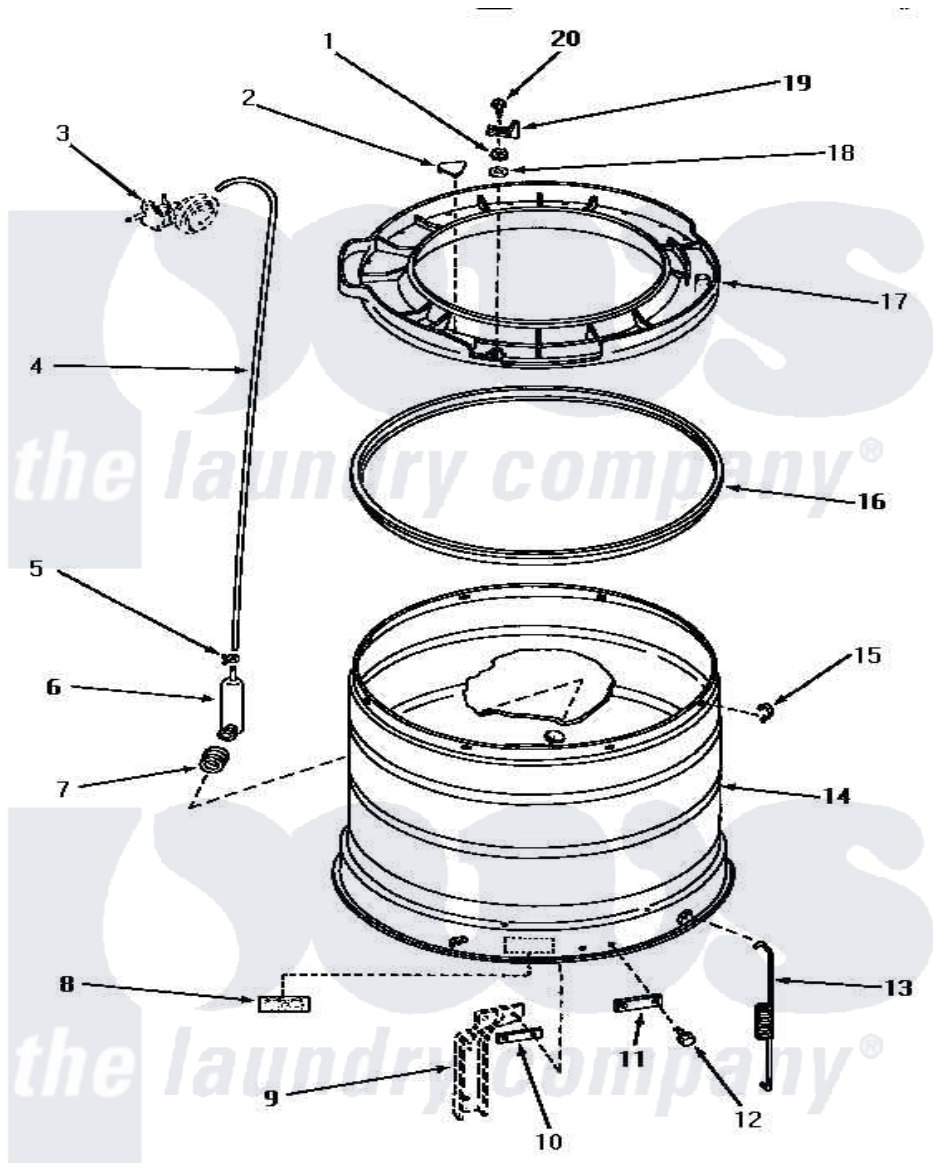

# Amana NA5530 14 - OUTER TUB, COVER & PRESSURE HOSE

## OUTER TUB, COVER AND PRESSURE HOSE

Amana [Residential Amana NA5530 Washer Parts](#) Parts Diagram 14 - OUTER TUB, COVER & PRESSURE HOSE  
 Click on the part number to view part

Item	Original Part Number	Replaced By	Status	Part Description
1	<a href="#">03815</a>			Lockwasher, No.10 Ext Shk
2	29901		Not Available	PLUG,SNAP-IN-OUTER TUB
3	Y00000000		Not Available	SEE NOTE PRESSURE SWITCH
4	29213	<a href="#">39125</a>		Tubing 31
5	Y22294	<a href="#">596669</a>		Clamp, Manifold
6	30243	<a href="#">40008501</a>		Assembly, Pressure Bulb
7	29175	<a href="#">40037801</a>		Grommet
8	Y27195		Not Available	STICKER
9	Y00000000		Not Available	SEE NOTE SUPPORT LEG
10	<a href="#">27927</a>			Plate, Leg .032
11	<a href="#">27926</a>			Plate, Leg .063
12	27205	<a href="#">40128701</a>		Screw, 5/16-18 X .50
13	<a href="#">27239</a>			Spring, Leg
14	30508		Not Available	TUB,OUTER
"	30509		Not Available	OUTER TUB
15	Y27017		Not Available	CLIP,SPRING

16	<a href="#">27184</a>		Gasket, Tub Cover
17	31141	<a href="#">31153</a>	Cover Outer Tub
18	23425	Not Available	WASHER,7/32IDX7/16ODX.
19	<a href="#">27247</a>		Trigger, Out-Of-Bal Swi
20	27523	Not Available	SCREW