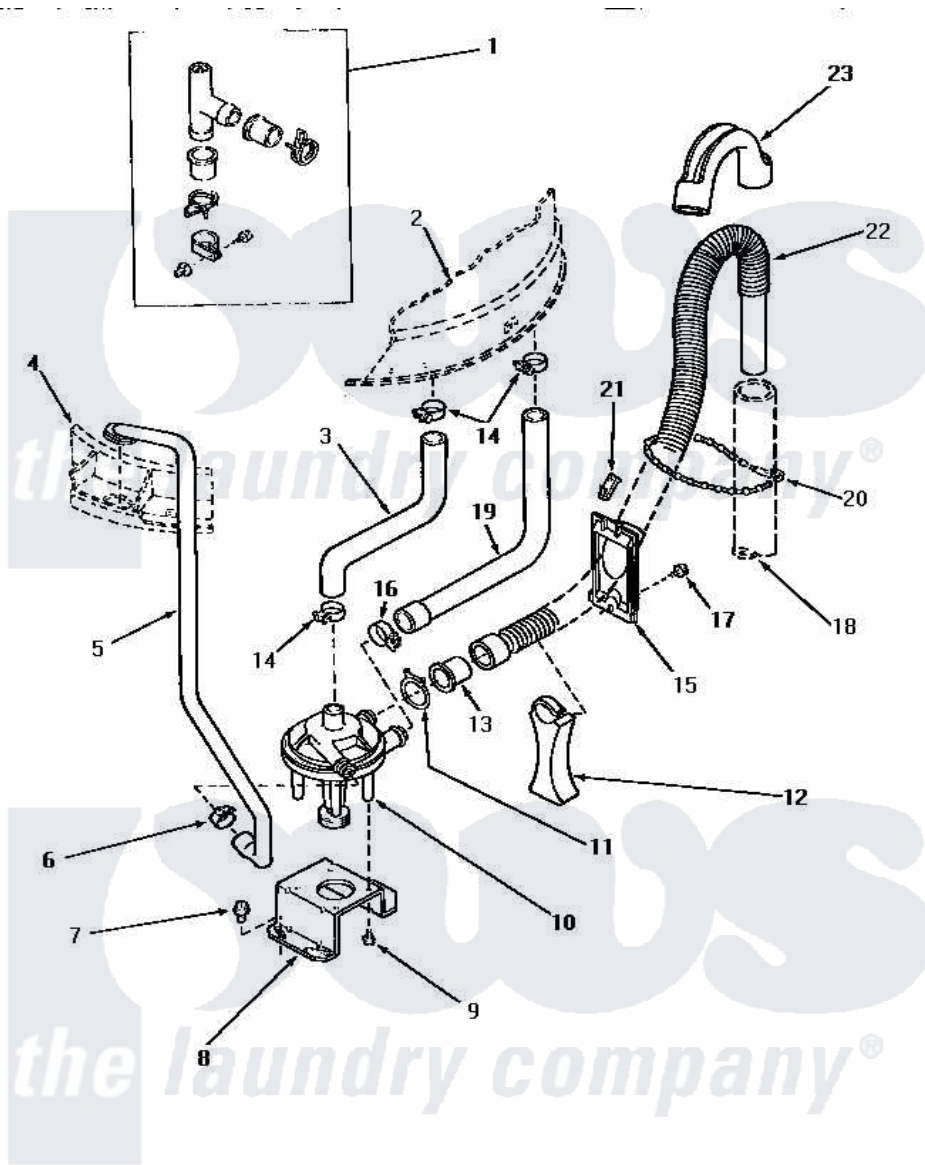

Amana NA5530 16 - PUMP ASSY/BRKT/HOSES & SIPHON BREAK KIT

PUMP ASSEMBLY, BRACKET, HOSES AND SIPHON BREAK KIT

Amana [Residential Amana NA5530 Washer Parts](#) Parts Diagram 16 - PUMP ASSY/BRKT/HOSES & SIPHON BREAK KIT

[Click on the part number to view part](#)

Item	Original Part Number	Replaced By	Status	Part Description
1	386P3	76660		Break-Sphn
2	Y00000000		Not Available	SEE NOTE OUTER TUB
3	27159		Not Available	HOSE,TUB TO PUMP
4	Y00000000		Not Available	SEE NOTE OUTER TUB COVER
5	27232		Not Available	HOSE
6	27644	285655		Clamp, Hose
7	Y31645	27001200		Screw
8	27105			Bracket, Pump Mounting
9	31098			Screw, 10-10 5/8 Unslot
10	31968			Assembly, Pump NA
"	31969			Assembly, Pump NA
11	29172		Not Available	CLAMP,HOSE
12	29284			Stand, Hose
13	29143		Not Available	HOSE,ADAPTER
14	32616		Not Available	(CLAMP HOSE)

15	29131		Not Available	RETAINER,DIRECTIONAL
16	27153	285655		Clamp, Hose
17	30676	27001200		Screw
18	Y00000000		Not Available	SEE NOTE STANDPIPE
19	27160		Not Available	HOSE,TUB TO PUMP-DRAIN
20	33489	8539404		Tie-Wire
21	29936		Not Available	HOSE RETAINER CLIP
22	29142	39952		Hose- Drai
23	29144	22003814		Retainer, Drain Hose
NI	406P3	451P3		Kit Drain Extension