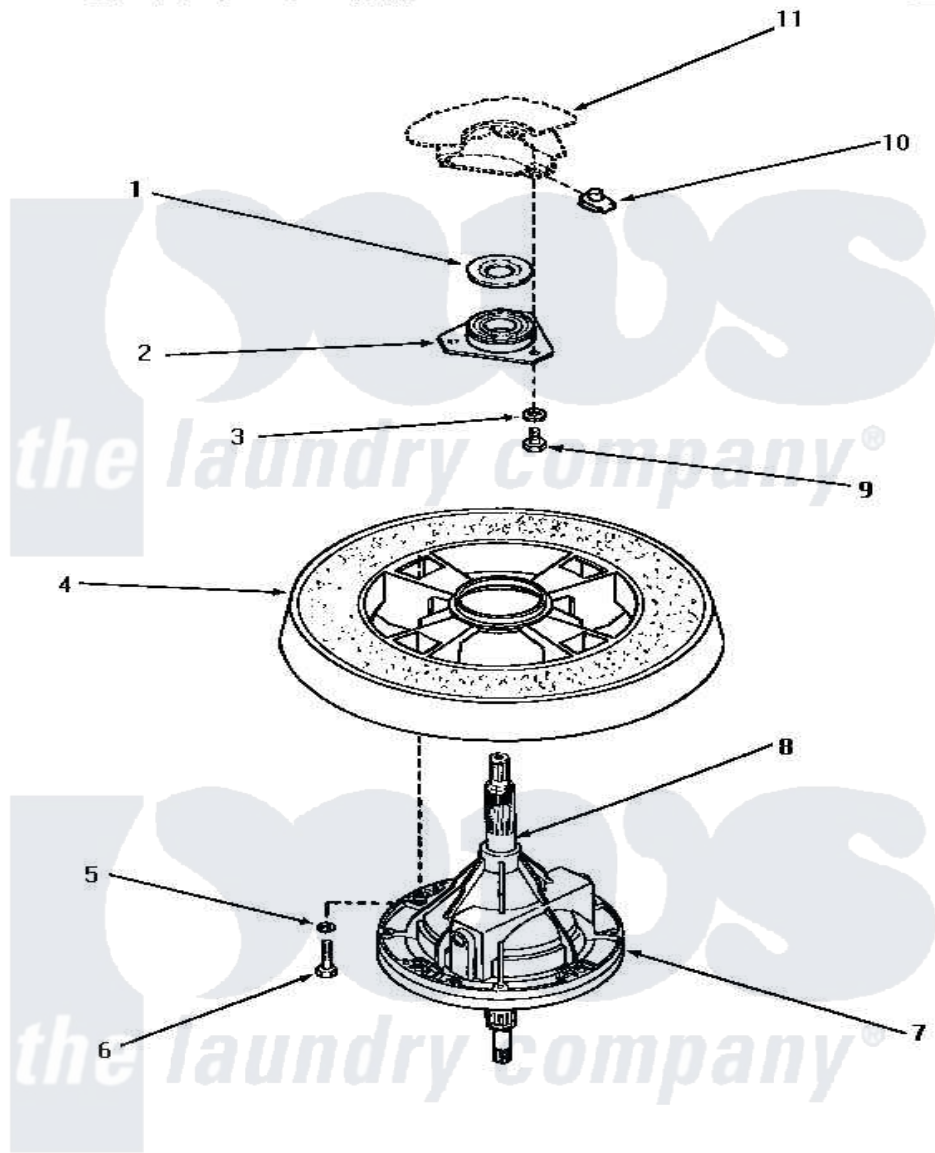

# Amana NA5530 19 - TRANSMISSION ASSY & BALANCE RING

## TRANSMISSION ASSEMBLY AND BALANCE RING

Amana Residential Amana NA5530 Washer Parts Parts Diagram 19 - TRANSMISSION ASSY & BALANCE RING  
 Click on the part number to view part

Item	Original Part Number	Replaced By	Status	Part Description
1	<a href="#">27187</a>			Flinger
2	27182	<a href="#">40004201P</a>		Main Bearing Assembly
3	<a href="#">04366</a>			Lockwasher, 5/16intshkp
4	Y29117		Not Available	ASSY,BALANCE RING-COMPL
5	<a href="#">02431</a>			Lockwasher, 1/4 Ext Shk
6	27200		Not Available	CAP SCREW
7	33227	<a href="#">33227P</a>		Assembly- Tran
8	<a href="#">27604P</a>			Never-Seeze 1 Oz Tube
9	01355		Not Available	SCREW
10	<a href="#">27222</a>			Nut, Retainer 5/16-18
11	Y00000000		Not Available	SEE NOTE OUTER TUB