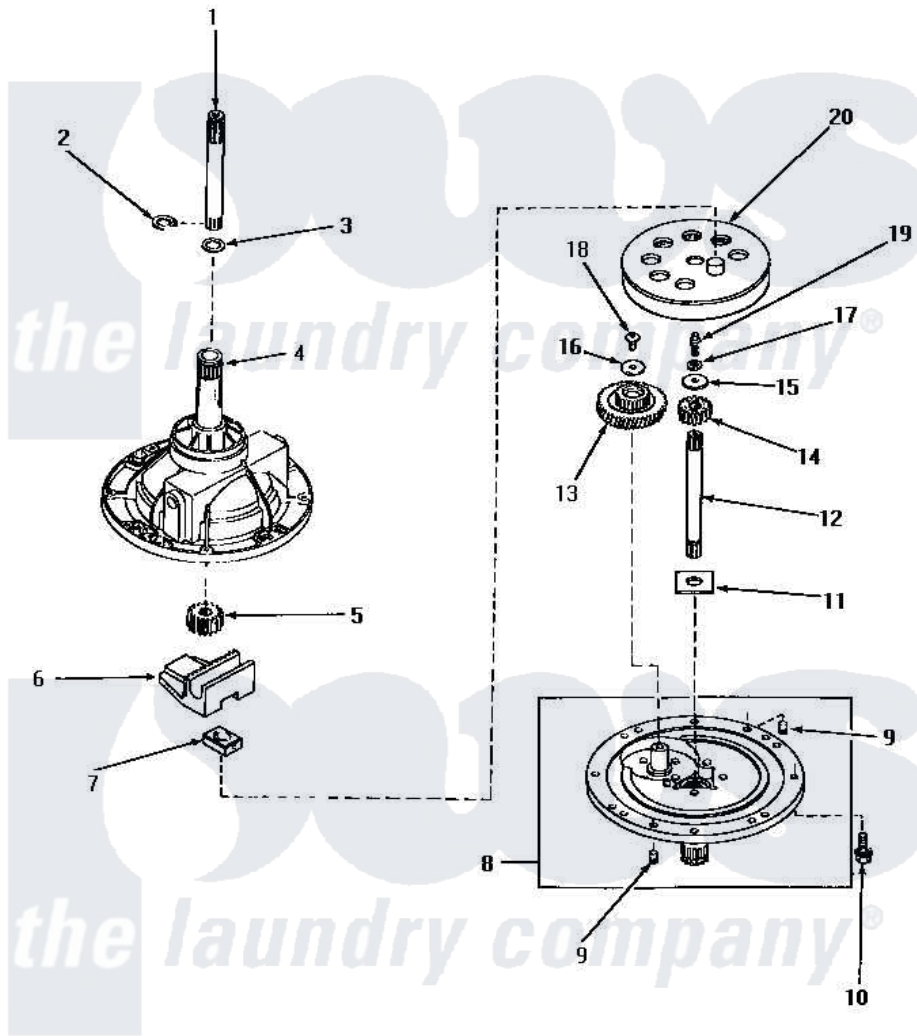

# Amana NA5531 01 - 30978 TRANSMISSION ASSY COMPONENTS

## COMPONENTS FOR 30978 TRANSMISSION ASSEMBLY

Amana [Residential Amana NA5531 Washer Parts](#) Parts Diagram 01 - 30978 TRANSMISSION ASSY COMPONENTS  
 Click on the part number to view part

Item	Original Part Number	Replaced By	Status	Part Description
1	29134	<a href="#">Y36570</a>		Shaft, Output
2	<a href="#">27197</a>			Ring, Retaining
3	20212	<a href="#">35092</a>		Washer, 3628id X 1.00 X .056
4	30037		Not Available	ASSY, TRANSMISSION CASExREPLACE
5	<a href="#">27003</a>			Pinion, Agitator
6	<a href="#">Y31526</a>			Rack
7	<a href="#">26493</a>			Slide
8	30945		Not Available	ASSY, TRANSMISSION COVExREPLACE
9	<a href="#">27172</a>			Pin, Dowel
10	31709		Not Available	SCREW, 1/4-20X1 HX SER/
11	<a href="#">27016</a>			Washer
12	27081	<a href="#">27081P</a>		Shaft Input Package
13	<a href="#">29161</a>			Gear, Reduction
14	<a href="#">Y29160</a>			Pinion, Drive
15	26509	<a href="#">40041501</a>		Washer

16	29260	Not Available	WASHER
17	<a href="#">21456</a>		Lockwasher, 1/4 Intshkp
18	<a href="#">29273</a>		Screw, 1/4-20 X 3/8
19	27030	Not Available	SCREW, 1/4-20 SPECIAL
20	<a href="#">26577</a>		Assembly, Gear And Stud
NI	28434P	Not Available	LOCTITE
"	<a href="#">27243P</a>		Oil, CW Transmission F-