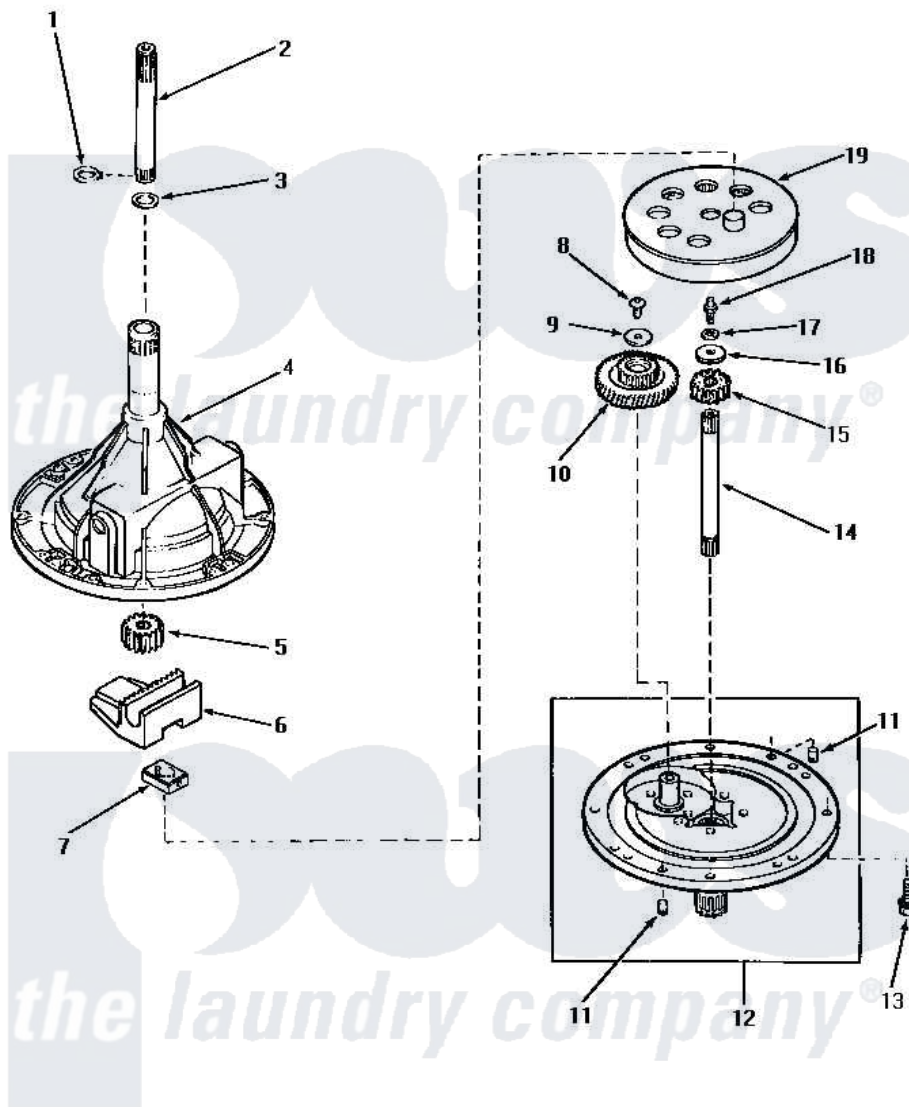

Amana NA5531 02 - 33227 TRANSMISSION ASSY COMPONENTS

COMPONENTS FOR 33227 TRANSMISSION ASSEMBLY

Amana [Residential Amana NA5531 Washer Parts](#) Parts Diagram 02 - 33227 TRANSMISSION ASSY COMPONENTS
 Click on the part number to view part

Item	Original Part Number	Replaced By	Status	Part Description
1	27197			Ring, Retaining
2	29134	Y36570		Shaft, Output
3	20212	35092		Washer, 3628id X 1.00 X .056
4	33223		Not Available	ASSY, TRANSMISSION CASE
5	27003			Pinion, Agitator
6	Y31526			Rack
7	26493			Slide
8	29273			Screw, 1/4-20 X 3/8
9	29260		Not Available	WASHER
10	29161			Gear, Reduction
11	27172			Pin, Dowel
12	33214		Not Available	TRANSMISSION COVER ASSEMBLY
13	32814		Not Available	SCREW, 1/4-20X7/8 SERRA
14	27081	27081P		Shaft Input Package
15	Y29160			Pinion, Drive
16	26509	40041501		Washer

17	21456		Lockwasher, 1/4 Intshkp
18	27030	Not Available	SCREW, 1/4-20 SPECIAL
19	26577		Assembly, Gear And Stud
NI	27243P		Oil, CW Transmission F-
"	28434P	Not Available	LOCTITE