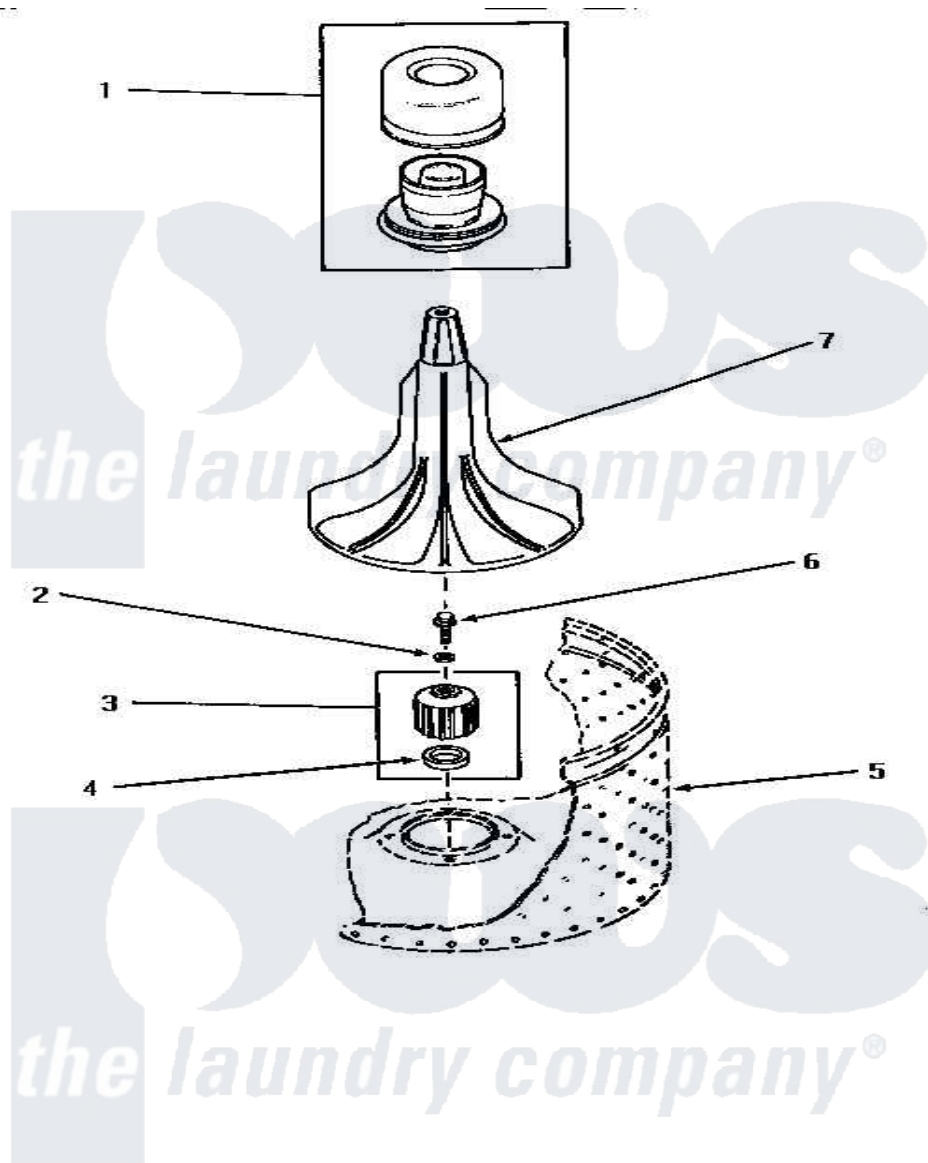

Amana NA5531 03 - AGITATOR, DRIVE BELL & SEAL KIT

AGITATOR, DRIVE BELL AND SEAL KIT

Amana [Residential Amana NA5531 Washer Parts](#) Parts Diagram 03 - AGITATOR, DRIVE BELL & SEAL KIT
 Click on the part number to view part

Item	Original Part Number	Replaced By	Status	Part Description
1	30857	33510		Assembly, Dispenser-Fabric
2	30853		Not Available	SEAL
3	30071P	R9900189		Kit, Drive Bell And Seal
4	Y00000000		Not Available	SEE NOTE SEAL SEAT
5	Y00000000		Not Available	SEE NOTE WASHTUB
6	30852			Screw, No.8-1/4 X 20 X 3/
7	30855	40000501W		Agitator, Flex Vane
NI	442P3	R9900189		Kit, Drive Bell And Seal