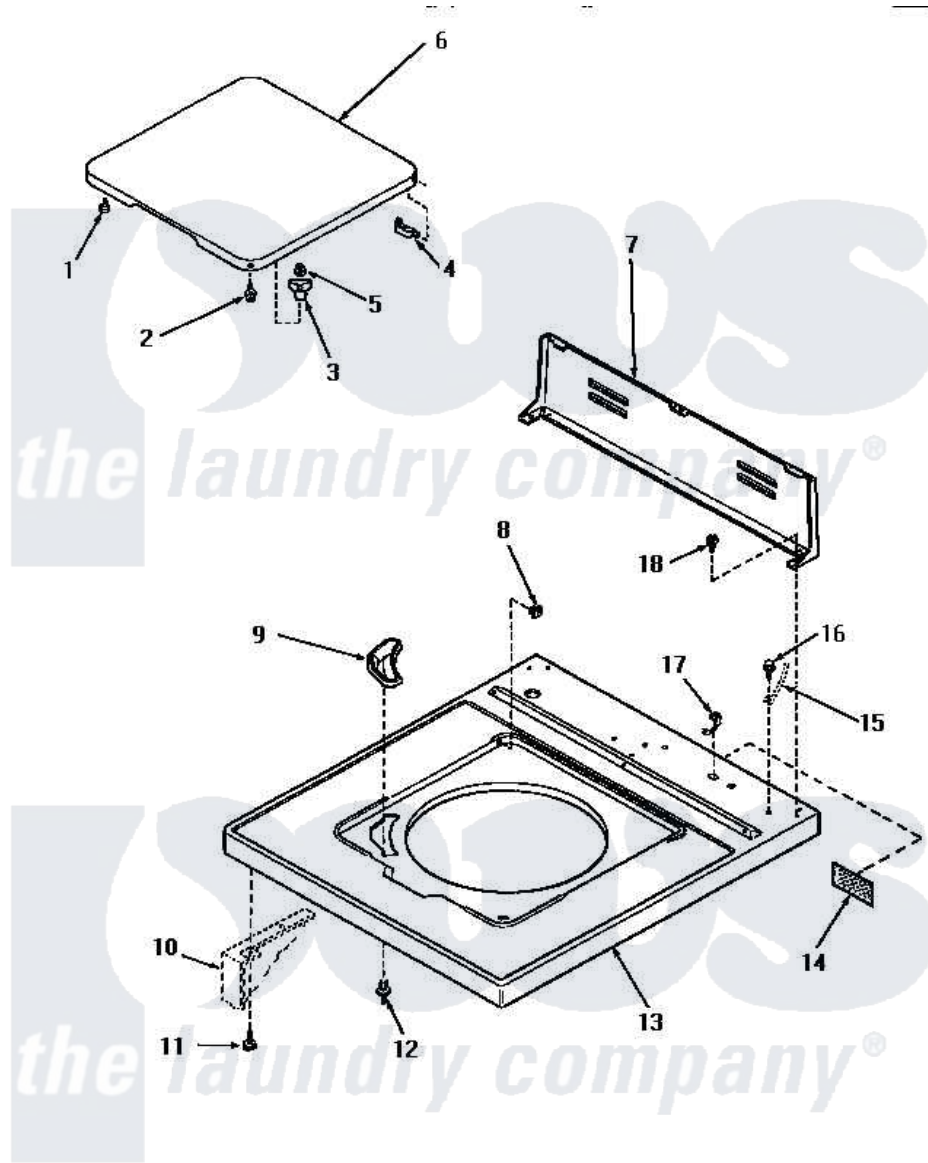

# Amana NA5531 05 - CAB TOP/LOADING DR & CTRL HOOD REAR PAN

## CABINET TOP, LOADING DOOR AND CONTROL HOOD REAR PANEL

Amana Residential Amana NA5531 Washer Parts Diagram 05 - CAB TOP/LOADING DR & CTRL HOOD REAR PAN

[Click on the part number to view part](#)

Item	Original Part Number	Replaced By	Status	Part Description
1	32507	<a href="#">40038001</a>		Bumper
2	27203		Not Available	ASSY,SCREW & WASHER
3	<a href="#">27149</a>			Catch, Lid Switch
4	27626		Not Available	HINGE,HIDDEN
5	<a href="#">21752</a>			Nut, 8-32 Hex Brilock
6	31314H		Not Available	LID,W/INSTRUCTIONS
"	31314L		Not Available	LOADING DOOR, ALMOND
"	31314W		Not Available	LOADING DOOR, WHITE
7	31230		Not Available	CONTROL HOOD REAR PANEL
8	<a href="#">27625</a>			Bushing
9	32786		Not Available	BLEACH DISPENSER
10	Y00000000		Not Available	SEE NOTE CABINET
11	Y31644	<a href="#">27001200</a>		Screw
12	<a href="#">56534</a>			Barrel, Support
13	32808H		Not Available	CABINET TOP, HARVEST

13	32808L	<a href="#">32808LP</a>	Not Available	GOLD
"	32808W	<a href="#">32808WP</a>		Assembly Top And Carton
14	24903		Not Available	STICKER,DISCONNECT POW
15	Y00000000		Not Available	SEE NOTE GROUND WIRE, GREEN
16	<a href="#">52909</a>			Screw, 10B-16 X 1/2 HeX
17	21903	<a href="#">211881</a>		Grommet, Cord Part Not Used- Gas Models Only
18	23962	<a href="#">W10116760</a>		Screw