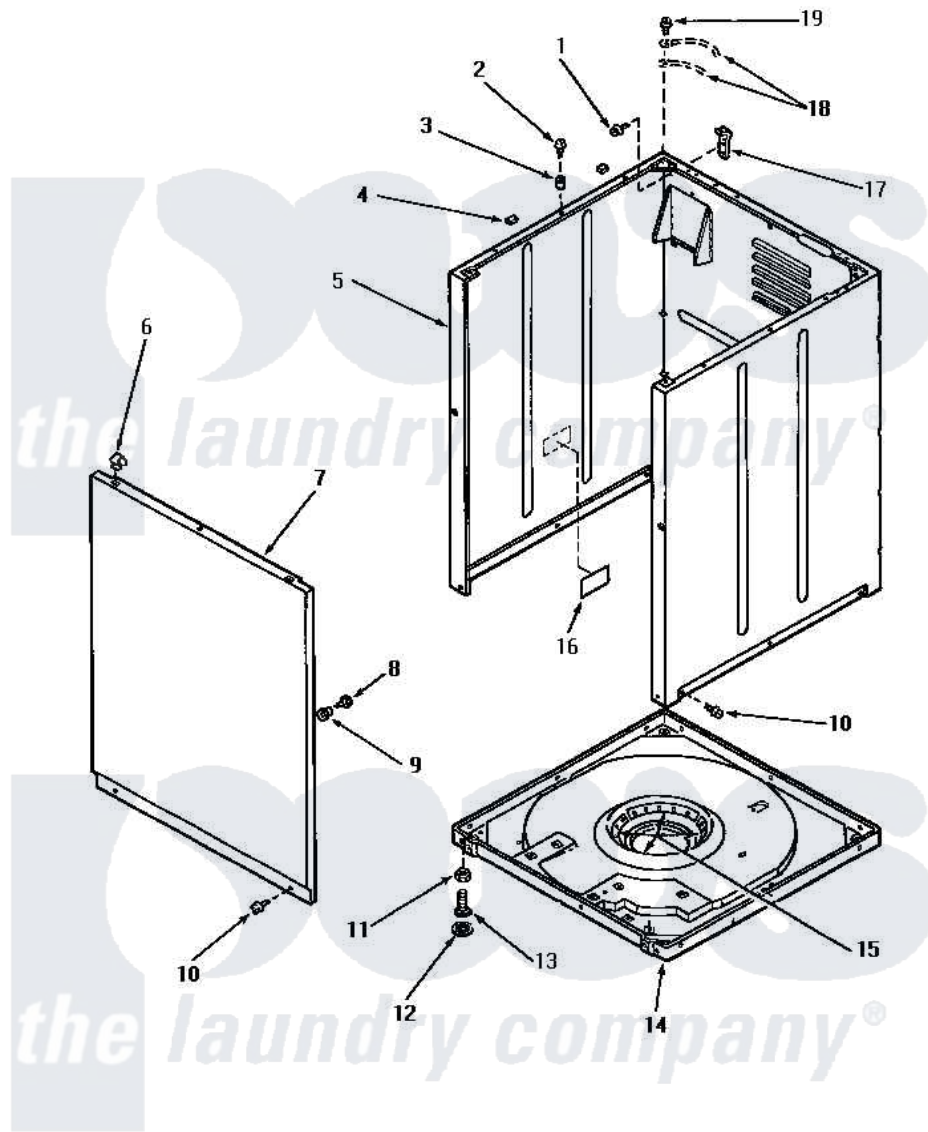

# Amana NA5531 06 - FRONT PANEL, CABINET & BASE

## FRONT PANEL, CABINET AND BASE

Amana Residential Amana NA5531 Washer Parts Parts Diagram 06 - FRONT PANEL, CABINET & BASE  
 Click on the part number to view part

Item	Original Part Number	Replaced By	Status	Part Description
1	51780	<a href="#">3390631</a>		Screw, 10-16 X 3/8
2	56086	<a href="#">Y014874</a>		Screw, Idler Arm And Sleeve
3	56079	<a href="#">505187</a>		Locator, Panel
4	<a href="#">Y56128</a>			Pad, Bumper
5	31669HP		Not Available	REPL BY 34475HP
"	31669WP	<a href="#">38612WP</a>		Kit-Service
"	31669LP	<a href="#">38612LP</a>		Kit Service Cabinet
6	28835	<a href="#">22001650</a>		Fastener, Spring
7	32708H		Not Available	PANEL,FRONT
"	32708L	<a href="#">32708LP</a>		Panel, Front
"	32708W	<a href="#">32708WP</a>		Panel Front
8	32671	<a href="#">Y014874</a>		Screw, Idler Arm And Sleeve
9	<a href="#">28102</a>			Locator, Panel
10	27196	<a href="#">27001200</a>		Screw
11	28199		Not Available	LOCKNUT
12	21749	<a href="#">40016001</a>		Foot, Rubber

13	20409	<a href="#">22003428</a>	Leg, Adjustable
14	<a href="#">31653P</a>		Assembly, Base-Complete-G90
15	434P3	Not Available	KIT, SNUBBER PAD
16	33285	Not Available	TAPE, 1 INCH SQUARE, DBL
17	<a href="#">Y27103</a>		Hinge, Hold-Down Lug
18	Y00000000	Not Available	SEE NOTE GROUND WIRES -- (GREEN)
19	56392	Not Available	SCREW, 8-18 X 3/8 TAPPI
NI	<a href="#">26594P</a>		Grease, Silicone - 2 Oz Tube