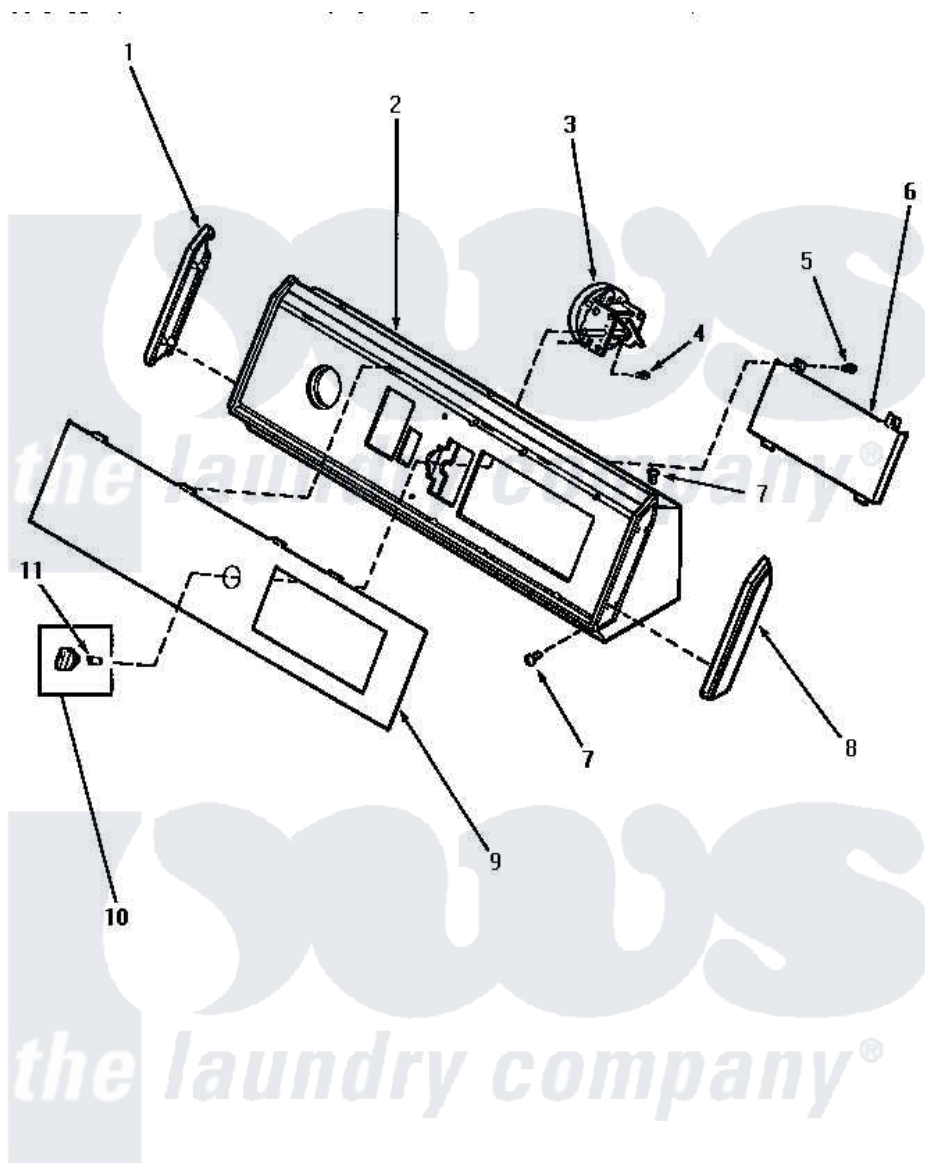

Amana NA5531 07 - GRAPHIC PANEL, CONTROL HOOD & CONTROLS

GRAPHIC PANEL, CONTROL HOOD AND CONTROLS

Amana [Residential Amana NA5531 Washer Parts](#) Parts Diagram 07 - GRAPHIC PANEL, CONTROL HOOD & CONTROLS

[Click on the part number to view part](#)

Item	Original Part Number	Replaced By	Status	Part Description
"	NOTE:		Not Available	THE INDIVIDUAL MOTORS ARE NOT AVAILABLE SEPARATELY, ORDER COMPLETE MOTOR ASSEMBLIES.
1	31249		Not Available	CAP,END-L.H.-CHROME
2	31809		Not Available	ASSY,HOOD & MOUNTING B
3	31266			Switch, Pressure-Rotary
4	23962	W10116760		Screw
5	31260			Screw, No.8 X 3/8 Ind H
6	31306		Not Available	ELECTRONIC CONTROL
7	31752		Not Available	SCREW,No.8ABX3/4 POZIDRI
8	31248			Cap, End-RH-Chrome
9	31184		Not Available	PANEL,GRAPHIC
10	31286		Not Available	ASSY,KNOB-ROTARY-BLK/O
11	10519		Not Available	RETAINER