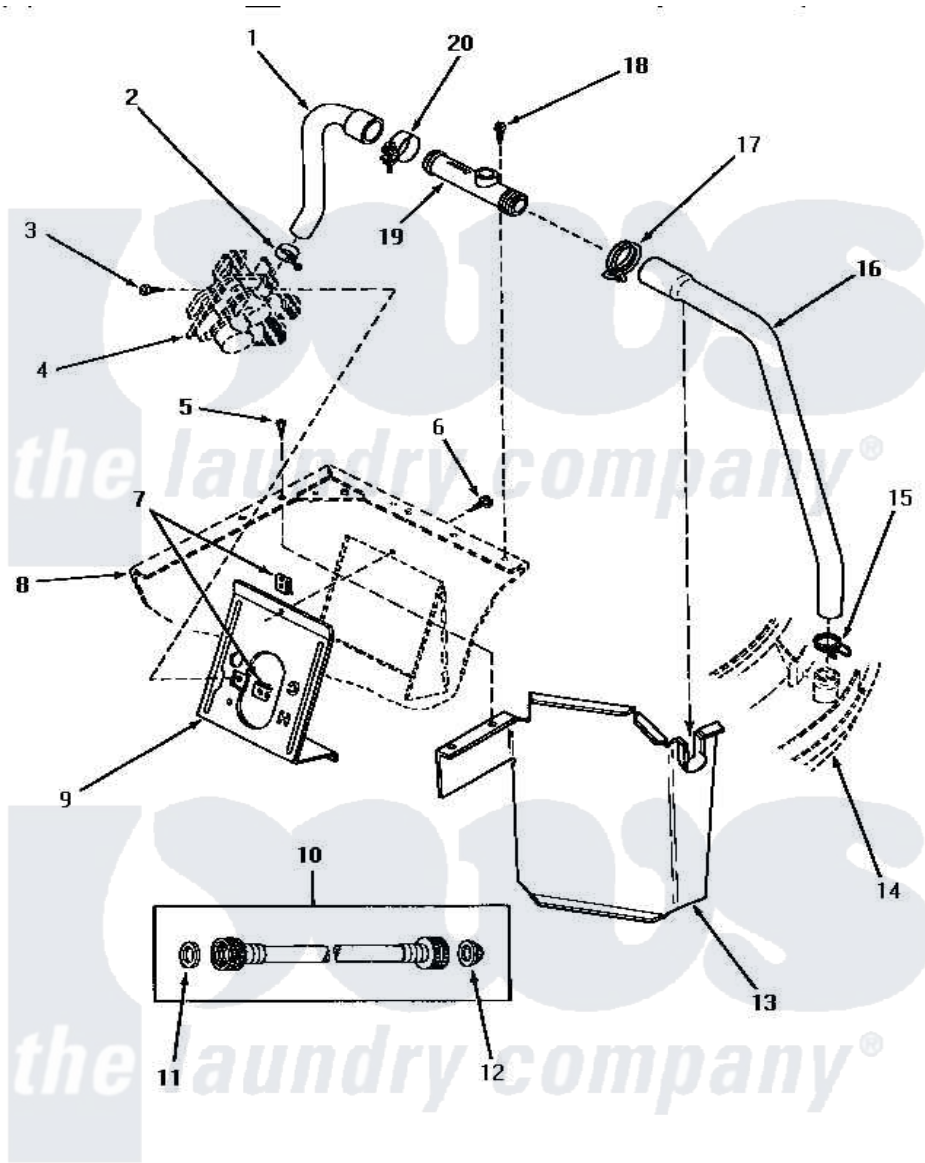

Amana NA5531 08 - HOSES/BACK FL PREVENTER & VLV BRKT

INLET HOSE, FILLER HOSE, BACK FLOW PREVENTER AND MIXING VALVE MOUNTING BRACKET

Amana [Residential Amana NA5531 Washer Parts](#) Parts Diagram 08 - HOSES/BACK FL PREVENTER & VLV BRKT
 Click on the part number to view part

Item	Original Part Number	Replaced By	Status	Part Description
1	27183			Hose, Mixing Valve
2	27643	596669		Clamp, Manifold
3	56392		Not Available	SCREW,8-18 X 3/8 TAPPI
4	Y00000000		Not Available	SEE NOTE MIXING VALVE
5	33316	489464		Screw
6	56392		Not Available	SCREW,8-18 X 3/8 TAPPI
7	54038			NUt, Speed U-Type
8	Y00000000		Not Available	SEE NOTE CABINET
9	32837	39407		Bracket, Valve
10	28330P	202860		Inlet Hose Assembly
11	20290	Y013783		Washer, Inlet Hose
12	28605	22002960		Strainer, Washer Inlet
13	33098		Not Available	ENCLOSURE,MIXING VALVE
14	Y00000000		Not Available	SEE NOTE OUTER TUB COVER
15	29210			Hose Clamp
16	31140			Hose, Water Inlet

17	29176	285655	Clamp, Hose
18	23962	W10116760	Screw
19	27118	34280	Assembly, Backflow Prevento
20	27152	Not Available	CLAMP HOSE